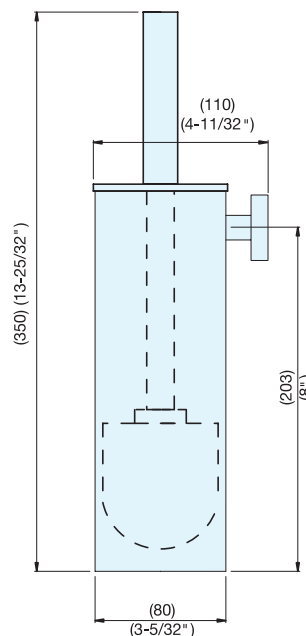

TOILET BRUSH/HOLDER

DSB-09

- Removable plastic basket for easy cleaning.
- Supplied with screws, brackets, plastic expansion anchors and allen key.

Item No.	Weight (g)	Box (pcs)	Carton (pcs)
DSB-09	748	1	10

Material	Finish
303/304 Stainless Steel	Satin

TOILET PAPER HOLDER

DSB-07

- Toilet paper stand ideal to keep stock organized.

Item No.	Weight (g)	Box (pcs)	Carton (pcs)
DSB-07	1009	1	10

Material	Finish
304 Stainless Steel	Satin