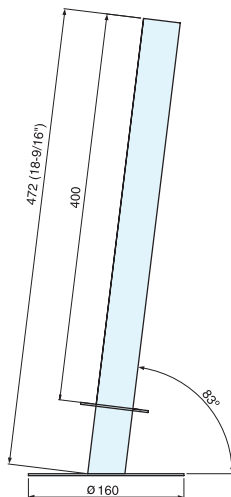

TOILET BRUSH/HOLDER

DSB-09

- Removable plastic basket for easy cleaning.
- Supplied with screws, brackets, plastic expansion anchors and allen key.

Item No.	Weight (g)	Box (pcs)	Carton (pcs)
DSB-09	748	1	10

Material	Finish
303/304 Stainless Steel	Satin

TOILET PAPER HOLDER

DSB-07

- Toilet paper stand ideal to keep stock organized.

Item No.	Weight (g)	Box (pcs)	Carton (pcs)
DSB-07	1009	1	10

Material	Finish
304 Stainless Steel	Satin