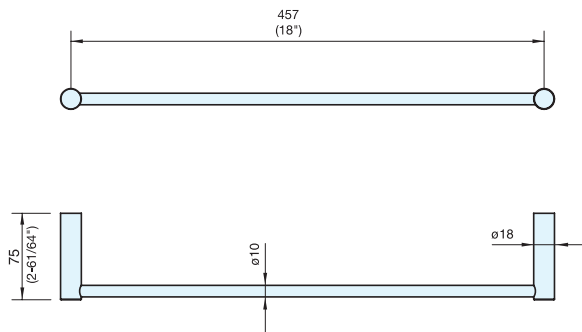

# TOWEL BAR

**KB-T**

• Supplied with 4 x 20 stainless steel wood screws.

Material	Finish
303 Stainless Steel	Mirror

Item No.	B	C <sub>1</sub>	C <sub>2</sub>	L <sub>1</sub>	L <sub>2</sub>	M	t	Weight (g)	Box (pcs)	Carton (pcs)
KB-T-350	50	150	35	350 (13-25/32")	48	13	4	240	1	10
KB-T-450		250		450 (17-23/32")				275		

# TOWEL BAR

**DSR-01/18**

• Supplied with screws, brackets, plastic expansion anchors and allen key.

Item No.	Weight (g)	Box (pcs)	Carton (pcs)	Material	Finish
DSR-01/18	580	1	10	303/304 Stainless Steel	Satin