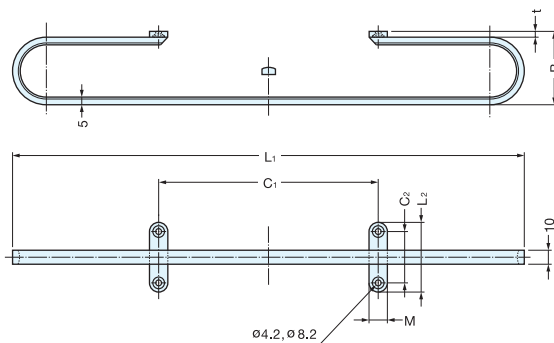

# TOWEL BAR

**KB-T**

• Supplied with 4 x 20 stainless steel wood screws.

Material	Finish
303 Stainless Steel	Mirror

Item No.	B	C <sub>1</sub>	C <sub>2</sub>	L <sub>1</sub>	L <sub>2</sub>	M	t	Weight (g)	Box (pcs)	Carton (pcs)
KB-T-350	50	150	35	350 (13-25/32")	48	13	4	240	1	10
KB-T-450		250		450 (17-23/32")				275		

# TOWEL BAR

**DSR-01/18**

• Supplied with screws, brackets, plastic expansion anchors and allen key.

Item No.	Weight (g)	Box (pcs)	Carton (pcs)	Material	Finish
DSR-01/18	580	1	10	303/304 Stainless Steel	Satin