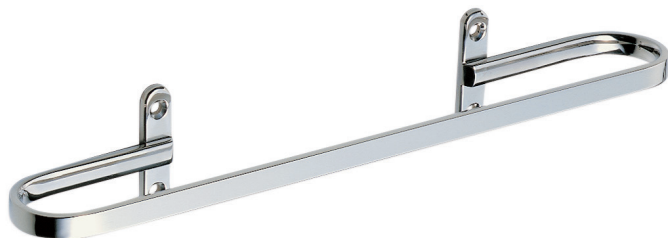

# TOWEL BAR

**KB-T**

• Supplied with 4 x 20 stainless steel wood screws.

Material	Finish
303 Stainless Steel	Mirror

Item No.	B	C <sub>1</sub>	C <sub>2</sub>	L <sub>1</sub>	L <sub>2</sub>	M	t	Weight (g)	Box (pcs)	Carton (pcs)
KB-T-350	50	150	35	350 (13-25/32")	48	13	4	240	1	10
KB-T-450		250		450 (17-23/32")				275		

# TOWEL BAR

**DSR-01/18**

• Supplied with screws, brackets, plastic expansion anchors and allen key.

Item No.	Weight (g)	Box (pcs)	Carton (pcs)	Material	Finish
DSR-01/18	580	1	10	303/304 Stainless Steel	Satin