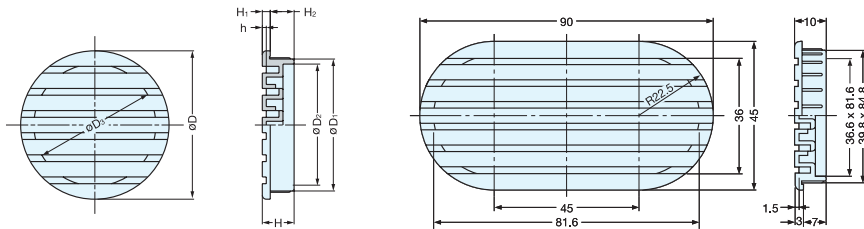

# APB

APB-5056/WHT

APB-4045/WHT

APB-4090/WHT

Bore Dimensions

APB-4045

APB-4090

APB-4045, APB-5056

APB-4090

Allows air flow even if the surface of the ventilator is directly on the wall.

Material	Finish
ABS	White (WHT)

Item No.	D	D <sub>1</sub>	D <sub>2</sub>	D <sub>3</sub>	H	H <sub>1</sub>	H <sub>2</sub>	h	Bore Dimension	Weight (g)	Box (pcs)	Carton (pcs)
APB-4045	45 ( 1-25/32" )	39.8 ( 1-9/16" )	36.6	36.6	10	3	7	1.5	40	7	150	900
APB-5056	56 ( 2-13/64" )	49.8 ( 1-31/32" )	46.0	46.0	12		9		50	11	100	600
APB-4090	-	-	-	-	10		7		40 × 85	16	80	480