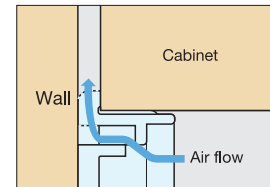

# APB

APB-5056/WHT

APB-4045/WHT

APB-4090/WHT

Bore Dimensions

APB-4045

APB-4090

APB-4045, APB-5056

APB-4090

Allows air flow even if the surface of the ventilator is directly on the wall.

Material	Finish
ABS	White (WHT)

Item No.	D	D <sub>1</sub>	D <sub>2</sub>	D <sub>3</sub>	H	H <sub>1</sub>	H <sub>2</sub>	h	Bore Dimension	Weight (g)	Box (pcs)	Carton (pcs)
APB-4045	45 ( 1-25/32" )	39.8 ( 1-9/16" )	36.6	36.6	10	3	7	1.5	40	7	150	900
APB-5056	56 ( 2-13/64" )	49.8 ( 1-31/32" )	46.0	46.0	12		9		50	11	100	600
APB-4090	-	-	-	-	10		7		40 × 85	16	80	480