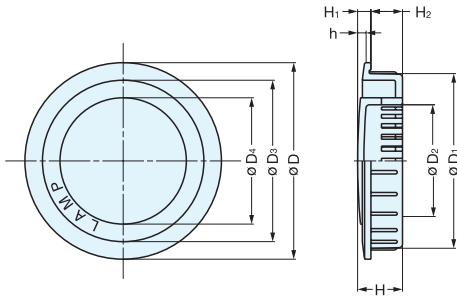

# APM

APM-5056/BRN

APM-5056/WHT

• Slits for ventilation cannot be seen from outside.

Bore Dimensions

APM-4045

Allows air flow even if the surface of the ventilator is directly on the wall.

Material	Finish
ABS	White (WHT), Brown (BRN)

Please specify the finish when ordering.

Item No.	D	D <sub>1</sub>	D <sub>2</sub>	D <sub>3</sub>	D <sub>4</sub>	H	H <sub>1</sub>	H <sub>2</sub>	h	Bore Dimension	Weight (g)	Box (pcs)	Carton (pcs)
APM-4045	45 ( 1-25/32" )	39.8 ( 1-9/16" )	24.6	36.2	28.2	10.3	3.3	7	1.6	40	5	150	900
APM-5056	56 ( 2-13/64" )	49.8 ( 1-31/32" )	32.0	46.0	36.0	12.8	3.8	9	1.8	50	9	100	600