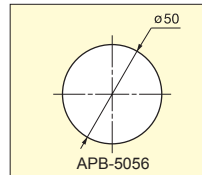

# APB

APB-5056/WHT

APB-4045/WHT

APB-4090/WHT

Bore Dimensions

APB-4045

APB-4090

APB-4045, APB-5056

APB-4090

Allows air flow even if the surface of the ventilator is directly on the wall.

Material	Finish
ABS	White (WHT)

Item No.	D	D <sub>1</sub>	D <sub>2</sub>	D <sub>3</sub>	H	H <sub>1</sub>	H <sub>2</sub>	h	Bore Dimension	Weight (g)	Box (pcs)	Carton (pcs)
APB-4045	45 ( 1-25/32" )	39.8 ( 1-9/16" )	36.6	36.6	10	3	7	1.5	40	7	150	900
APB-5056	56 ( 2-13/64" )	49.8 ( 1-31/32" )	46.0	46.0	12		9		50	11	100	600
APB-4090	-	-	-	-	10		7		40 × 85	16	80	480