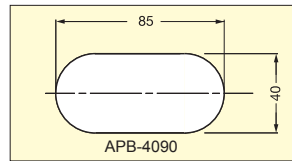

Please specify the finish when ordering.

Item No.	D	D <sub>1</sub>	D <sub>2</sub>	D <sub>3</sub>	D <sub>4</sub>	H	H <sub>1</sub>	H <sub>2</sub>	h	Bore Dimension	Weight (g)	Box (pcs)	Carton (pcs)
APM-4045	45 ( 1-25/32" )	39.8 ( 1-9/16" )	24.6	36.2	28.2	10.3	3.3	7	1.6	40	5	150	900
APM-5056	56 ( 2-13/64" )	49.8 ( 1-31/32" )	32.0	46.0	36.0	12.8	3.8	9	1.8	50	9	100	600

# APB

APB-5056/WHT

APB-4045/WHT

APB-4090/WHT

Bore Dimensions

APB-4045

APB-4090

APB-4045, APB-5056

APB-4090

Allows air flow even if the surface of the ventilator is directly on the wall.

Material	Finish
ABS	White (WHT)

Item No.	D	D <sub>1</sub>	D <sub>2</sub>	D <sub>3</sub>	H	H <sub>1</sub>	H <sub>2</sub>	h	Bore Dimension	Weight (g)	Box (pcs)	Carton (pcs)
APB-4045	45 ( 1-25/32" )	39.8 ( 1-9/16" )	36.6	36.6	10	3	7	1.5	40	7	150	900
APB-5056	56 ( 2-13/64" )	49.8 ( 1-31/32" )	46.0	46.0	12		9		50	11	100	600
APB-4090	-	-	-	-	10		7		40 × 85	16	80	480