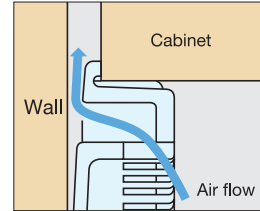

# APM

APM-5056/BRN

APM-5056/WHT

• Slits for ventilation cannot be seen from outside.

Bore Dimensions

APM-4045

Allows air flow even if the surface of the ventilator is directly on the wall.

Material	Finish
ABS	White (WHT), Brown (BRN)