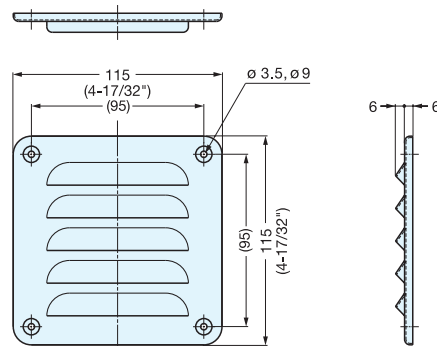

VENTILATOR

1-1122

Item No.	Weight (g)	Box (pcs)	Carton (pcs)	Material	Finish
1-1122	165	10	100	316 Stainless Steel	Satin

VENTILATOR

1-1212

Item No.	Weight (g)	Box (pcs)	Carton (pcs)	Material	Finish
1-1212	165	10	100	316 Stainless Steel	Satin