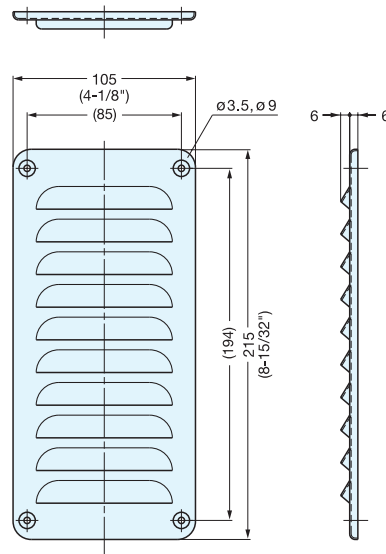

VENTILATOR

1-1122

Item No.	Weight (g)	Box (pcs)	Carton (pcs)	Material	Finish
1-1122	165	10	100	316 Stainless Steel	Satin

VENTILATOR

1-1212

Item No.	Weight (g)	Box (pcs)	Carton (pcs)	Material	Finish
1-1212	165	10	100	316 Stainless Steel	Satin