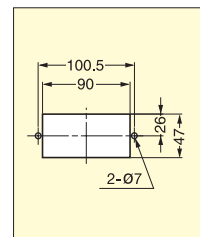

RECESSED PULL

HH-AS2

Item No.	Weight (g)	Box (pcs)	Carton (pcs)	Material	Finish
HH-AS2	50	12	240	304 Stainless Steel	Satin

RECESSED PULL

HH-AS3

Item No.	Weight (g)	Box (pcs)	Carton (pcs)	Material	Finish
HH-AS3	50	12	240	304 Stainless Steel	Satin

RECESSED PULL

ES-611

ET
(Weld Studs Carbon Steel / Copper Flash)
* ES-611/ET:
Weld Studs Carbon Steel / Copper Flash
M5 x 0.8 Length 10

IT
(M4 Weld Nuts Carbon Steel / Copper Flash
with M4 x 25 Steel screws)
* ES-611/IT:
Weld Nuts Carbon Steel / Copper Flash
M4 x 0.7 Depth 6

WO
(Weld-on)

Item No.	Weight (g)	Box (pcs)	Carton (pcs)
ES-611/ET	68	20	200
ES-611/IT	60		
ES-611/WO			

Material	Finish
304 Stainless Steel	Satin