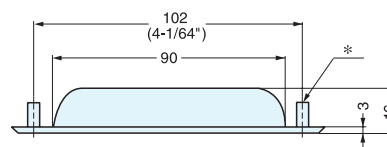

Item No.	Weight (g)	Box (pcs)	Carton (pcs)
ES-611/ET	68	20	200
ES-611/IT	60		
ES-611/WO			

Material	Finish
304 Stainless Steel	Satin