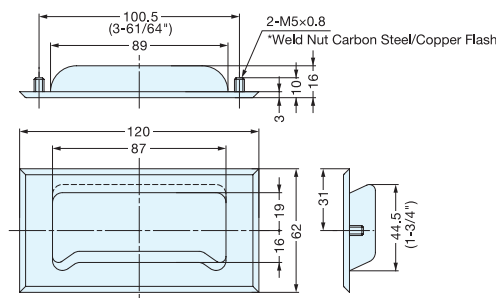

RECESSED PULL

HH-AS2

Item No.	Weight (g)	Box (pcs)	Carton (pcs)	Material	Finish
HH-AS2	50	12	240	304 Stainless Steel	Satin

RECESSED PULL

HH-AS3

Item No.	Weight (g)	Box (pcs)	Carton (pcs)	Material	Finish
HH-AS3	50	12	240	304 Stainless Steel	Satin

RECESSED PULL

ES-611

ET
(Weld Studs Carbon Steel / Copper Flash)
* ES-611/ET:
Weld Studs Carbon Steel / Copper Flash
M5 x 0.8 Length 10

IT
(M4 Weld Nuts Carbon Steel / Copper Flash
with M4 x 25 Steel screws)
* ES-611/IT:
Weld Nuts Carbon Steel / Copper Flash
M4 x 0.7 Depth 6

WO
(Weld-on)

Item No.	Weight (g)	Box (pcs)	Carton (pcs)
ES-611/ET	68	20	200
ES-611/IT	60		
ES-611/WO			

Material	Finish
304 Stainless Steel	Satin