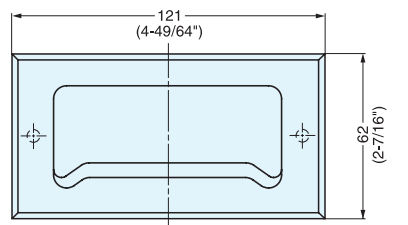

RECESSED PULL

ES-611

ET
(Weld Studs Carbon Steel / Copper Flash)
* ES-611/ET:
Weld Studs Carbon Steel / Copper Flash
M5 x 0.8 Length 10

IT
(M4 Weld Nuts Carbon Steel / Copper Flash
with M4 x 25 Steel screws)
* ES-611/IT:
Weld Nuts Carbon Steel / Copper Flash
M4 x 0.7 Depth 6

WO
(Weld-on)

Item No.	Weight (g)	Box (pcs)	Carton (pcs)
ES-611/ET	68	20	200
ES-611/IT	60		
ES-611/WO			

Material	Finish
304 Stainless Steel	Satin