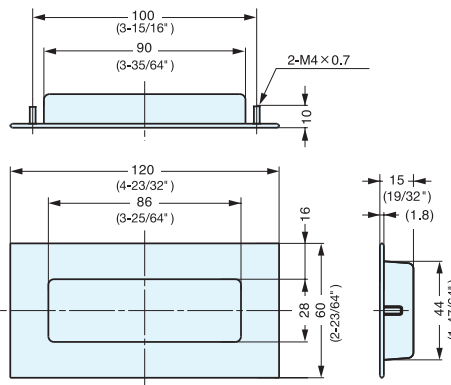

RECESSED PULL

HH-AS2

Item No.	Weight (g)	Box (pcs)	Carton (pcs)	Material	Finish
HH-AS2	50	12	240	304 Stainless Steel	Satin

RECESSED PULL

HH-AS3

Item No.	Weight (g)	Box (pcs)	Carton (pcs)	Material	Finish
HH-AS3	50	12	240	304 Stainless Steel	Satin

RECESSED PULL

ES-611

ET
(Weld Studs Carbon Steel / Copper Flash)
* ES-611/ET:
Weld Studs Carbon Steel / Copper Flash
M5 x 0.8 Length 10

IT
(M4 Weld Nuts Carbon Steel / Copper Flash
with M4 x 25 Steel screws)
* ES-611/IT:
Weld Nuts Carbon Steel / Copper Flash
M4 x 0.7 Depth 6

WO
(Weld-on)

Item No.	Weight (g)	Box (pcs)	Carton (pcs)
ES-611/ET	68	20	200
ES-611/IT	60		
ES-611/WO			

Material	Finish
304 Stainless Steel	Satin