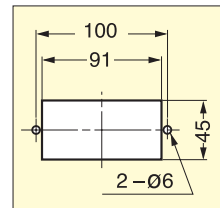

RECESSED PULL

HH-AS2

Item No.	Weight (g)	Box (pcs)	Carton (pcs)	Material	Finish
HH-AS2	50	12	240	304 Stainless Steel	Satin

RECESSED PULL

HH-AS3

Item No.	Weight (g)	Box (pcs)	Carton (pcs)	Material	Finish
HH-AS3	50	12	240	304 Stainless Steel	Satin

RECESSED PULL

ES-611

ET
(Weld Studs Carbon Steel / Copper Flash)
* ES-611/ET:
Weld Studs Carbon Steel / Copper Flash
M5 x 0.8 Length 10

IT
(M4 Weld Nuts Carbon Steel / Copper Flash
with M4 x 25 Steel screws)
* ES-611/IT:
Weld Nuts Carbon Steel / Copper Flash
M4 x 0.7 Depth 6

WO
(Weld-on)

Item No.	Weight (g)	Box (pcs)	Carton (pcs)
ES-611/ET	68	20	200
ES-611/IT	60		
ES-611/WO			

Material	Finish
304 Stainless Steel	Satin