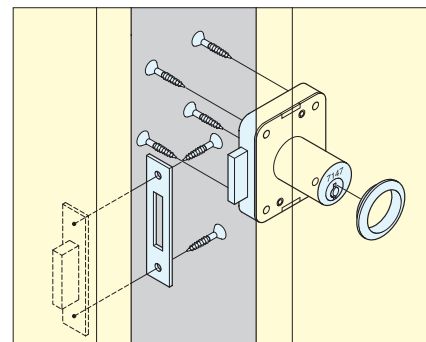

# CABINET LOCK

2100

- Brass cylinder lock.
- Cylinder rotates for either drawer or cabinet door application.
- Cylinder Diameter: 18 mm (11/16")
- 12 key changes available; Please specify keyed alike or differently when ordering.
- Master key NOT available.
- Keys can be shared with other 2100 series locks.

To change lock for drawer application: turn lock cylinder 90° counterclockwise.

No.	Part Name	Material	Finish
①	Cylinder Housing	Brass	Nickel
②	Body		
③	Dead Bolt		
④	Key		
⑤	Ring	304 Stainless Steel	Plain
⑥	Counterplate		