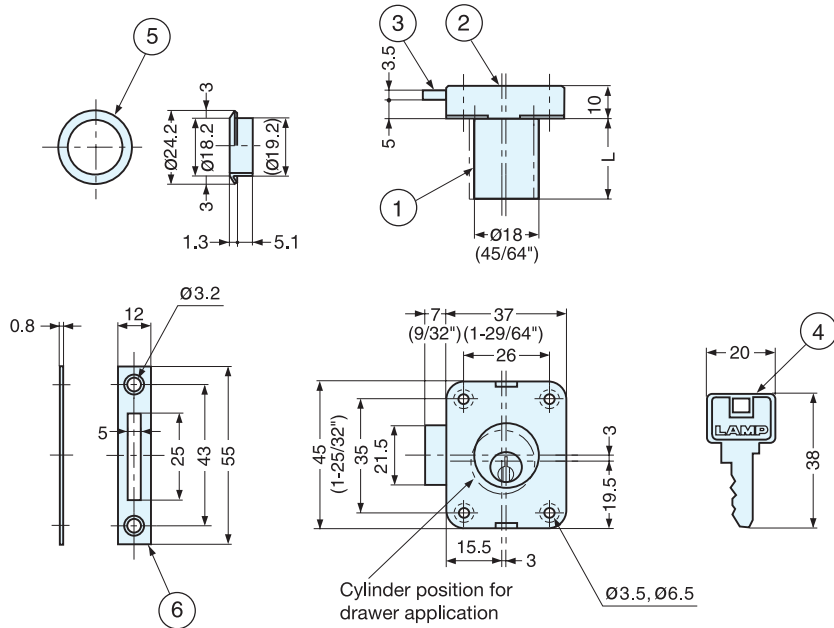

# CABINET LOCK

2100

- Brass cylinder lock.
- Cylinder rotates for either drawer or cabinet door application.
- Cylinder Diameter: 18 mm (11/16")
- 12 key changes available; Please specify keyed alike or differently when ordering.
- Master key NOT available.
- Keys can be shared with other 2100 series locks.

To change lock for drawer application: turn lock cylinder 90° counterclockwise.

No.	Part Name	Material	Finish
①	Cylinder Housing	Brass	Nickel
②	Body		
③	Dead Bolt		
④	Key		
⑤	Ring	304 Stainless Steel	Plain
⑥	Counterplate		

Item No.	L	Door Thickness	Weight (g)	Box (pcs)	Carton (pcs)
2100-24	24 ( 15/16" )	24 ( 15/16" )	116	12	120
2100-30	30 ( 1-3/16" )	30 ( 1-3/16" )	125		