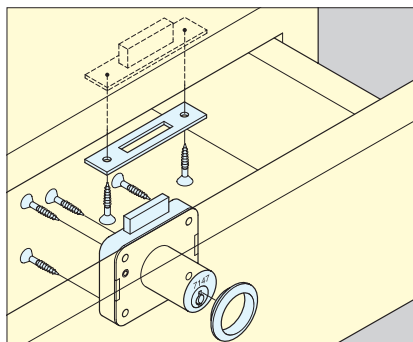

# CABINET LOCK

2100

- Brass cylinder lock.
- Cylinder rotates for either drawer or cabinet door application.
- Cylinder Diameter: 18 mm (11/16")
- 12 key changes available; Please specify keyed alike or differently when ordering.
- Master key NOT available.
- Keys can be shared with other 2100 series locks.

To change lock for drawer application: turn lock cylinder 90° counterclockwise.

No.	Part Name	Material	Finish
①	Cylinder Housing	Brass	Nickel
②	Body		
③	Dead Bolt		
④	Key		
⑤	Ring	304 Stainless Steel	Plain
⑥	Counterplate		