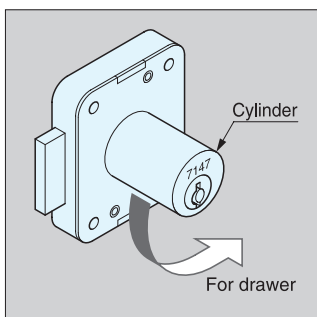

# CABINET LOCK

2100

- Brass cylinder lock.
- Cylinder rotates for either drawer or cabinet door application.
- Cylinder Diameter: 18 mm (11/16")
- 12 key changes available; Please specify keyed alike or differently when ordering.
- Master key NOT available.
- Keys can be shared with other 2100 series locks.

To change lock for drawer application: turn lock cylinder 90° counterclockwise.

No.	Part Name	Material	Finish
①	Cylinder Housing	Brass	Nickel
②	Body		
③	Dead Bolt		
④	Key		
⑤	Ring	304 Stainless Steel	Plain
⑥	Counterplate		