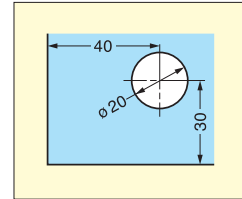

GLASS DOOR CAM LOCK

1310GL

- Dimple key lock series ideal for showcase application.
- High security reversible key. (3 keys supplied)
- Key acts as a knob and can only be removed when locked.
- 1 million key changes available; please specify keyed alike or differently when ordering.
- Available in Satin Nickel (SN), Chrome (CR), Gold (GC) or Black Chrome (BL) finish.
- Master key system available at surcharge. (Max. 2,520 key changes per master key.)

Cut Out Dimension

Item No.	Glass Thickness (mm)	Weight (g)	Box (pcs)	Carton (pcs)
1310GL-SN	5~8 (3/16"~5/16")	139	12	60
1310GL-CR				
1310GL-GC				
1310GL-BL				

No.	Part Name	Material	Finish			
			SN	CR	GC	BL
①	Body	Brass	Nickel	Chrome	Gold	Black Chrome
②	Ring					
③	Front Plate	304 Stainless Steel	Satin	Polished	Gold	Black Chrome
④	Cam				Plain	
⑤	Hex Nut	Steel			Silver	
⑥	Washer				Nickel	
⑦	Hex Nut				Silver	
⑧	Case Cover	Polypropylene			Black	
⑨	Ring					
⑩	Counterplate	303 Stainless Steel		Polished		Black Chrome
⑪	Key	Brass				Nickel

Cut Out Dimensions

Item No.	Glass Thickness (mm)	Weight (g)	Box (pcs)	Carton (pcs)
1310GLW	5~8 (3/16"~5/16")	206	12	60

No.	Part Name	Material	Finish
①	Body	Brass	Nickel
②	Ring		
③	Front Plate	304 Stainless Steel	Satin
④	Cam		Plain
⑤	Hex Nut	Steel	Silver
⑥	Washer		
⑦	Hex Nut		
⑧	Case Cover	Polypropylene	Black
⑨	Ring		
⑩	Counterplate	304 Stainless Steel	Polished
⑪	Key	Brass	Nickel
⑫	Backplate	304 Stainless Steel	Polished
⑬	Stopper	Polyamide	Brown