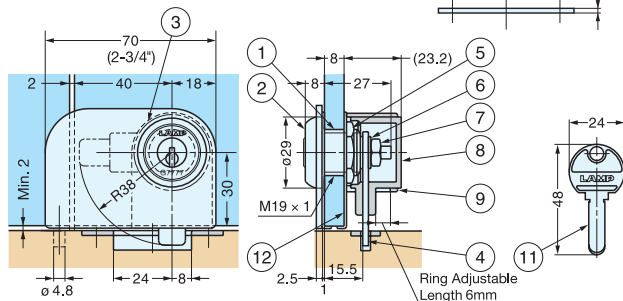

Cut Out Dimension

Item No.	Glass Thickness (mm)	Weight (g)	Box (pcs)	Carton (pcs)
1310GL-SN	5~8 (3/16"~5/16")	139	12	60
1310GL-CR				
1310GL-GC				
1310GL-BL				

No.	Part Name	Material	Finish			
			SN	CR	GC	BL
①	Body	Brass	Nickel	Chrome	Gold	Black Chrome
②	Ring					
③	Front Plate	304 Stainless Steel	Satin	Polished	Gold	Black Chrome
④	Cam				Plain	
⑤	Hex Nut	Steel			Silver	
⑥	Washer				Nickel	
⑦	Hex Nut				Silver	
⑧	Case Cover	Polypropylene			Black	
⑨	Ring					
⑩	Counterplate	303 Stainless Steel		Polished		Black Chrome
⑪	Key	Brass				Nickel

Cut Out Dimensions

Item No.	Glass Thickness (mm)	Weight (g)	Box (pcs)	Carton (pcs)
1310GLW	5~8 (3/16"~5/16")	206	12	60

No.	Part Name	Material	Finish
①	Body	Brass	Nickel
②	Ring		
③	Front Plate	304 Stainless Steel	Satin
④	Cam		Plain
⑤	Hex Nut	Steel	Silver
⑥	Washer		
⑦	Hex Nut		
⑧	Case Cover	Polypropylene	Black
⑨	Ring		
⑩	Counterplate	304 Stainless Steel	Polished
⑪	Key	Brass	Nickel
⑫	Backplate	304 Stainless Steel	Polished
⑬	Stopper	Polyamide	Brown