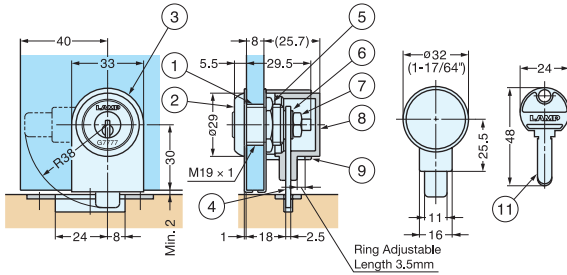

GLASS DOOR CAM LOCK

1310GL

- Dimple key lock series ideal for showcase application.
- High security reversible key. (3 keys supplied)
- Key acts as a knob and can only be removed when locked.
- 1 million key changes available; please specify keyed alike or differently when ordering.
- Available in Satin Nickel (SN), Chrome (CR), Gold (GC) or Black Chrome (BL) finish.
- Master key system available at surcharge. (Max. 2,520 key changes per master key.)

Cut Out Dimension

Item No.	Glass Thickness (mm)	Weight (g)	Box (pcs)	Carton (pcs)
1310GL-SN	5~8 (3/16"~5/16")	139	12	60
1310GL-CR				
1310GL-GC				
1310GL-BL				

No.	Part Name	Material	Finish			
			SN	CR	GC	BL
①	Body	Brass	Nickel	Chrome	Gold	Black Chrome
②	Ring					
③	Front Plate	304 Stainless Steel	Satin	Polished	Gold	Black Chrome
④	Cam				Plain	
⑤	Hex Nut	Steel			Silver	
⑥	Washer				Nickel	
⑦	Hex Nut				Silver	
⑧	Case Cover	Polypropylene			Black	
⑨	Ring					
⑩	Counterplate	303 Stainless Steel		Polished		Black Chrome
⑪	Key	Brass				Nickel

GLASS DOOR CAM LOCK FOR DOUBLE DOORS

1310GLW

- Dimple key lock series ideal for showcase application.
- High security reversible key. (3 keys supplied)
- Key acts as a knob and can only be removed when locked.
- 1 million key changes available; please specify keyed alike or differently when ordering.
- Master key system available at surcharge. (Max. 2,520 key changes per master key.)

Cut Out Dimensions

Item No.	Glass Thickness (mm)	Weight (g)	Box (pcs)	Carton (pcs)
1310GLW	5~8 (3/16"~5/16")	206	12	60

No.	Part Name	Material	Finish
①	Body	Brass	Nickel
②	Ring		
③	Front Plate	304 Stainless Steel	Satin
④	Cam		Plain
⑤	Hex Nut	Steel	Silver
⑥	Washer		
⑦	Hex Nut		
⑧	Case Cover	Polypropylene	Black
⑨	Ring		
⑩	Counterplate	304 Stainless Steel	Polished
⑪	Key	Brass	Nickel
⑫	Backplate	304 Stainless Steel	Polished
⑬	Stopper	Polyamide	Brown