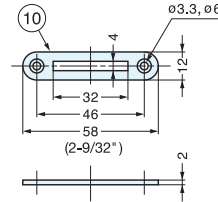

GLASS DOOR CAM LOCK

1310GL

- Dimple key lock series ideal for showcase application.
- High security reversible key. (3 keys supplied)
- Key acts as a knob and can only be removed when locked.
- 1 million key changes available; please specify keyed alike or differently when ordering.
- Available in Satin Nickel (SN), Chrome (CR), Gold (GC) or Black Chrome (BL) finish.
- Master key system available at surcharge. (Max. 2,520 key changes per master key.)

Cut Out Dimension

Item No.	Glass Thickness (mm)	Weight (g)	Box (pcs)	Carton (pcs)
1310GL-SN	5~8 (3/16"~5/16")	139	12	60
1310GL-CR				
1310GL-GC				
1310GL-BL				

No.	Part Name	Material	Finish			
			SN	CR	GC	BL
①	Body	Brass	Nickel	Chrome	Gold	Black Chrome
②	Ring					
③	Front Plate	304 Stainless Steel	Satin	Polished	Gold	Black Chrome
④	Cam				Plain	
⑤	Hex Nut	Steel			Silver	
⑥	Washer				Nickel	
⑦	Hex Nut				Silver	
⑧	Case Cover	Polypropylene			Black	
⑨	Ring					
⑩	Counterplate	303 Stainless Steel		Polished		Black Chrome
⑪	Key	Brass				Nickel

GLASS DOOR CAM LOCK FOR DOUBLE DOORS

1310GLW

- Dimple key lock series ideal for showcase application.
- High security reversible key. (3 keys supplied)
- Key acts as a knob and can only be removed when locked.
- 1 million key changes available; please specify keyed alike or differently when ordering.
- Master key system available at surcharge. (Max. 2,520 key changes per master key.)

Cut Out Dimensions

Item No.	Glass Thickness (mm)	Weight (g)	Box (pcs)	Carton (pcs)
1310GLW	5~8 (3/16"~5/16")	206	12	60

No.	Part Name	Material	Finish
①	Body	Brass	Nickel
②	Ring		
③	Front Plate	304 Stainless Steel	Satin
④	Cam		Plain
⑤	Hex Nut	Steel	Silver
⑥	Washer		
⑦	Hex Nut		
⑧	Case Cover	Polypropylene	Black
⑨	Ring		
⑩	Counterplate	304 Stainless Steel	Polished
⑪	Key	Brass	Nickel
⑫	Backplate	304 Stainless Steel	Polished
⑬	Stopper	Polyamide	Brown