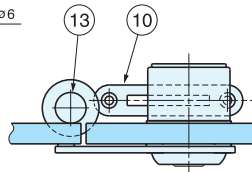

Cut Out Dimension

Item No.	Glass Thickness (mm)	Weight (g)	Box (pcs)	Carton (pcs)
1310GL-SN	5~8 (3/16"~5/16")	139	12	60
1310GL-CR				
1310GL-GC				
1310GL-BL				

No.	Part Name	Material	Finish			
			SN	CR	GC	BL
①	Body	Brass	Nickel	Chrome	Gold	Black Chrome
②	Ring					
③	Front Plate	304 Stainless Steel	Satin	Polished	Gold	Black Chrome
④	Cam				Plain	
⑤	Hex Nut	Steel			Silver	
⑥	Washer				Nickel	
⑦	Hex Nut				Silver	
⑧	Case Cover	Polypropylene			Black	
⑨	Ring					
⑩	Counterplate	303 Stainless Steel		Polished		Black Chrome
⑪	Key	Brass				Nickel

Cut Out Dimensions

Item No.	Glass Thickness (mm)	Weight (g)	Box (pcs)	Carton (pcs)
1310GLW	5~8 (3/16"~5/16")	206	12	60

No.	Part Name	Material	Finish
①	Body	Brass	Nickel
②	Ring		
③	Front Plate	304 Stainless Steel	Satin
④	Cam		Plain
⑤	Hex Nut	Steel	Silver
⑥	Washer		
⑦	Hex Nut		
⑧	Case Cover	Polypropylene	Black
⑨	Ring		
⑩	Counterplate	304 Stainless Steel	Polished
⑪	Key	Brass	Nickel
⑫	Backplate	304 Stainless Steel	Polished
⑬	Stopper	Polyamide	Brown