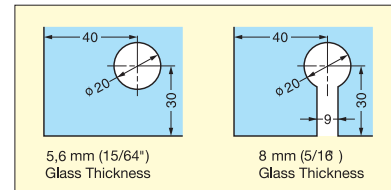

Cut Out Dimension

Item No.	Glass Thickness (mm)	Weight (g)	Box (pcs)	Carton (pcs)
1310GL-SN	5~8 (3/16"~5/16")	139	12	60
1310GL-CR				
1310GL-GC				
1310GL-BL				

No.	Part Name	Material	Finish			
			SN	CR	GC	BL
①	Body	Brass	Nickel	Chrome	Gold	Black Chrome
②	Ring					
③	Front Plate	304 Stainless Steel	Satin	Polished	Gold	Black Chrome
④	Cam				Plain	
⑤	Hex Nut	Steel			Silver	
⑥	Washer				Nickel	
⑦	Hex Nut				Silver	
⑧	Case Cover	Polypropylene			Black	
⑨	Ring					
⑩	Counterplate	303 Stainless Steel		Polished		Black Chrome
⑪	Key	Brass				Nickel

Cut Out Dimensions

Item No.	Glass Thickness (mm)	Weight (g)	Box (pcs)	Carton (pcs)
1310GLW	5~8 (3/16"~5/16")	206	12	60

No.	Part Name	Material	Finish
①	Body	Brass	Nickel
②	Ring		
③	Front Plate	304 Stainless Steel	Satin
④	Cam		Plain
⑤	Hex Nut	Steel	Silver
⑥	Washer		
⑦	Hex Nut		
⑧	Case Cover	Polypropylene	Black
⑨	Ring		
⑩	Counterplate	304 Stainless Steel	Polished
⑪	Key	Brass	Nickel
⑫	Backplate	304 Stainless Steel	Polished
⑬	Stopper	Polyamide	Brown