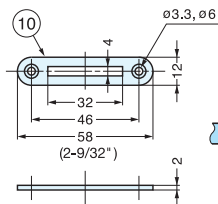

Cut Out Dimension

Item No.	Glass Thickness (mm)	Weight (g)	Box (pcs)	Carton (pcs)
1310GL-SN	5~8 (3/16"~5/16")	139	12	60
1310GL-CR				
1310GL-GC				
1310GL-BL				

No.	Part Name	Material	Finish			
			SN	CR	GC	BL
①	Body	Brass	Nickel	Chrome	Gold	Black Chrome
②	Ring					
③	Front Plate	304 Stainless Steel	Satin	Polished	Gold	Black Chrome
④	Cam				Plain	
⑤	Hex Nut	Steel			Silver	
⑥	Washer				Nickel	
⑦	Hex Nut				Silver	
⑧	Case Cover	Polypropylene			Black	
⑨	Ring					
⑩	Counterplate	303 Stainless Steel		Polished		Black Chrome
⑪	Key	Brass				Nickel

Cut Out Dimensions

Item No.	Glass Thickness (mm)	Weight (g)	Box (pcs)	Carton (pcs)
1310GLW	5~8 (3/16"~5/16")	206	12	60

No.	Part Name	Material	Finish
①	Body	Brass	Nickel
②	Ring		
③	Front Plate	304 Stainless Steel	Satin
④	Cam		Plain
⑤	Hex Nut	Steel	Silver
⑥	Washer		
⑦	Hex Nut		
⑧	Case Cover	Polypropylene	Black
⑨	Ring		
⑩	Counterplate	304 Stainless Steel	Polished
⑪	Key	Brass	Nickel
⑫	Backplate	304 Stainless Steel	Polished
⑬	Stopper	Polyamide	Brown