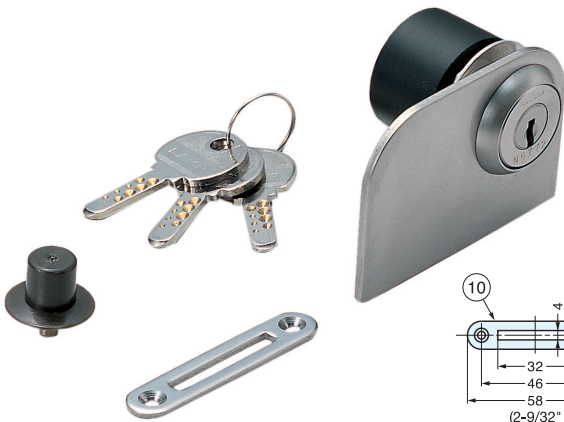

GLASS DOOR CAM LOCK

1310GL

- Dimple key lock series ideal for showcase application.
- High security reversible key. (3 keys supplied)
- Key acts as a knob and can only be removed when locked.
- 1 million key changes available; please specify keyed alike or differently when ordering.
- Available in Satin Nickel (SN), Chrome (CR), Gold (GC) or Black Chrome (BL) finish.
- Master key system available at surcharge. (Max. 2,520 key changes per master key.)

Cut Out Dimension

Item No.	Glass Thickness (mm)	Weight (g)	Box (pcs)	Carton (pcs)
1310GL-SN	5~8 (3/16"~5/16")	139	12	60
1310GL-CR				
1310GL-GC				
1310GL-BL				

No.	Part Name	Material	Finish			
			SN	CR	GC	BL
①	Body	Brass	Nickel	Chrome	Gold	Black Chrome
②	Ring					
③	Front Plate	304 Stainless Steel	Satin	Polished	Gold	Black Chrome
④	Cam				Plain	
⑤	Hex Nut	Steel			Silver	
⑥	Washer				Nickel	
⑦	Hex Nut				Silver	
⑧	Case Cover	Polypropylene			Black	
⑨	Ring					
⑩	Counterplate	303 Stainless Steel		Polished		Black Chrome
⑪	Key	Brass				Nickel

GLASS DOOR CAM LOCK FOR DOUBLE DOORS

1310GLW

- Dimple key lock series ideal for showcase application.
- High security reversible key. (3 keys supplied)
- Key acts as a knob and can only be removed when locked.
- 1 million key changes available; please specify keyed alike or differently when ordering.
- Master key system available at surcharge. (Max. 2,520 key changes per master key.)

Cut Out Dimensions

Item No.	Glass Thickness (mm)	Weight (g)	Box (pcs)	Carton (pcs)
1310GLW	5~8 (3/16"~5/16")	206	12	60

No.	Part Name	Material	Finish
①	Body	Brass	Nickel
②	Ring		
③	Front Plate	304 Stainless Steel	Satin
④	Cam		Plain
⑤	Hex Nut	Steel	Silver
⑥	Washer		
⑦	Hex Nut		
⑧	Case Cover	Polypropylene	Black
⑨	Ring		
⑩	Counterplate	304 Stainless Steel	Polished
⑪	Key	Brass	Nickel
⑫	Backplate	304 Stainless Steel	Polished
⑬	Stopper	Polyamide	Brown