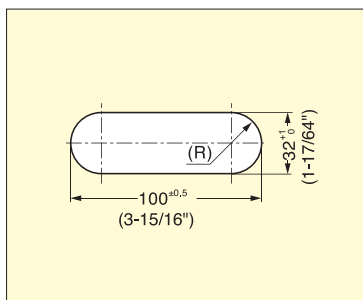

# UTA-105

HANDLES, PULLS & KNOBS

RECESSED PULLS (W/VENTILATOR)

- Easy to grip.
- Ventilating area is invisible from the front.
- Excellent chemical resistance.

Installation

Panel Cut Out Dimensions

Air Circulation

Item No.	Panel Thickness	Weight (g)	Box (pcs)	Carton (pcs)	No.	Material	Finish
UTA-105BL	18~25mm (11/16"~1")	40	15	150	①	304 Stainless Steel	Satin
UTA-105GR					②	ABS	Black (BL)/Grey (GR)/Ivory (IV)
UTA-105IV					③		