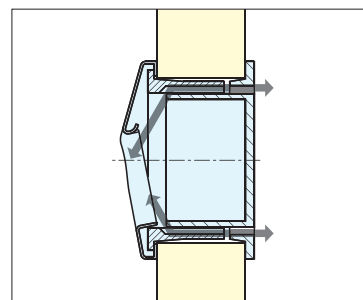

# UTA-105

HANDLES, PULLS & KNOBS

RECESSED PULLS (W/VENTILATOR)

- Easy to grip.
- Ventilating area is invisible from the front.
- Excellent chemical resistance.

Installation

Panel Cut Out Dimensions

Air Circulation

Item No.	Panel Thickness	Weight (g)	Box (pcs)	Carton (pcs)	No.	Material	Finish
UTA-105BL	18~25mm (11/16"~1")	40	15	150	①	304 Stainless Steel	Satin
UTA-105GR					②	ABS	Black (BL)/Grey (GR)/Ivory (IV)
UTA-105IV					③		