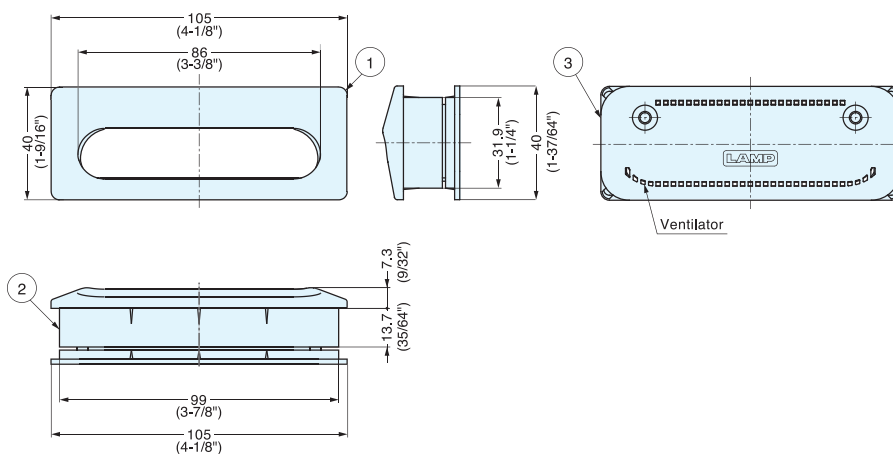

# UTA-105

HANDLES, PULLS & KNOBS

RECESSED PULLS (W/VENTILATOR)

- Easy to grip.
- Ventilating area is invisible from the front.
- Excellent chemical resistance.

Installation

Panel Cut Out Dimensions

Air Circulation

Item No.	Panel Thickness	Weight (g)	Box (pcs)	Carton (pcs)	No.	Material	Finish
UTA-105BL	18~25mm (11/16"~1")	40	15	150	①	304 Stainless Steel	Satin
UTA-105GR					②	ABS	Black (BL)/Grey (GR)/Ivory (IV)
UTA-105IV					③		