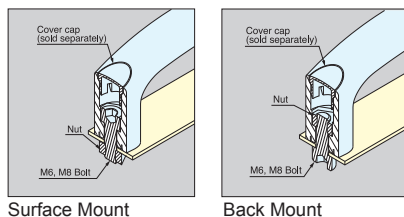

HANDLE

EC-Y

Material	Finish
303 Stainless Steel	Mirror

Item No.	L	L1	C	B	H	T	M	Weight (g)	Box (pcs)	Carton (pcs)
EC-Y-140	138	100 (3-15/16")	120 (4-23/32")	20	38 (1-1/2")	6	28	142	5	50
EC-Y-160	158	120 (4-23/32")	140 (5-33/64")		40 (1-37/64")			160	3	30
EC-Y-190	188	150 (5-29/32")	170 (6-11/16")		42 (1-42/64")			185	2	20

HANDLE

MJH

- Handle can be installed from both front and back.
- Cap hides screw heads for clean appearance (option).
- 3 colors available.
- Rounded inside allows for easy gripping.
- Caps are tightly fixed to prevent from falling off.
- Possible to customise cap color from 3,000 pcs.
- MJH-150 is compliant with SEMI standard (SEMI S8-0308).