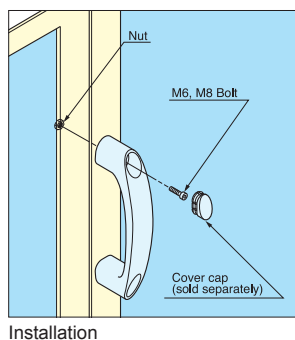

HANDLE

EC-Y

Material	Finish
303 Stainless Steel	Mirror

Item No.	L	L1	C	B	H	T	M	Weight (g)	Box (pcs)	Carton (pcs)
EC-Y-140	138	100 (3-15/16")	120 (4-23/32")	20	38 (1-1/2")	6	28	142	5	50
EC-Y-160	158	120 (4-23/32")	140 (5-33/64")		40 (1-37/64")			160	3	30
EC-Y-190	188	150 (5-29/32")	170 (6-11/16")		42 (1-42/64")			185	2	20

HANDLE

MJH

- Handle can be installed from both front and back.
- Cap hides screw heads for clean appearance (option).
- 3 colors available.
- Rounded inside allows for easy gripping.
- Caps are tightly fixed to prevent from falling off.
- Possible to customise cap color from 3,000 pcs.
- MJH-150 is compliant with SEMI standard (SEMI S8-0308).