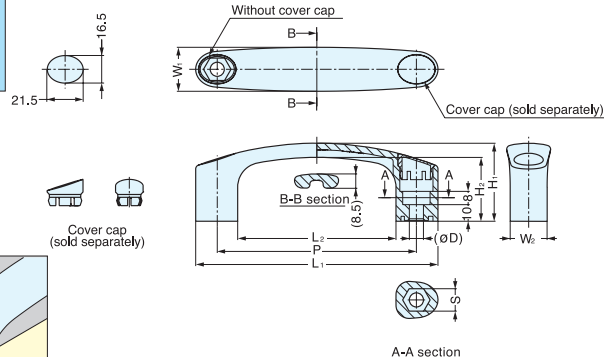

HANDLE

EC-Y

Material	Finish
303 Stainless Steel	Mirror

Item No.	L	L1	C	B	H	T	M	Weight (g)	Box (pcs)	Carton (pcs)
EC-Y-140	138	100 (3-15/16")	120 (4-23/32")	20	38 (1-1/2")	6	28	142	5	50
EC-Y-160	158	120 (4-23/32")	140 (5-33/64")		40 (1-37/64")			160	3	30
EC-Y-190	188	150 (5-29/32")	170 (6-11/16")		42 (1-42/64")			185	2	20

HANDLE

MJH

- Handle can be installed from both front and back.
- Cap hides screw heads for clean appearance (option).
- 3 colors available.
- Rounded inside allows for easy gripping.
- Caps are tightly fixed to prevent from falling off.
- Possible to customise cap color from 3,000 pcs.
- MJH-150 is compliant with SEMI standard (SEMI S8-0308).

Item No.	Material	Color	Weight (g)
MJHC- BL	Polyamide	Black	1.4
MJHC- GR		Gray	
MJHC- YE		Yellow	

Item No.	Load Capacity (kgf)	Material	Finish	P	L1	L2	D	S	H1	H2	W1	W2	Weight (g)
MJH-93	46 (101lbs)	Polyamide	Black	93 (3-21/32")	119 (4-11/16")	67	6.5	10.2	42 (1-21/32")	33.5	25.0	21.3	162
MJH-120				120 (4-23/32")	146 (5-3/4")	94	8.5	13.2	47 (1-27/32")	38.5	26.5	22.4	180
MJH-150				150 (5-29/32")	176 (6-59/64")	124	8.5	13.2	52 (2-3/64")	43.5	28.0	22.5	206