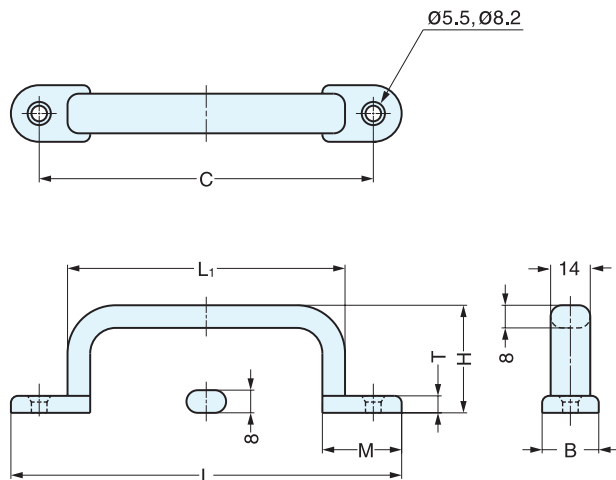

HANDLE

EC-Y

Material	Finish
303 Stainless Steel	Mirror

Item No.	L	L1	C	B	H	T	M	Weight (g)	Box (pcs)	Carton (pcs)
EC-Y-140	138	100 (3-15/16")	120 (4-23/32")	20	38 (1-1/2")	6	28	142	5	50
EC-Y-160	158	120 (4-23/32")	140 (5-33/64")		40 (1-37/64")			160	3	30
EC-Y-190	188	150 (5-29/32")	170 (6-11/16")		42 (1-42/64")			185	2	20

HANDLE

MJH

- Handle can be installed from both front and back.
- Cap hides screw heads for clean appearance (option).
- 3 colors available.
- Rounded inside allows for easy gripping.
- Caps are tightly fixed to prevent from falling off.
- Possible to customise cap color from 3,000 pcs.
- MJH-150 is compliant with SEMI standard (SEMI S8-0308).

Item No.	Material	Color	Weight (g)
MJHC- BL	Polyamide	Black	1.4
MJHC- GR		Gray	
MJHC- YE		Yellow	

Item No.	Load Capacity (kgf)	Material	Finish	P	L1	L2	D	S	H1	H2	W1	W2	Weight (g)
MJH-93	46 (101lbs)	Polyamide	Black	93 (3-21/32")	119 (4-11/16")	67	6.5	10.2	42 (1-21/32")	33.5	25.0	21.3	162
MJH-120				120 (4-23/32")	146 (5-3/4")	94	8.5	13.2	47 (1-27/32")	38.5	26.5	22.4	180
MJH-150				150 (5-29/32")	176 (6-59/64")	124	8.5	13.2	52 (2-3/64")	43.5	28.0	22.5	206