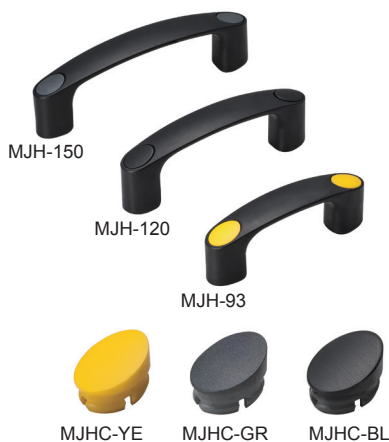

HANDLE

EC-Y

Material	Finish
303 Stainless Steel	Mirror

Item No.	L	L1	C	B	H	T	M	Weight (g)	Box (pcs)	Carton (pcs)
EC-Y-140	138	100 (3-15/16")	120 (4-23/32")	20	38 (1-1/2")	6	28	142	5	50
EC-Y-160	158	120 (4-23/32")	140 (5-33/64")		40 (1-37/64")			160	3	30
EC-Y-190	188	150 (5-29/32")	170 (6-11/16")		42 (1-42/64")			185	2	20

HANDLE

MJH

- Handle can be installed from both front and back.
- Cap hides screw heads for clean appearance (option).
- 3 colors available.
- Rounded inside allows for easy gripping.
- Caps are tightly fixed to prevent from falling off.
- Possible to customise cap color from 3,000 pcs.
- MJH-150 is compliant with SEMI standard (SEMI S8-0308).

Item No.	Material	Color	Weight (g)
MJHC- BL	Polyamide	Black	1.4
MJHC- GR		Gray	
MJHC- YE		Yellow	

Item No.	Load Capacity (kgf)	Material	Finish	P	L1	L2	D	S	H1	H2	W1	W2	Weight (g)
MJH-93	46 (101lbs)	Polyamide	Black	93 (3-21/32")	119 (4-11/16")	67	6.5	10.2	42 (1-21/32")	33.5	25.0	21.3	162
MJH-120				120 (4-23/32")	146 (5-3/4")	94	8.5	13.2	47 (1-27/32")	38.5	26.5	22.4	180
MJH-150				150 (5-29/32")	176 (6-59/64")	124	8.5	13.2	52 (2-3/64")	43.5	28.0	22.5	206