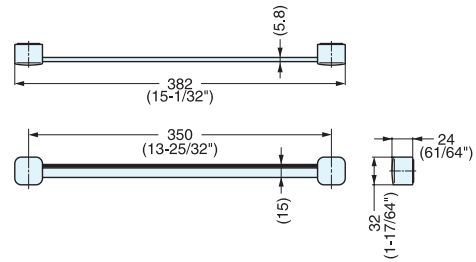

## S-350

Item No.	Color	Weight (g)	Box (pcs)	Carton (pcs)	Part Name	Material
S-350W	White	80	10	100	Bracket	ABS
S-350B	Black				Rod	304 Stainless Steel

## STR

	Part Name	Material	Color
①	Bracket	Zinc Alloy	Chrome
②	Anti-slip Strip	PVC	Black
③	Rod	304 Stainless Steel	Mirror

Item No.	L	P	Weight (g)	Box (pcs)	Carton (pcs)
STR-300	316 ( 12-7/16" )	300 ( 11-13/16" )	160	10	60
STR-350	366 ( 14-13/32" )	350 ( 13-25/32" )	170		
STR-400	416 ( 16-3/8" )	400 ( 15-3/4" )	180		
STR-450	466 ( 18-11/32" )	450 ( 17-23/32" )	190		

## DTR

	Part Name	Material	Color
①	Bracket	Zinc Alloy	Chrome
②	Anti-slip Strip	PVC	Black
③	Rod	304 Stainless Steel	Mirror

Item No.	L	P	Weight (g)	Box (pcs)	Carton (pcs)
DTR-350	366 ( 14-13/32" )	350 ( 13-25/32" )	250	5	30
DTR-400	416 ( 16-3/8" )	400 ( 15-3/4" )	270		
DTR-450	466 ( 18-11/32" )	450 ( 17-23/32" )	285		