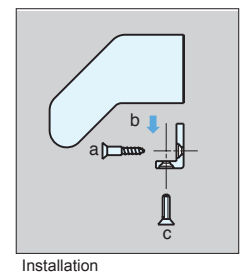

TIE RACK

DTR

	Part Name	Material	Color
①	Bracket	Zinc Alloy	Chrome
②	Anti-slip Strip	PVC	Black
③	Rod	304 Stainless Steel	Mirror

Item No.	L	P	Weight (g)	Box (pcs)	Carton (pcs)
DTR-350	366 (14-13/32")	350 (13-25/32")	250	5	30
DTR-400	416 (16-3/8")	400 (15-3/4")	270		
DTR-450	466 (18-11/32")	450 (17-23/32")	285