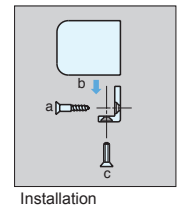

TIE RACK

STR

	Part Name	Material	Color
①	Bracket	Zinc Alloy	Chrome
②	Anti-slip Strip	PVC	Black
③	Rod	304 Stainless Steel	Mirror

Item No.	L	P	Weight (g)	Box (pcs)	Carton (pcs)
STR-300	316 (12-7/16")	300 (11-13/16")	160	10	60
STR-350	366 (14-13/32")	350 (13-25/32")	170		
STR-400	416 (16-3/8")	400 (15-3/4")	180		
STR-450	466 (18-11/32")	450 (17-23/32")	190