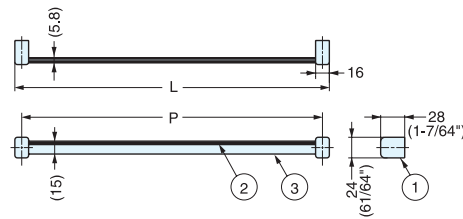

## S-350

Item No.	Color	Weight (g)	Box (pcs)	Carton (pcs)	Part Name	Material
S-350W	White	80	10	100	Bracket	ABS
S-350B	Black				Rod	304 Stainless Steel

## STR

	Part Name	Material	Color
①	Bracket	Zinc Alloy	Chrome
②	Anti-slip Strip	PVC	Black
③	Rod	304 Stainless Steel	Mirror

Item No.	L	P	Weight (g)	Box (pcs)	Carton (pcs)
STR-300	316 ( 12-7/16" )	300 ( 11-13/16" )	160	10	60
STR-350	366 ( 14-13/32" )	350 ( 13-25/32" )	170		
STR-400	416 ( 16-3/8" )	400 ( 15-3/4" )	180		
STR-450	466 ( 18-11/32" )	450 ( 17-23/32" )	190		

## DTR

	Part Name	Material	Color
①	Bracket	Zinc Alloy	Chrome
②	Anti-slip Strip	PVC	Black
③	Rod	304 Stainless Steel	Mirror

Item No.	L	P	Weight (g)	Box (pcs)	Carton (pcs)
DTR-350	366 ( 14-13/32" )	350 ( 13-25/32" )	250	5	30
DTR-400	416 ( 16-3/8" )	400 ( 15-3/4" )	270		
DTR-450	466 ( 18-11/32" )	450 ( 17-23/32" )	285		