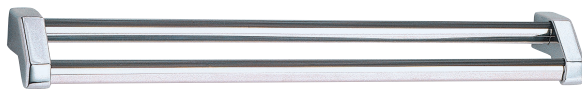

TIE RACK

DTR

	Part Name	Material	Color
①	Bracket	Zinc Alloy	Chrome
②	Anti-slip Strip	PVC	Black
③	Rod	304 Stainless Steel	Mirror

Item No.	L	P	Weight (g)	Box (pcs)	Carton (pcs)
DTR-350	366 (14-13/32")	350 (13-25/32")	250	5	30
DTR-400	416 (16-3/8")	400 (15-3/4")	270		
DTR-450	466 (18-11/32")	450 (17-23/32")	285