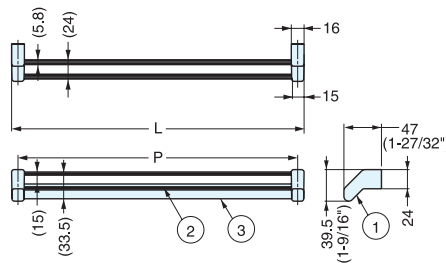

## STR

	Part Name	Material	Color
①	Bracket	Zinc Alloy	Chrome
②	Anti-slip Strip	PVC	Black
③	Rod	304 Stainless Steel	Mirror

Item No.	L	P	Weight (g)	Box (pcs)	Carton (pcs)
STR-300	316 ( 12-7/16" )	300 ( 11-13/16" )	160	10	60
STR-350	366 ( 14-13/32" )	350 ( 13-25/32" )	170		
STR-400	416 ( 16-3/8" )	400 ( 15-3/4" )	180		
STR-450	466 ( 18-11/32" )	450 ( 17-23/32" )	190		

## DTR

	Part Name	Material	Color
①	Bracket	Zinc Alloy	Chrome
②	Anti-slip Strip	PVC	Black
③	Rod	304 Stainless Steel	Mirror

Item No.	L	P	Weight (g)	Box (pcs)	Carton (pcs)
DTR-350	366 ( 14-13/32" )	350 ( 13-25/32" )	250	5	30
DTR-400	416 ( 16-3/8" )	400 ( 15-3/4" )	270		
DTR-450	466 ( 18-11/32" )	450 ( 17-23/32" )	285		