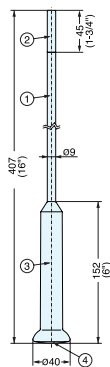

BRACKET

TAB

• Back wall mount bracket for TAS, TAW and TAT.

Item No.	Weight (kg)	Box (pcs)	Carton (pcs)	Material	Color
TAB/G	1.5 (3.3 lbs)	1	4	Steel/Plastic	Grey
TAB/U					Umber

COVER FOR TAB BRACKET

TAC

Item No.	Weight (kg)	Box (pcs)	Carton (pcs)	Material	Color
TAC/G	0.21 (0.46 lbs)	1	4	Steel	Grey
TAC/U					Umber

EXTENSION ROD

TAE

• 12" extension for pull down rod for TAW, TAS, and TAT.

Item No.	Weight (g)	Box (pcs)	Carton (pcs)	No.	Part Name	Material	Finish
TAE/G	300	10	50	①	Rod	Steel	Grey/Umber
TAE/U				②	Nut		Nickel
				③	Grip	ABS	Grey/Umber
				④	End Cap		