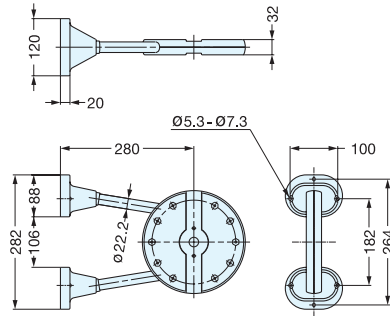

BRACKET

TAB

• Back wall mount bracket for TAS, TAW and TAT.

Item No.	Weight (kg)	Box (pcs)	Carton (pcs)	Material	Color
TAB/G	1.5 (3.3 lbs)	1	4	Steel/Plastic	Grey
TAB/U					Umber

COVER FOR TAB BRACKET

TAC

Item No.	Weight (kg)	Box (pcs)	Carton (pcs)	Material	Color
TAC/G	0.21 (0.46 lbs)	1	4	Steel	Grey
TAC/U					Umber

EXTENSION ROD

TAE

• 12" extension for pull down rod for TAW, TAS, and TAT.

Item No.	Weight (g)	Box (pcs)	Carton (pcs)	No.	Part Name	Material	Finish
TAE/G	300	10	50	①	Rod	Steel	Grey/Umber
TAE/U				②	Nut		Nickel
				③	Grip	ABS	Grey/Umber
				④	End Cap		