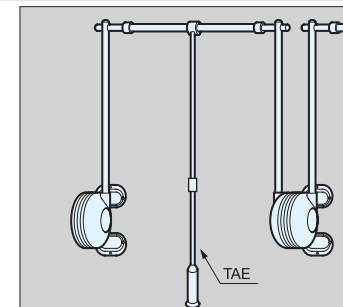

BRACKET

TAB

• Back wall mount bracket for TAS, TAW and TAT.

Item No.	Weight (kg)	Box (pcs)	Carton (pcs)	Material	Color
TAB/G	1.5 (3.3 lbs)	1	4	Steel/Plastic	Grey
TAB/U					Umber

COVER FOR TAB BRACKET

TAC

Item No.	Weight (kg)	Box (pcs)	Carton (pcs)	Material	Color
TAC/G	0.21 (0.46 lbs)	1	4	Steel	Grey
TAC/U					Umber

EXTENSION ROD

TAE

• 12" extension for pull down rod for TAW, TAS, and TAT.

Item No.	Weight (g)	Box (pcs)	Carton (pcs)	No.	Part Name	Material	Finish
TAE/G	300	10	50	①	Rod	Steel	Grey/Umber
TAE/U				②	Nut		Nickel
				③	Grip	ABS	Grey/Umber
				④	End Cap		