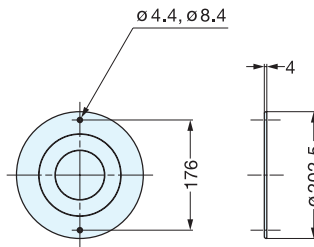

BRACKET

TAB

• Back wall mount bracket for TAS, TAW and TAT.

Item No.	Weight (kg)	Box (pcs)	Carton (pcs)	Material	Color
TAB/G	1.5 (3.3 lbs)	1	4	Steel/Plastic	Grey
TAB/U					Umber

COVER FOR TAB BRACKET

TAC

Item No.	Weight (kg)	Box (pcs)	Carton (pcs)	Material	Color
TAC/G	0.21 (0.46 lbs)	1	4	Steel	Grey
TAC/U					Umber

EXTENSION ROD

TAE

• 12" extension for pull down rod for TAW, TAS, and TAT.

Item No.	Weight (g)	Box (pcs)	Carton (pcs)	No.	Part Name	Material	Finish
TAE/G	300	10	50	①	Rod	Steel	Grey/Umber
TAE/U				②	Nut		Nickel
				③	Grip	ABS	Grey/Umber
				④	End Cap		