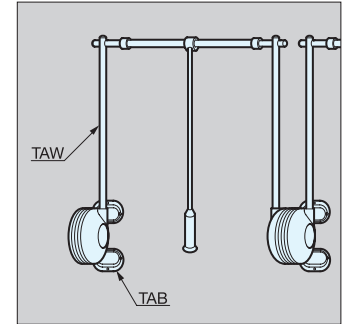

BRACKET

TAB

• Back wall mount bracket for TAS, TAW and TAT.

Item No.	Weight (kg)	Box (pcs)	Carton (pcs)	Material	Color
TAB/G	1.5 (3.3 lbs)	1	4	Steel/Plastic	Grey
TAB/U					Umber

COVER FOR TAB BRACKET

TAC

Item No.	Weight (kg)	Box (pcs)	Carton (pcs)	Material	Color
TAC/G	0.21 (0.46 lbs)	1	4	Steel	Grey
TAC/U					Umber

EXTENSION ROD

TAE

• 12" extension for pull down rod for TAW, TAS, and TAT.

Item No.	Weight (g)	Box (pcs)	Carton (pcs)	No.	Part Name	Material	Finish
TAE/G	300	10	50	①	Rod	Steel	Grey/Umber
TAE/U				②	Nut		Nickel
				③	Grip	ABS	Grey/Umber
				④	End Cap		