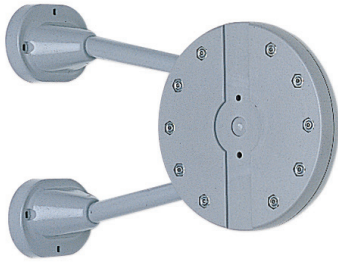

BRACKET

TAB

• Back wall mount bracket for TAS, TAW and TAT.

Item No.	Weight (kg)	Box (pcs)	Carton (pcs)	Material	Color
TAB/G	1.5 (3.3 lbs)	1	4	Steel/Plastic	Grey
TAB/U					Umber

COVER FOR TAB BRACKET

TAC

Item No.	Weight (kg)	Box (pcs)	Carton (pcs)	Material	Color
TAC/G	0.21 (0.46 lbs)	1	4	Steel	Grey
TAC/U					Umber

EXTENSION ROD

TAE

• 12" extension for pull down rod for TAW, TAS, and TAT.

Item No.	Weight (g)	Box (pcs)	Carton (pcs)	No.	Part Name	Material	Finish
TAE/G	300	10	50	①	Rod	Steel	Grey/Umber
TAE/U				②	Nut		Nickel
				③	Grip	ABS	Grey/Umber
				④	End Cap		