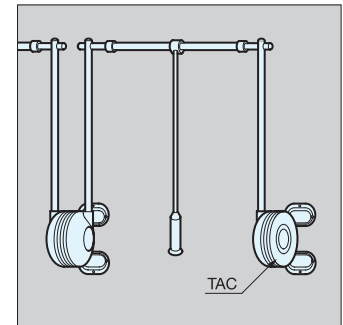

BRACKET

TAB

• Back wall mount bracket for TAS, TAW and TAT.

Item No.	Weight (kg)	Box (pcs)	Carton (pcs)	Material	Color
TAB/G	1.5 (3.3 lbs)	1	4	Steel/Plastic	Grey
TAB/U					Umber

COVER FOR TAB BRACKET

TAC

Item No.	Weight (kg)	Box (pcs)	Carton (pcs)	Material	Color
TAC/G	0.21 (0.46 lbs)	1	4	Steel	Grey
TAC/U					Umber

EXTENSION ROD

TAE

• 12" extension for pull down rod for TAW, TAS, and TAT.

Item No.	Weight (g)	Box (pcs)	Carton (pcs)	No.	Part Name	Material	Finish
TAE/G	300	10	50	①	Rod	Steel	Grey/Umber
TAE/U				②	Nut		Nickel
				③	Grip	ABS	Grey/Umber
				④	End Cap		