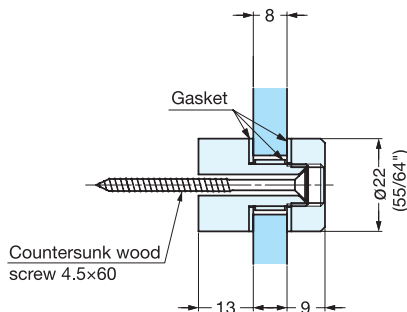

GLASS STANDOFF

7120VA

- Small stand off with cover cap.
- Supplied with flat head wood screw 4.5 x 60.
- Recommended for use with tempered glass.

Cut Out Dimension

Item No.	Glass Thickness (mm)	Weight (g)	Box (pcs)	Carton (pcs)
7120VA	8	62	10	100

Material	Finish
304 Stainless Steel	Satin

GLASS STANDOFF

7140E1EV1

- Mini stand off with cover cap.
- Screw not supplied.
- Recommended for use with tempered glass.
- Recommended screw size: M3

Cut Out Dimension

Item No.	Glass Thickness (mm)	Weight (g)	Box (pcs)	Carton (pcs)
7140E1EV1	3-6	3	10	100

Material	Finish
Aluminum/Brass	Anodized/Nickel Plated

GLASS STANDOFF

7144E1EV1

- Small stand off with cover cap.
- Screw not supplied.
- Recommended for use with tempered glass.
- Recommended screw size: M4

Cut Out Dimension

Item No.	Glass Thickness (mm)	Weight (g)	Box (pcs)	Carton (pcs)
7144E1EV1	4-8	5	10	100

Material	Finish
Aluminum	Anodized