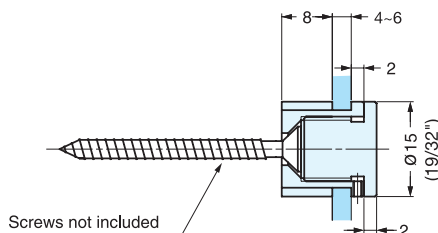

GLASS STANDOFF

7120VA

- Small stand off with cover cap.
- Supplied with flat head wood screw 4.5 x 60.
- Recommended for use with tempered glass.

Cut Out Dimension

Item No.	Glass Thickness (mm)	Weight (g)	Box (pcs)	Carton (pcs)
7120VA	8	62	10	100

Material	Finish
304 Stainless Steel	Satin

GLASS STANDOFF

7140E1EV1

- Mini stand off with cover cap.
- Screw not supplied.
- Recommended for use with tempered glass.
- Recommended screw size: M3

Cut Out Dimension

Item No.	Glass Thickness (mm)	Weight (g)	Box (pcs)	Carton (pcs)
7140E1EV1	3-6	3	10	100

Material	Finish
Aluminum/Brass	Anodized/Nickel Plated

GLASS STANDOFF

7144E1EV1

- Small stand off with cover cap.
- Screw not supplied.
- Recommended for use with tempered glass.
- Recommended screw size: M4

Cut Out Dimension

Item No.	Glass Thickness (mm)	Weight (g)	Box (pcs)	Carton (pcs)
7144E1EV1	4-8	5	10	100

Material	Finish
Aluminum	Anodized