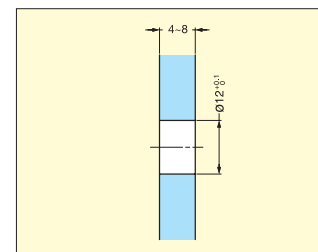

Material	Finish
304 Stainless Steel	Satin

GLASS STANDOFF

7140E1EV1

- Mini stand off with cover cap.
- Screw not supplied.
- Recommended for use with tempered glass.
- Recommended screw size: M3

Cut Out Dimension

Item No.	Glass Thickness (mm)	Weight (g)	Box (pcs)	Carton (pcs)
7140E1EV1	3-6	3	10	100

Material	Finish
Aluminum/Brass	Anodized/Nickel Plated

GLASS STANDOFF

7144E1EV1

- Small stand off with cover cap.
- Screw not supplied.
- Recommended for use with tempered glass.
- Recommended screw size: M4

Cut Out Dimension

Item No.	Glass Thickness (mm)	Weight (g)	Box (pcs)	Carton (pcs)
7144E1EV1	4-8	5	10	100

Material	Finish
Aluminum	Anodized