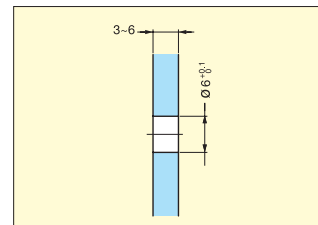

GLASS STANDOFF

7120VA

- Small stand off with cover cap.
- Supplied with flat head wood screw 4.5 x 60.
- Recommended for use with tempered glass.

Cut Out Dimension

Item No.	Glass Thickness (mm)	Weight (g)	Box (pcs)	Carton (pcs)
7120VA	8	62	10	100

Material	Finish
304 Stainless Steel	Satin

GLASS STANDOFF

7140E1EV1

- Mini stand off with cover cap.
- Screw not supplied.
- Recommended for use with tempered glass.
- Recommended screw size: M3

Cut Out Dimension

Item No.	Glass Thickness (mm)	Weight (g)	Box (pcs)	Carton (pcs)
7140E1EV1	3-6	3	10	100

Material	Finish
Aluminum/Brass	Anodized/Nickel Plated

GLASS STANDOFF

7144E1EV1

- Small stand off with cover cap.
- Screw not supplied.
- Recommended for use with tempered glass.
- Recommended screw size: M4

Cut Out Dimension

Item No.	Glass Thickness (mm)	Weight (g)	Box (pcs)	Carton (pcs)
7144E1EV1	4-8	5	10	100

Material	Finish
Aluminum	Anodized