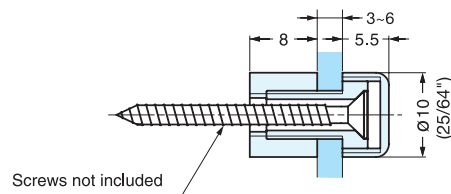

GLASS STANDOFF

7120VA

- Small stand off with cover cap.
- Supplied with flat head wood screw 4.5 x 60.
- Recommended for use with tempered glass.

Cut Out Dimension

Item No.	Glass Thickness (mm)	Weight (g)	Box (pcs)	Carton (pcs)
7120VA	8	62	10	100

Material	Finish
304 Stainless Steel	Satin

GLASS STANDOFF

7140E1EV1

- Mini stand off with cover cap.
- Screw not supplied.
- Recommended for use with tempered glass.
- Recommended screw size: M3

Cut Out Dimension

Item No.	Glass Thickness (mm)	Weight (g)	Box (pcs)	Carton (pcs)
7140E1EV1	3-6	3	10	100

Material	Finish
Aluminum/Brass	Anodized/Nickel Plated

GLASS STANDOFF

7144E1EV1

- Small stand off with cover cap.
- Screw not supplied.
- Recommended for use with tempered glass.
- Recommended screw size: M4