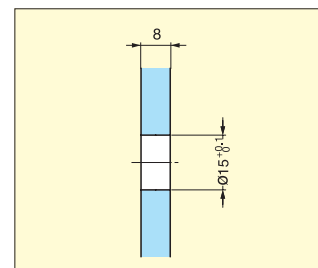

GLASS STANDOFF

7120VA

- Small stand off with cover cap.
- Supplied with flat head wood screw 4.5 x 60.
- Recommended for use with tempered glass.

Cut Out Dimension

Item No.	Glass Thickness (mm)	Weight (g)	Box (pcs)	Carton (pcs)
7120VA	8	62	10	100

Material	Finish
304 Stainless Steel	Satin

GLASS STANDOFF

7140E1EV1

- Mini stand off with cover cap.
- Screw not supplied.
- Recommended for use with tempered glass.
- Recommended screw size: M3

Cut Out Dimension

Item No.	Glass Thickness (mm)	Weight (g)	Box (pcs)	Carton (pcs)
7140E1EV1	3-6	3	10	100

Material	Finish
Aluminum/Brass	Anodized/Nickel Plated

GLASS STANDOFF

7144E1EV1

- Small stand off with cover cap.
- Screw not supplied.
- Recommended for use with tempered glass.
- Recommended screw size: M4

Cut Out Dimension

Item No.	Glass Thickness (mm)	Weight (g)	Box (pcs)	Carton (pcs)
7144E1EV1	4-8	5	10	100

Material	Finish
Aluminum	Anodized