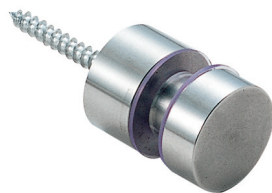

GLASS STANDOFF

7120VA

- Small stand off with cover cap.
- Supplied with flat head wood screw 4.5 x 60.
- Recommended for use with tempered glass.

Cut Out Dimension

Item No.	Glass Thickness (mm)	Weight (g)	Box (pcs)	Carton (pcs)
7120VA	8	62	10	100

Material	Finish
304 Stainless Steel	Satin

GLASS STANDOFF

7140E1EV1

- Mini stand off with cover cap.
- Screw not supplied.
- Recommended for use with tempered glass.
- Recommended screw size: M3

Cut Out Dimension

Item No.	Glass Thickness (mm)	Weight (g)	Box (pcs)	Carton (pcs)
7140E1EV1	3-6	3	10	100

Material	Finish
Aluminum/Brass	Anodized/Nickel Plated

GLASS STANDOFF

7144E1EV1

- Small stand off with cover cap.
- Screw not supplied.
- Recommended for use with tempered glass.
- Recommended screw size: M4