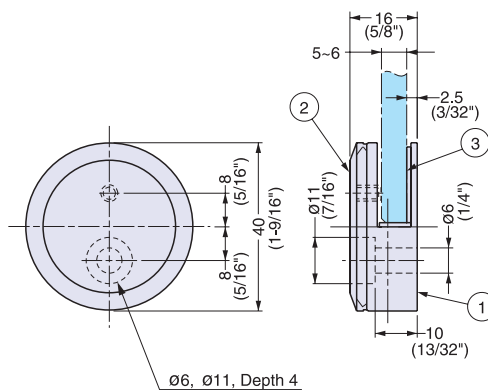

Zwei L Mirror Support

ZL-3102-40

Item No.	Mirror Thickness (mm)	Box (pcs)
ZL-3102-40	5-6 (3/16"~15/64")	4

No.	Part Name	Material	Finish/Color
①	Body	316 Stainless Steel	Zwei L
②	Cover		
③	Bumper	Synthetic Rubber	Black

Zwei L Mirror Support

ZL-3101-200

Item No.	Mirror Thickness (mm)	Box (pcs)
ZL-3101-200	5-6 (3/16"~15/64")	2

No.	Part Name	Material	Finish/Color
①	Body	316 Stainless Steel	Zwei L
②	Cover		
③	Bumper	Synthetic Rubber	Black