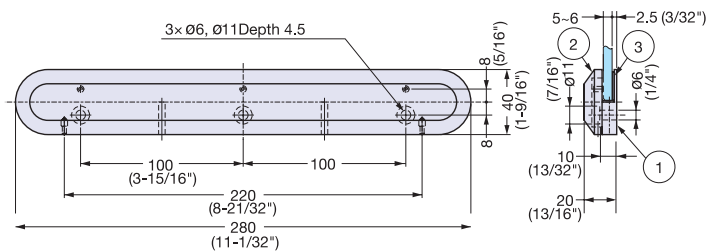

Zwei L Mirror Support

ZL-3102-40

Item No.	Mirror Thickness (mm)	Box (pcs)
ZL-3102-40	5-6 (3/16"~15/64")	4

No.	Part Name	Material	Finish/Color
①	Body	316 Stainless Steel	Zwei L
②	Cover		
③	Bumper	Synthetic Rubber	Black

Zwei L Mirror Support

ZL-3101-200

Item No.	Mirror Thickness (mm)	Box (pcs)
ZL-3101-200	5-6 (3/16"~15/64")	2

No.	Part Name	Material	Finish/Color
①	Body	316 Stainless Steel	Zwei L
②	Cover		
③	Bumper	Synthetic Rubber	Black