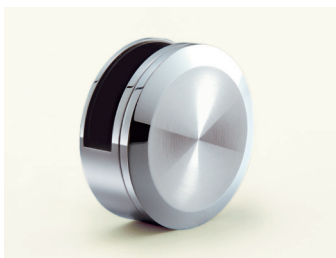

Zwei L Mirror Support

ZL-3102-40

Item No.	Mirror Thickness (mm)	Box (pcs)
ZL-3102-40	5-6 (3/16"~15/64")	4

No.	Part Name	Material	Finish/Color
①	Body	316 Stainless Steel	Zwei L
②	Cover		
③	Bumper	Synthetic Rubber	Black

Zwei L Mirror Support

ZL-3101-200

Item No.	Mirror Thickness (mm)	Box (pcs)
ZL-3101-200	5-6 (3/16"~15/64")	2

No.	Part Name	Material	Finish/Color
①	Body	316 Stainless Steel	Zwei L
②	Cover		
③	Bumper	Synthetic Rubber	Black