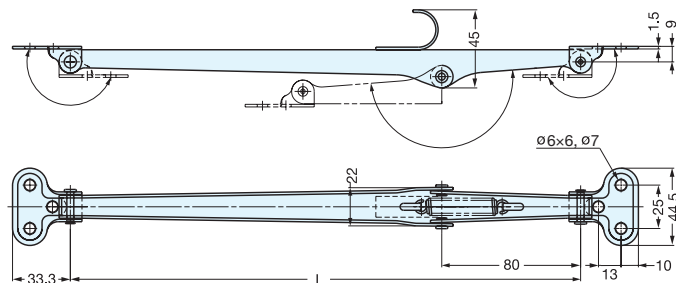

SPRING LOADED BRACKET

GTS-300

- Spring loaded for lift assist feature.
- Pull the knob to fold down.
- Max. depth of shelf is 450 mm (17-3/4")
- Max. width of shelf is 300 mm (11-13/16")

Installation

Material	Finish
304 Stainless Steel	Satin