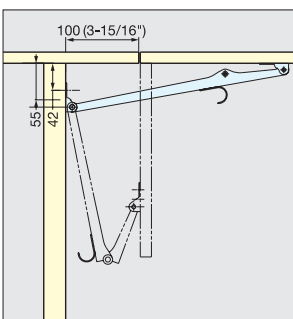

FOLDING BRACKET

388

- Automatically locks when flap is in opened position.
- Press lever to release the lock.
- For panel thickness 15-35 mm (19/32"~1-3/8")
- Required Quantity:
 - Width up to 600 mm (23-5/8")...1 pc
 - Width 600~1300 mm (23-5/8"~51-3/16")...2 pcs

Material	Finish/Color
Aluminum	Anodized
	Black (BLK)

Item No.	A	B	C	D	E	Load Capacity (kg)	Weight (g)	Box (pcs)	Carton (pcs)
38820-25	1"~1-3/16"	6-5/16"	9/16"	4-1/2"	7-1/16"	35 (77 lbs)	149	5	50
38820-25/BLK	(25~30 mm)	(161 mm)	(15 mm)	(114 mm)	(180 mm)				
38830-25	1"~1-9/16"	9-15/16"	1-3/4"	6-5/8"	10-7/8"	55 (121 lbs)	187	5	30
38830-25/BLK	(25~39 mm)	(252 mm)	(45 mm)	(168 mm)	(275.9 mm)				
38845-25	1"~2"	15-13/16"	3-7/16"	10-3/16"	16-15/16"	60 (132 lbs)	266	5	30
38845-25/BLK	(25~50 mm)	(402 mm)	(87 mm)	(258.5 mm)	(430.8 mm)			5	50
38860-25	1"~1-9/16"	21-5/8"	5-3/8"	14-1/2"	23-1/16"	80 (176 lbs)	342	5	30
38860-25/BLK	(25~40 mm)	(549 mm)	(137 mm)	(368.5 mm)	(585.8 mm)			5	50

SPRING LOADED BRACKET

GTS-300

- Spring loaded for lift assist feature.
- Pull the knob to fold down.
- Max. depth of shelf is 450 mm (17-3/4")
- Max. width of shelf is 300 mm (11-13/16")

Installation

Material	Finish
304 Stainless Steel	Satin

Item No.	L	Load Capacity (kg)	Weight (g)	Box (pc)	Carton (pcs)
GTS-300	294 (11-37/64")	3 (6.6 lbs)/pc, 6 (13 lbs)/2pcs	190	12	96