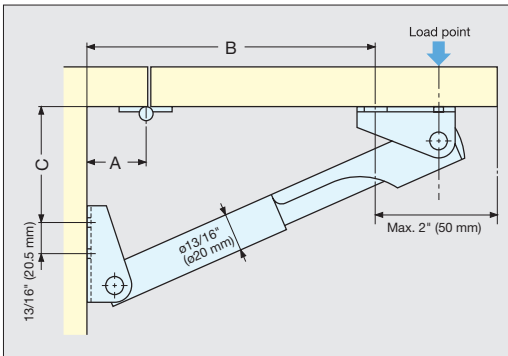

FOLDING BRACKET

388

- Automatically locks when flap is in opened position.
- Press lever to release the lock.
- For panel thickness 15-35 mm (19/32"~1-3/8")
- Required Quantity:
 - Width up to 600 mm (23-5/8")...1 pc
 - Width 600~1300 mm (23-5/8"~51-3/16")...2 pcs

Material	Finish/Color
Aluminum	Anodized
	Black (BLK)

Item No.	A	B	C	D	E	Load Capacity (kg)	Weight (g)	Box (pcs)	Carton (pcs)
38820-25	1"~1-3/16"	6-5/16"	9/16"	4-1/2"	7-1/16"	35 (77 lbs)	149	5	50
38820-25/BLK	(25~30 mm)	(161 mm)	(15 mm)	(114 mm)	(180 mm)				
38830-25	1"~1-9/16"	9-15/16"	1-3/4"	6-5/8"	10-7/8"	55 (121 lbs)	187	5	30
38830-25/BLK	(25~39 mm)	(252 mm)	(45 mm)	(168 mm)	(275.9 mm)				
38845-25	1"~2"	15-13/16"	3-7/16"	10-3/16"	16-15/16"	60 (132 lbs)	266	5	30
38845-25/BLK	(25~50 mm)	(402 mm)	(87 mm)	(258.5 mm)	(430.8 mm)			5	50
38860-25	1"~1-9/16"	21-5/8"	5-3/8"	14-1/2"	23-1/16"	80 (176 lbs)	342	5	30
38860-25/BLK	(25~40 mm)	(549 mm)	(137 mm)	(368.5 mm)	(585.8 mm)			5	50

SPRING LOADED BRACKET

GTS-300

- Spring loaded for lift assist feature.
- Pull the knob to fold down.
- Max. depth of shelf is 450 mm (17-3/4")
- Max. width of shelf is 300 mm (11-13/16")

Installation

Material	Finish
304 Stainless Steel	Satin

Item No.	L	Load Capacity (kg)	Weight (g)	Box (pc)	Carton (pcs)
GTS-300	294 (11-37/64")	3 (6.6 lbs)/pc, 6 (13 lbs)/2pcs	190	12	96