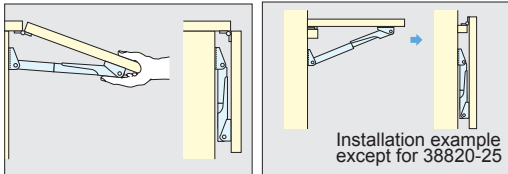

FOLDING BRACKET

388

- Automatically locks when flap is in opened position.
- Press lever to release the lock.
- For panel thickness 15-35 mm (19/32"~1-3/8")
- Required Quantity:
 - Width up to 600 mm (23-5/8")...1 pc
 - Width 600~1300 mm (23-5/8"~51-3/16")...2 pcs

SPRING LOADED BRACKET

GTS-300

- Spring loaded for lift assist feature.
- Pull the knob to fold down.
- Max. depth of shelf is 450 mm (17-3/4")
- Max. width of shelf is 300 mm (11-13/16")

Installation

Material	Finish
304 Stainless Steel	Satin