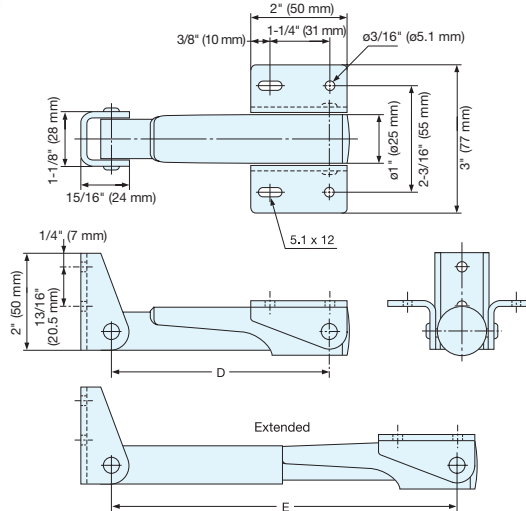

FOLDING BRACKET

388

- Automatically locks when flap is in opened position.
- Press lever to release the lock.
- For panel thickness 15-35 mm (19/32"~1-3/8")
- Required Quantity:
 - Width up to 600 mm (23-5/8")...1 pc
 - Width 600~1300 mm (23-5/8"~51-3/16")...2 pcs

Material	Finish/Color
Aluminum	Anodized
	Black (BLK)

Item No.	A	B	C	D	E	Load Capacity (kg)	Weight (g)	Box (pcs)	Carton (pcs)
38820-25	1"~1-3/16"	6-5/16"	9/16"	4-1/2"	7-1/16"	35 (77 lbs)	149	5	50
38820-25/BLK	(25~30 mm)	(161 mm)	(15 mm)	(114 mm)	(180 mm)				
38830-25	1"~1-9/16"	9-15/16"	1-3/4"	6-5/8"	10-7/8"	55 (121 lbs)	187	5	30
38830-25/BLK	(25~39 mm)	(252 mm)	(45 mm)	(168 mm)	(275.9 mm)				
38845-25	1"~2"	15-13/16"	3-7/16"	10-3/16"	16-15/16"	60 (132 lbs)	266	5	30
38845-25/BLK	(25~50 mm)	(402 mm)	(87 mm)	(258.5 mm)	(430.8 mm)			5	50
38860-25	1"~1-9/16"	21-5/8"	5-3/8"	14-1/2"	23-1/16"	80 (176 lbs)	342	5	30
38860-25/BLK	(25~40 mm)	(549 mm)	(137 mm)	(368.5 mm)	(585.8 mm)			5	50

SPRING LOADED BRACKET

GTS-300

- Spring loaded for lift assist feature.
- Pull the knob to fold down.
- Max. depth of shelf is 450 mm (17-3/4")
- Max. width of shelf is 300 mm (11-13/16")

Installation

Material	Finish
304 Stainless Steel	Satin

Item No.	L	Load Capacity (kg)	Weight (g)	Box (pc)	Carton (pcs)
GTS-300	294 (11-37/64")	3 (6.6 lbs)/pc, 6 (13 lbs)/2pcs	190	12	96