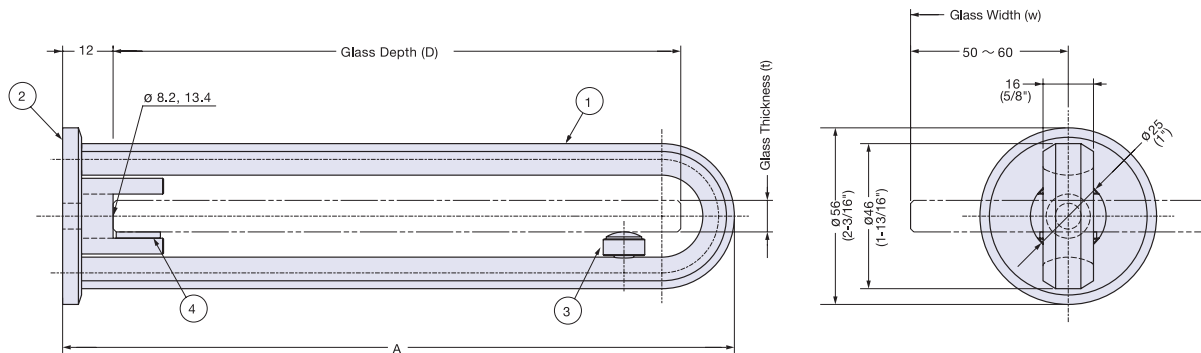

Zwei L Glass Shelf Support

ZL-2201

SHELF & SUPPORT HARDWARE

Zwei L GLASS SHELF SUPPORTS

- Sold per each. Glass not included.
- Supplied with stainless steel Hex Socket Cap Screw (M8 x 55), concrete anchor (for M8, ø14 mm hole) and 8 mm allen key
- Tempered glass recommended.

Item No.	A	Glass Dimensions (Per 2 Clamps)			Weight (g)	Box (pcs)
		t	D	W		
ZL-2201-120	150 (5-29/32")	8 or 10 (5/16" or 25/64")	120	Max. 640 (25-3/16")	293	2
ZL-2201-180	210 (8-17/64")		180	Max. 800 (31-1/2")	403	
ZL-2201-240	270 (10-5/8")		240	Max. 960 (37-13/16")	438	

No.	Part Name	Material	Finish/Color
①	Shelf Holder	316 Stainless Steel	Zwei L
②	Base Plate		
③	Level Adjuster	316 Stainless Steel/Polyurethane	Zwei L/Clear
④	Bumper	Synthetic Rubber	Black