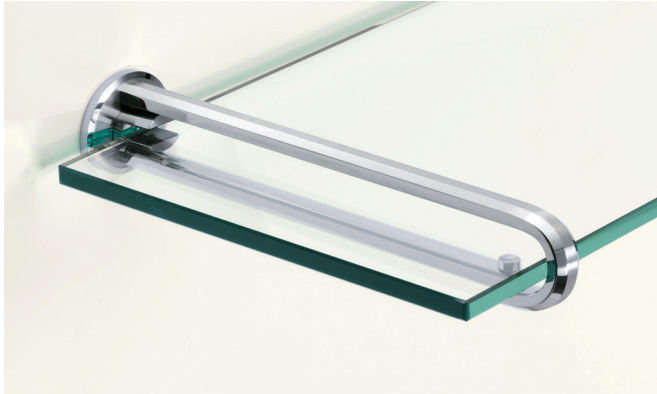

Zwei L Glass Shelf Support

ZL-2201

SHELF & SUPPORT HARDWARE

Zwei L GLASS SHELF SUPPORTS

- Sold per each. Glass not included.
- Supplied with stainless steel Hex Socket Cap Screw (M8 x 55), concrete anchor (for M8, ø14 mm hole) and 8 mm allen key
- Tempered glass recommended.

Item No.	A	Glass Dimensions (Per 2 Clamps)			Weight (g)	Box (pcs)
		t	D	W		
ZL-2201-120	150 (5-29/32")	8 or 10 (5/16" or 25/64")	120	Max. 640 (25-3/16")	293	2
ZL-2201-180	210 (8-17/64")		180	Max. 800 (31-1/2")	403	
ZL-2201-240	270 (10-5/8")		240	Max. 960 (37-13/16")	438	

No.	Part Name	Material	Finish/Color
①	Shelf Holder	316 Stainless Steel	Zwei L
②	Base Plate		
③	Level Adjuster	316 Stainless Steel/Polyurethane	Zwei L/Clear
④	Bumper	Synthetic Rubber	Black