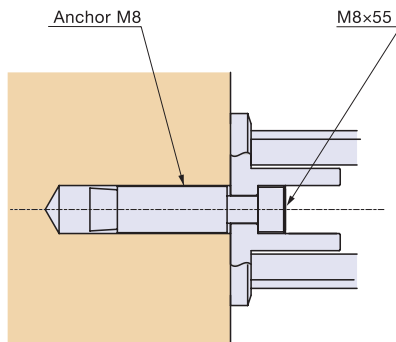

Zwei L Glass Shelf Support

ZL-2201

SHELF & SUPPORT HARDWARE

Zwei L GLASS SHELF SUPPORTS

- Sold per each. Glass not included.
- Supplied with stainless steel Hex Socket Cap Screw (M8 x 55), concrete anchor (for M8, ø14 mm hole) and 8 mm allen key
- Tempered glass recommended.

Item No.	A	Glass Dimensions (Per 2 Clamps)			Weight (g)	Box (pcs)
		t	D	W		
ZL-2201-120	150 (5-29/32")	8 or 10 (5/16" or 25/64")	120	Max. 640 (25-3/16")	293	2
ZL-2201-180	210 (8-17/64")		180	Max. 800 (31-1/2")	403	
ZL-2201-240	270 (10-5/8")		240	Max. 960 (37-13/16")	438	

No.	Part Name	Material	Finish/Color
①	Shelf Holder	316 Stainless Steel	Zwei L
②	Base Plate		
③	Level Adjuster	316 Stainless Steel/Polyurethane	Zwei L/Clear
④	Bumper	Synthetic Rubber	Black