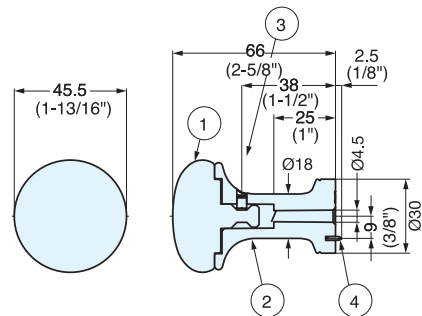

| Item No. | Color | Load Capacity kgf (lbs) | W | H | D | Weight (g) |
|-----------------|--------------|-------------------------|----------|----------------|-----------------|------------|
| PXB-AS05-111-BR | Bronze Brown | 9 (19.8 lbs) | 51 (2'') | 45.2 (1-3/4'') | 58.6 (2-5/16'') | 200 |
| PXB-AS05-111-SD | Bronze Clear | | | | | |

COAT HOOK (LEATHERY CHIC)

PXB-LE05-111

• Modern design with contrasting materials.

Black

Tan

Brown

| No. | Part Name | Material | Finish |
|-----|-----------|---------------------|-----------------------------------|
| ① | Head | ZDC | Black(BL) Brown(BR) Tan(TN) |
| ② | Body | | |
| ③ | Screw | 304 Stainless Steel | |
| ④ | Pin | 316 Stainless Steel | |

| Item No. | Color | Load Capacity kgf (lbs) | W | H | D | Weight (g) |
|-----------------|-------|-------------------------|------------------|------------------|--------------|------------|
| PXB-LE05-111-BL | Black | 11 (25 lbs) | 45.5 (1-13/16'') | 45.5 (1-13/16'') | 66 (2-5/8'') | 267 |
| PXB-LE05-111-BR | Brown | | | | | |
| PXB-LE05-111-TN | Tan | | | | | |