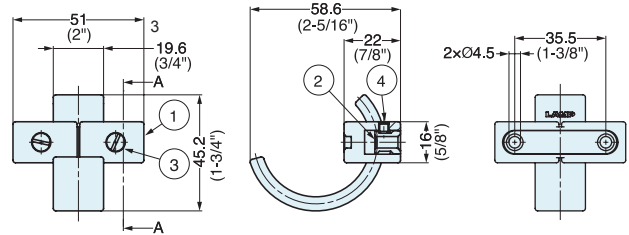

COAT HOOK (AGED SCREW SERIES)

PXB-AS05-111

• Vintage design with brass casting.

Bronze Brown

Bronze Clear

| No. | Part Name | Material | Finish |
|-----|-----------|----------|--------------------------------------|
| ① | Body | Brass | Bronze Brown(BR) Bronze Clear(SD) |
| ② | Insert | | |
| ③ | Screw | | |
| ④ | | | |

| Item No. | Color | Load Capacity kgf (lbs) | W | H | D | Weight (g) |
|-----------------|--------------|-------------------------|----------|----------------|-----------------|------------|
| PXB-AS05-111-BR | Bronze Brown | 9 (19.8 lbs) | 51 (2'') | 45.2 (1-3/4'') | 58.6 (2-5/16'') | 200 |
| PXB-AS05-111-SD | Bronze Clear | | | | | |

| Item No. | Color | Load Capacity kgf (lbs) | W | H | D | Weight (g) |
|-----------------|-------|-------------------------|------------------|------------------|--------------|------------|
| PXB-LE05-111-BL | Black | 11 (25 lbs) | 45.5 (1-13/16'') | 45.5 (1-13/16'') | 66 (2-5/8'') | 267 |
| PXB-LE05-111-BR | Brown | | | | | |
| PXB-LE05-111-TN | Tan | | | | | |