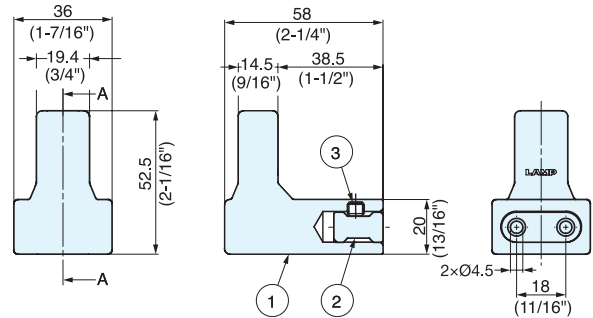

## PXB-AC05-111

Bronze Black

Bronze Brown

• Vintage design with brass casting.

No.	Part Name	Material	Finish
①	Body	Brass	Bronze Black (BL)
②	Insert		Bronze Brown (BR)
③	Screw	Bronze	

Item No.	Color	Load Capacity kgf (lbs)	W	H	D	Weight (g)
PXB-AC05-111-BL	Bronze Black	20 (44 lbs)	36 (1-7/16")	52.5 (2-1/16")	58 (2-1/4")	400
PXB-AC05-111-BR	Bronze Brown					