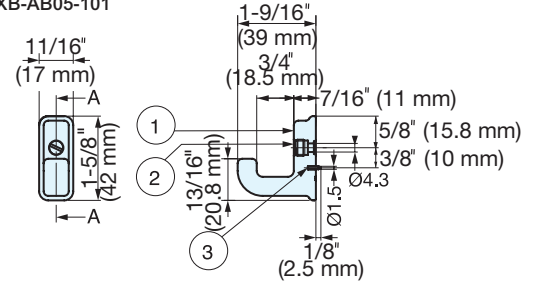

## PXB-AB05

Bronze Brown

Bronze Black

• Vintage design with brass casting.

PXB-AB05-101

PXB-AB05-111

Item No.	Color	Load Capacity kg (lbs)	W	H	D	Weight (g)
PXB-AB05-101-BL	Bronze Black	10 (22 lbs)	11/16" (17 mm)	1-5/8" (42 mm)	1-9/16" (39 mm)	79
PXB-AB05-101-BR	Bronze Brown					
PXB-AB05-111-BL	Bronze Black	10 (22 lbs)	15/16" (23.5 mm)	2-1/4" (58 mm)	2-1/8" (54 mm)	210
PXB-AB05-111-BR	Bronze Brown					

## PXB-AC05-111

Bronze Black

Bronze Brown

• Vintage design with brass casting.

No.	Part Name	Material	Finish
①	Body	Brass	Bronze Black (BL)
②	Insert		Bronze Brown (BR)
③	Screw	Bronze	

Item No.	Color	Load Capacity kgf (lbs)	W	H	D	Weight (g)
PXB-AC05-111-BL	Bronze Black	20 (44 lbs)	36 (1-7/16")	52.5 (2-1/16")	58 (2-1/4")	400
PXB-AC05-111-BR	Bronze Brown					