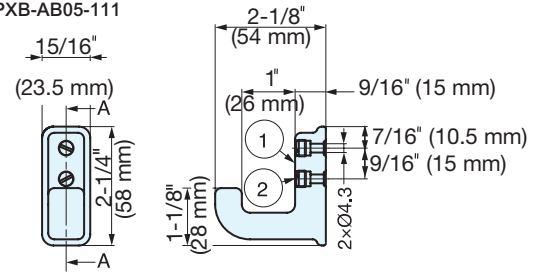

## PXB-AB05

Bronze Brown

Bronze Black

• Vintage design with brass casting.

PXB-AB05-101

PXB-AB05-111

Item No.	Color	Load Capacity kg (lbs)	W	H	D	Weight (g)
PXB-AB05-101-BL	Bronze Black	10 (22 lbs)	11/16" (17 mm)	1-5/8" (42 mm)	1-9/16" (39 mm)	79
PXB-AB05-101-BR	Bronze Brown					
PXB-AB05-111-BL	Bronze Black	10 (22 lbs)	15/16" (23.5 mm)	2-1/4" (58 mm)	2-1/8" (54 mm)	210
PXB-AB05-111-BR	Bronze Brown					

## PXB-AC05-111

Bronze Black

Bronze Brown

• Vintage design with brass casting.

No.	Part Name	Material	Finish
①	Body	Brass	Bronze Black (BL)
②	Insert		Bronze Brown (BR)
③	Screw	Bronze	

Item No.	Color	Load Capacity kgf (lbs)	W	H	D	Weight (g)
PXB-AC05-111-BL	Bronze Black	20 (44 lbs)	36 (1-7/16")	52.5 (2-1/16")	58 (2-1/4")	400
PXB-AC05-111-BR	Bronze Brown					