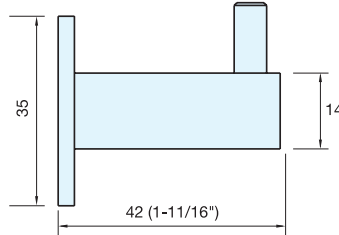

COAT HOOK

STAINLESS
304
STEEL

STAINLESS
303
STEEL

LOAD CAPACITY
10 kg
22 lbs

DSH-01

• Supplied with screw, and plastic expansion anchor.

Installation

Item No.	Finish	Load Capacity (kg)	Weight (g)	Box (pcs)	Carton (pcs)
DSH-01	Satin	10 (22 lbs)	71	25	250
DSH-01-BL	Black				

Material	Finish
303/304 Stainless Steel	Satin, Black (BL)

COAT HOOK

STAINLESS
304
STEEL

STAINLESS
303
STEEL

LOAD CAPACITY
10 kg
22 lbs

DSH-04

• Supplied with screw, and plastic expansion anchor.

Installation

Item No.	Load Capacity (kg)	Weight (g)	Box (pcs)	Carton (pcs)
DSH-04	10 (22 lbs)	55	25	250

Material	Finish
303/304 Stainless Steel	Satin

COAT HOOK

STAINLESS
304
STEEL

STAINLESS
303
STEEL

LOAD CAPACITY
10 kg
22 lbs

DSH-05

• Supplied with screws and plastic expansion anchors.

Installation

Item No.	Load Capacity (kg)	Weight (g)	Box (pcs)	Carton (pcs)
DSH-05	10 (22 lbs)	280	1	10

Material	Finish
303/304 Stainless Steel	Satin