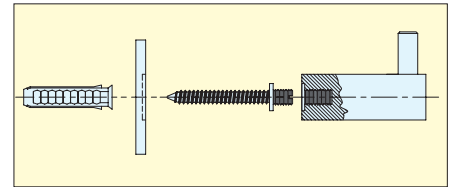

COAT HOOK

STAINLESS
304
STEEL

STAINLESS
303
STEEL

LOAD CAPACITY
10 kg
22 lbs

DSH-01

• Supplied with screw, and plastic expansion anchor.

Installation

Item No.	Finish	Load Capacity (kg)	Weight (g)	Box (pcs)	Carton (pcs)
DSH-01	Satin	10 (22 lbs)	71	25	250
DSH-01-BL	Black				

Material	Finish
303/304 Stainless Steel	Satin, Black (BL)

COAT HOOK

STAINLESS
304
STEEL

STAINLESS
303
STEEL

LOAD CAPACITY
10 kg
22 lbs

DSH-04

• Supplied with screw, and plastic expansion anchor.

Installation

Item No.	Load Capacity (kg)	Weight (g)	Box (pcs)	Carton (pcs)
DSH-04	10 (22 lbs)	55	25	250

Material	Finish
303/304 Stainless Steel	Satin

COAT HOOK

STAINLESS
304
STEEL

STAINLESS
303
STEEL

LOAD CAPACITY
10 kg
22 lbs