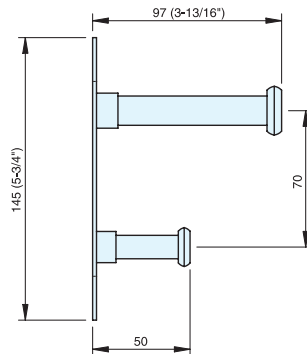

COAT HOOK

STAINLESS
304
STEEL

STAINLESS
303
STEEL

LOAD CAPACITY
10 kg
22 lbs

DSH-01

• Supplied with screw, and plastic expansion anchor.

Installation

Item No.	Finish	Load Capacity (kg)	Weight (g)	Box (pcs)	Carton (pcs)
DSH-01	Satin	10 (22 lbs)	71	25	250
DSH-01-BL	Black				

Material	Finish
303/304 Stainless Steel	Satin, Black (BL)

COAT HOOK

STAINLESS
304
STEEL

STAINLESS
303
STEEL

LOAD CAPACITY
10 kg
22 lbs

DSH-04

• Supplied with screw, and plastic expansion anchor.

Installation

Item No.	Load Capacity (kg)	Weight (g)	Box (pcs)	Carton (pcs)
DSH-04	10 (22 lbs)	55	25	250

Material	Finish
303/304 Stainless Steel	Satin

COAT HOOK

STAINLESS
304
STEEL

STAINLESS
303
STEEL

LOAD CAPACITY
10 kg
22 lbs

DSH-05

• Supplied with screws and plastic expansion anchors.

Installation

Item No.	Load Capacity (kg)	Weight (g)	Box (pcs)	Carton (pcs)
DSH-05	10 (22 lbs)	280	1	10

Material	Finish
303/304 Stainless Steel	Satin