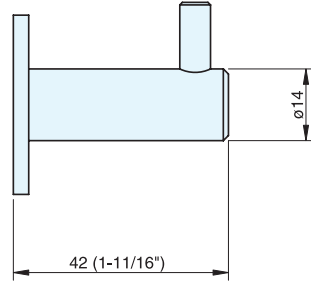

COAT HOOK

STAINLESS
304
STEEL

STAINLESS
303
STEEL

LOAD CAPACITY
10 kg
22 lbs

DSH-01

• Supplied with screw, and plastic expansion anchor.

Installation

Item No.	Finish	Load Capacity (kg)	Weight (g)	Box (pcs)	Carton (pcs)
DSH-01	Satin	10 (22 lbs)	71	25	250
DSH-01-BL	Black				

Material	Finish
303/304 Stainless Steel	Satin, Black (BL)

COAT HOOK

STAINLESS
304
STEEL

STAINLESS
303
STEEL

LOAD CAPACITY
10 kg
22 lbs

DSH-04

• Supplied with screw, and plastic expansion anchor.

Installation

Item No.	Load Capacity (kg)	Weight (g)	Box (pcs)	Carton (pcs)
DSH-04	10 (22 lbs)	55	25	250

Material	Finish
303/304 Stainless Steel	Satin

COAT HOOK

STAINLESS
304
STEEL

STAINLESS
303
STEEL

LOAD CAPACITY
10 kg
22 lbs

DSH-05

• Supplied with screws and plastic expansion anchors.

Installation

Item No.	Load Capacity (kg)	Weight (g)	Box (pcs)	Carton (pcs)
DSH-05	10 (22 lbs)	280	1	10

Material	Finish
303/304 Stainless Steel	Satin