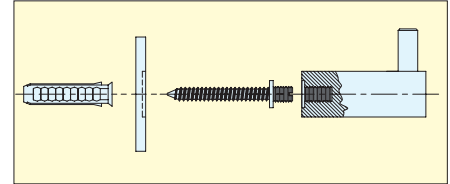

COAT HOOK

STAINLESS
304
STEEL

STAINLESS
303
STEEL

LOAD CAPACITY
10 kg
22 lbs

DSH-01

• Supplied with screw, and plastic expansion anchor.

Installation

Item No.	Finish	Load Capacity (kg)	Weight (g)	Box (pcs)	Carton (pcs)
DSH-01	Satin	10 (22 lbs)	71	25	250
DSH-01-BL	Black				

Material	Finish
303/304 Stainless Steel	Satin, Black (BL)

COAT HOOK

STAINLESS
304
STEEL

STAINLESS
303
STEEL

LOAD CAPACITY
10 kg
22 lbs

DSH-04

• Supplied with screw, and plastic expansion anchor.

Installation