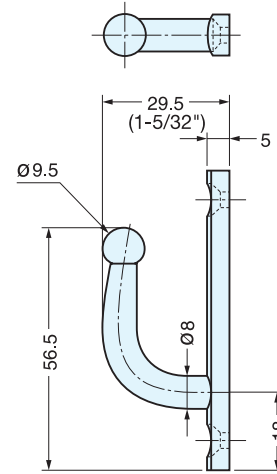

CURTAIN TIE BACK HOOK

KB-F-70

Item No.	Weight (g)	Box (pcs)	Carton (pcs)	Part Name	Material	Finish
KB-F-70	46	5	50	Mounting plate	304 Stainless Steel	Polished
				Hook	303 Stainless Steel	

CURTAIN TIE BACK HOOK

KB-F-75

Item No.	Weight (g)	Box (pcs)	Carton (pcs)	Part Name	Material	Finish
KB-F-75	56	5	50	Mounting plate	304 Stainless Steel	Polished
				Hook	303 Stainless Steel	