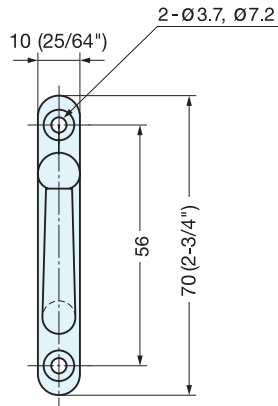

CURTAIN TIE BACK HOOK

KB-F-70

Item No.	Weight (g)	Box (pcs)	Carton (pcs)	Part Name	Material	Finish
KB-F-70	46	5	50	Mounting plate	304 Stainless Steel	Polished
				Hook	303 Stainless Steel	

CURTAIN TIE BACK HOOK

KB-F-75

Item No.	Weight (g)	Box (pcs)	Carton (pcs)	Part Name	Material	Finish
KB-F-75	56	5	50	Mounting plate	304 Stainless Steel	Polished
				Hook	303 Stainless Steel	