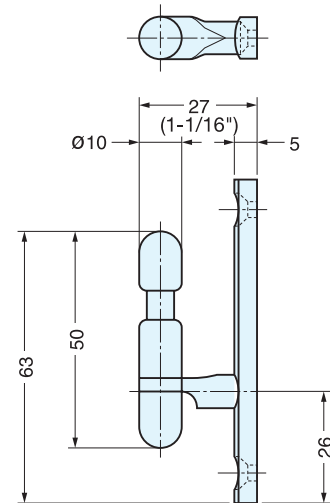

CURTAIN TIE BACK HOOK

KB-F-70

Item No.	Weight (g)	Box (pcs)	Carton (pcs)	Part Name	Material	Finish
KB-F-70	46	5	50	Mounting plate	304 Stainless Steel	Polished
				Hook	303 Stainless Steel	

CURTAIN TIE BACK HOOK

KB-F-75

Item No.	Weight (g)	Box (pcs)	Carton (pcs)	Part Name	Material	Finish
KB-F-75	56	5	50	Mounting plate	304 Stainless Steel	Polished
				Hook	303 Stainless Steel	