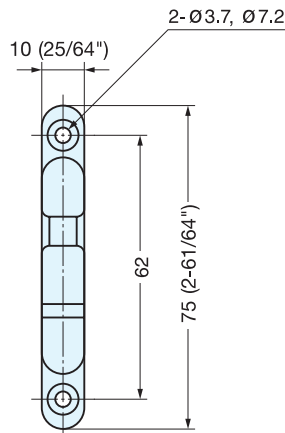

CURTAIN TIE BACK HOOK

KB-F-70

Item No.	Weight (g)	Box (pcs)	Carton (pcs)	Part Name	Material	Finish
KB-F-70	46	5	50	Mounting plate	304 Stainless Steel	Polished
				Hook	303 Stainless Steel	

CURTAIN TIE BACK HOOK

KB-F-75

Item No.	Weight (g)	Box (pcs)	Carton (pcs)	Part Name	Material	Finish
KB-F-75	56	5	50	Mounting plate	304 Stainless Steel	Polished
				Hook	303 Stainless Steel	