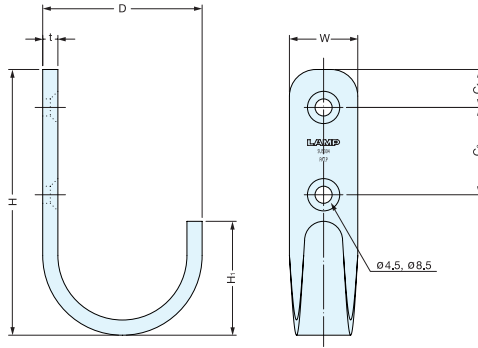

HOOK

XL-HJT

- 304 stainless steel hooks.
- Available in Mirror (M) or Combination of Mirror and Satin (TT) finish.

Material	Finish	
	M	TT
304 Stainless Steel	Mirror	Mirror and Satin Combination

Item No.	D	W	H	H ₁	P ₁	P ₂	Load Capacity (kg)	Weight (g)	Box (pcs)	Carton (pcs)
XL-HJT-55/M	33 (1-5/16")	15 (9/16")	55 (2-3/16")	23 (15/16")	8 (5/16")	19 (3/4")	10 (22.0 lbs)	34	30	300
XL-HJT-55/TT										
XL-HJT-70/M	43 (1-11/16")	18 (11/16")	70 (2-3/4")	30 (1-3/16")	10 (3/8")	23 (15/16")	8 (17.6 lbs)	53	20	200
XL-HJT-70/TT										

HOOK

HJT

- 4mm thick material designed for excellent durability.

Material	Finish
304 Stainless Steel	Satin (S)/Black (BL)

Item No.	D	H	H ₁	t	W	C ₁	C ₂	Load Capacity (kg)	Weight (g)	Box (pcs)	Carton (pcs)
HJT-55S	33 (1-5/16")	55 (2-3/16")	23 (15/16")	4 (3/16")	15 (9/16")	8 (5/16")	19 (3/4")	10 (22.0 lbs)	34	30	300
HJT-55SBL					18 (11/16")	10 (3/8")	23 (15/16")	8 (17.6 lbs)	53	20	200
HJT-70S	43 (1-11/16")	70 (2-3/4")	30 (1-3/16")								
HJT-70SBL											

FORK HOOK

EU

- Hook with unique design.
- Can hang 3 items at the same time: two on the tips and one on the neck.
- Two-tip shape ideal to hang hats, caps etc.

Item No.	W ₁	(W ₂)	D ₁	D ₂	(D ₃)	D ₄	H ₁	H ₂	d	d ₁	P ₁	P ₂
EU-50	22	38 (1-1/2")	38 (1-1/2")	4	17.8	5	50 (1-31/32")	9	4	7.4	7	20
EU-72	32	56 (2-13/64")	52 (2-3/64")	6	23.0	8	72 (2-53/64")	14	4.6	8.6	10	34

Item No.	Load Capacity (kg)	Weight (g)	Box (pcs)	Carton (pcs)
EU-50	20 (44 lbs)	42	20	120
EU-72	30 (66 lbs)	118	10	60

Material	Finish
316 Stainless Steel	Mirror