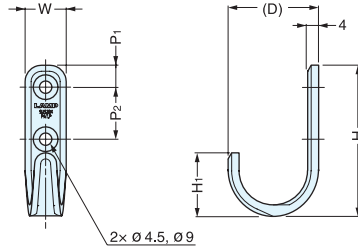

HOOK

XL-HJT

- 304 stainless steel hooks.
- Available in Mirror (M) or Combination of Mirror and Satin (TT) finish.

Material	Finish	
	M	TT
304 Stainless Steel	Mirror	Mirror and Satin Combination

Item No.	D	W	H	H ₁	P ₁	P ₂	Load Capacity (kg)	Weight (g)	Box (pcs)	Carton (pcs)
XL-HJT-55/M	33 (1-5/16")	15 (9/16")	55 (2-3/16")	23 (15/16")	8 (5/16")	19 (3/4")	10 (22.0 lbs)	34	30	300
XL-HJT-55/TT										
XL-HJT-70/M	43 (1-11/16")	18 (11/16")	70 (2-3/4")	30 (1-3/16")	10 (3/8")	23 (15/16")	8 (17.6 lbs)	53	20	200
XL-HJT-70/TT										

HOOK

HJT

- 4mm thick material designed for excellent durability.

Material	Finish
304 Stainless Steel	Satin (S)/Black (BL)

Item No.	D	H	H ₁	t	W	C ₁	C ₂	Load Capacity (kg)	Weight (g)	Box (pcs)	Carton (pcs)
HJT-55S	33 (1-5/16")	55 (2-3/16")	23 (15/16")	4 (3/16")	15 (9/16")	8 (5/16")	19 (3/4")	10 (22.0 lbs)	34	30	300
HJT-55SBL					18 (11/16")	10 (3/8")	23 (15/16")	8 (17.6 lbs)	53	20	200
HJT-70S	43 (1-11/16")	70 (2-3/4")	30 (1-3/16")								
HJT-70SBL											

FORK HOOK

EU

- Hook with unique design.
- Can hang 3 items at the same time: two on the tips and one on the neck.
- Two-tip shape ideal to hang hats, caps etc.

Item No.	W ₁	(W ₂)	D ₁	D ₂	(D ₃)	D ₄	H ₁	H ₂	d	d ₁	P ₁	P ₂
EU-50	22	38 (1-1/2")	38 (1-1/2")	4	17.8	5	50 (1-31/32")	9	4	7.4	7	20
EU-72	32	56 (2-13/64")	52 (2-3/64")	6	23.0	8	72 (2-53/64")	14	4.6	8.6	10	34

Item No.	Load Capacity (kg)	Weight (g)	Box (pcs)	Carton (pcs)
EU-50	20 (44 lbs)	42	20	120
EU-72	30 (66 lbs)	118	10	60

Material	Finish
316 Stainless Steel	Mirror