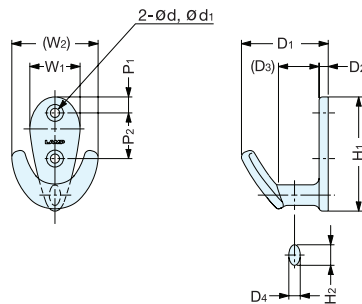

HOOK

XL-HJT

- 304 stainless steel hooks.
- Available in Mirror (M) or Combination of Mirror and Satin (TT) finish.

Material	Finish	
	M	TT
304 Stainless Steel	Mirror	Mirror and Satin Combination

Item No.	D	W	H	H ₁	P ₁	P ₂	Load Capacity (kg)	Weight (g)	Box (pcs)	Carton (pcs)
XL-HJT-55/M	33 (1-5/16")	15 (9/16")	55 (2-3/16")	23 (15/16")	8 (5/16")	19 (3/4")	10 (22.0 lbs)	34	30	300
XL-HJT-55/TT										
XL-HJT-70/M	43 (1-11/16")	18 (11/16")	70 (2-3/4")	30 (1-3/16")	10 (3/8")	23 (15/16")	8 (17.6 lbs)	53	20	200
XL-HJT-70/TT										

HOOK

HJT

- 4mm thick material designed for excellent durability.

Material	Finish
304 Stainless Steel	Satin (S)/Black (BL)

Item No.	D	H	H ₁	t	W	C ₁	C ₂	Load Capacity (kg)	Weight (g)	Box (pcs)	Carton (pcs)
HJT-55S	33 (1-5/16")	55 (2-3/16")	23 (15/16")	4 (3/16")	15 (9/16")	8 (5/16")	19 (3/4")	10 (22.0 lbs)	34	30	300
HJT-55SBL					18 (11/16")	10 (3/8")	23 (15/16")	8 (17.6 lbs)	53	20	200
HJT-70S	43 (1-11/16")	70 (2-3/4")	30 (1-3/16")								
HJT-70SBL											

FORK HOOK

EU

- Hook with unique design.
- Can hang 3 items at the same time: two on the tips and one on the neck.
- Two-tip shape ideal to hang hats, caps etc.

Item No.	W ₁	(W ₂)	D ₁	D ₂	(D ₃)	D ₄	H ₁	H ₂	d	d ₁	P ₁	P ₂
EU-50	22	38 (1-1/2")	38 (1-1/2")	4	17.8	5	50 (1-31/32")	9	4	7.4	7	20
EU-72	32	56 (2-13/64")	52 (2-3/64")	6	23.0	8	72 (2-53/64")	14	4.6	8.6	10	34