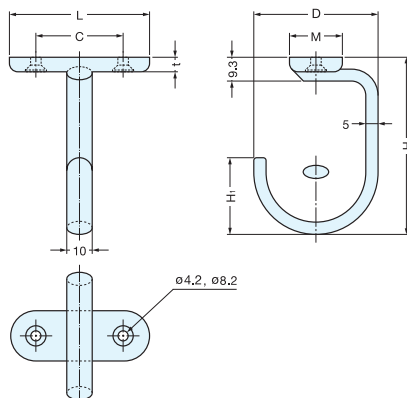

HOOK

DS-H-50, 60

Material	Finish
303 Stainless Steel	Mirror

Item No.	D	C	H	H <sub>1</sub>	L	M	t	Load Capacity (kg)	Weight (g)	Box (pcs)
DS-H-50	50	35	70 ( 2-3/4" )	30	55 ( 2-5/32" )	20	6	10 (22 lbs)	100	5
DS-H-60	60		100 ( 3-15/16" )	40					105	

HOOK

KB-H-35, 40

Material	Finish
303 Stainless Steel	Mirror

Item No.	D	C	H	H <sub>1</sub>	L	M	t	Load Capacity (kg)	Weight (g)	Box (pcs)
KB-H-35	35	27	45 ( 1-25/32" )	22	40 ( 1-37/64" )	13	4	20 (44 lbs)	50	10
KB-H-40	40		50 ( 1-31/32" )	25					55	

HOOK

TA-3

• Anti-rotation pin prevents hook from turning.

Material	Finish
304 Stainless Steel	Mirror

Item No.	D	W	H	H <sub>1</sub>	t	Load Capacity (kg)	Weight (g)	Box (pcs)	Carton (pcs)
TA-3S	22 ( 7/8" )	9	29 ( 1-9/64" )	16	4.0	16 (35 lbs)	10	30	600
TA-3L	30 ( 1-3/16" )	10	34 ( 1-11/32" )	22	5.5		19	20	400