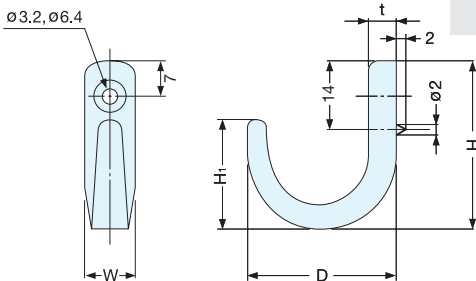

HOOK

DS-H-50, 60

Material	Finish
303 Stainless Steel	Mirror

Item No.	D	C	H	H <sub>1</sub>	L	M	t	Load Capacity (kg)	Weight (g)	Box (pcs)
DS-H-50	50	35	70 ( 2-3/4" )	30	55 ( 2-5/32" )	20	6	10 (22 lbs)	100	5
DS-H-60	60		100 ( 3-15/16" )	40					105	

HOOK

KB-H-35, 40

Material	Finish
303 Stainless Steel	Mirror

Item No.	D	C	H	H <sub>1</sub>	L	M	t	Load Capacity (kg)	Weight (g)	Box (pcs)
KB-H-35	35	27	45 ( 1-25/32" )	22	40 ( 1-37/64" )	13	4	20 (44 lbs)	50	10
KB-H-40	40		50 ( 1-31/32" )	25					55	

HOOK

TA-3

• Anti-rotation pin prevents hook from turning.

Material	Finish
304 Stainless Steel	Mirror

Item No.	D	W	H	H <sub>1</sub>	t	Load Capacity (kg)	Weight (g)	Box (pcs)	Carton (pcs)
TA-3S	22 ( 7/8" )	9	29 ( 1-9/64" )	16	4.0	16 (35 lbs)	10	30	600
TA-3L	30 ( 1-3/16" )	10	34 ( 1-11/32" )	22	5.5		19	20	400