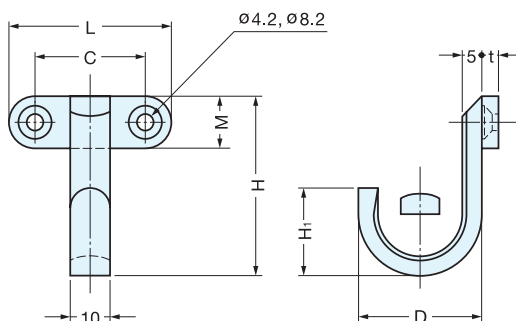

HOOK

DS-H-50, 60

Material	Finish
303 Stainless Steel	Mirror

Item No.	D	C	H	H <sub>1</sub>	L	M	t	Load Capacity (kg)	Weight (g)	Box (pcs)
DS-H-50	50	35	70 ( 2-3/4" )	30	55 ( 2-5/32" )	20	6	10 (22 lbs)	100	5
DS-H-60	60		100 ( 3-15/16" )	40					105	

HOOK

KB-H-35, 40

Material	Finish
303 Stainless Steel	Mirror

Item No.	D	C	H	H <sub>1</sub>	L	M	t	Load Capacity (kg)	Weight (g)	Box (pcs)
KB-H-35	35	27	45 ( 1-25/32" )	22	40 ( 1-37/64" )	13	4	20 (44 lbs)	50	10
KB-H-40	40		50 ( 1-31/32" )	25					55	

HOOK

TA-3

• Anti-rotation pin prevents hook from turning.

Material	Finish
304 Stainless Steel	Mirror

Item No.	D	W	H	H <sub>1</sub>	t	Load Capacity (kg)	Weight (g)	Box (pcs)	Carton (pcs)
TA-3S	22 ( 7/8" )	9	29 ( 1-9/64" )	16	4.0	16 (35 lbs)	10	30	600
TA-3L	30 ( 1-3/16" )	10	34 ( 1-11/32" )	22	5.5		19	20	400