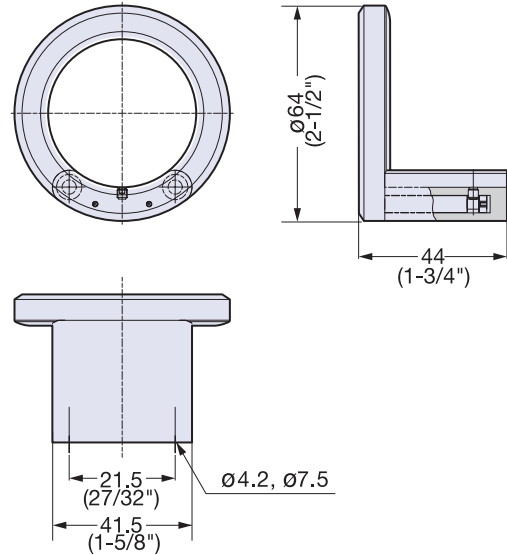

## ZL-2105

HOOKS

Zwei L HOOKS

• Supplied with stainless steel wood screws (4 × 50).

Item No.	Material	Finish/Color	Load Capacity (kg)
ZL-2105	316 Stainless Steel	Zwei L	15 (33 lbs)

# Zwei L Hook

STAINLESS  
316  
STEEL

## ZL-3401

• Supplied with stainless steel wood screws (4 × 30).

Item No.	Material	Finish Color	A	B	C	D	E	F	t	t <sub>1</sub>	Load Capacity (kg)
ZL-3401-10	316 Stainless Steel	Zwei L	36.7 (1-7/16")	60 ( 2-3/8" )	37 (1-7/16")	24.5	90°	10 (13/32")	3.8	6	20.4 (45 lbs)
ZL-3401-16			58.0 (2-9/32")	93 (3-21/32")	52 (2-1/16")	41.0	120°	6 ( 5/8" )	3.8	10	30.6 (67 lbs)
ZL-3401-25			91.0 (3-9/16")	145 (5-23/32")	80 ( 3-1/8" )	65.0		25 ( 1" )	6.0	16	40.8 (90 lbs)