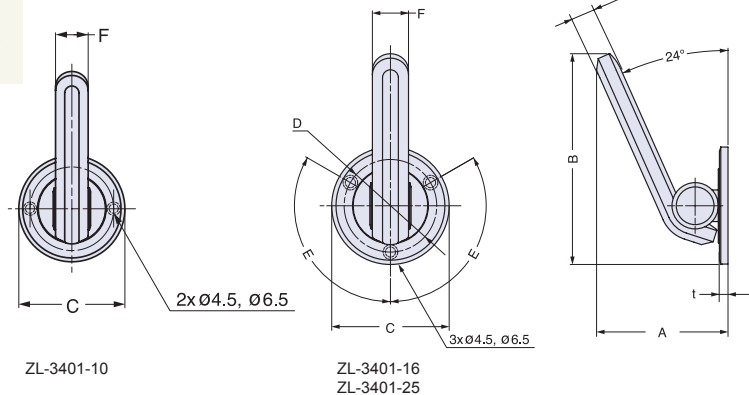

## ZL-2105

HOOKS

Zwei L HOOKS

• Supplied with stainless steel wood screws (4 × 50).

Item No.	Material	Finish/Color	Load Capacity (kg)
ZL-2105	316 Stainless Steel	Zwei L	15 (33 lbs)

## ZL-3401

• Supplied with stainless steel wood screws (4 × 30).

Item No.	Material	Finish Color	A	B	C	D	E	F	t	t <sub>1</sub>	Load Capacity (kg)
ZL-3401-10	316 Stainless Steel	Zwei L	36.7 (1-7/16")	60 ( 2-3/8" )	37 (1-7/16")	24.5	90°	10 (13/32")	3.8	6	20.4 (45 lbs)
ZL-3401-16			58.0 (2-9/32")	93 (3-21/32")	52 (2-1/16")	41.0	120°	6 ( 5/8" )	3.8	10	30.6 (67 lbs)
ZL-3401-25			91.0 (3-9/16")	145 (5-23/32")	80 ( 3-1/8" )	65.0		25 ( 1" )	6.0	16	40.8 (90 lbs)