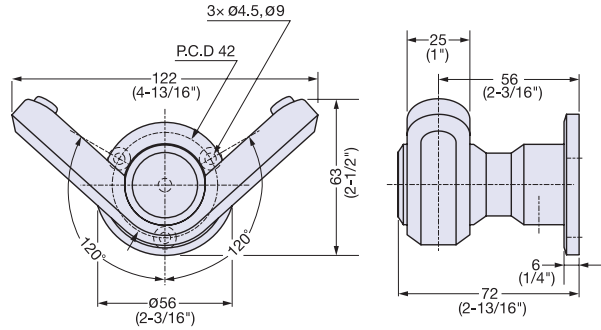

Zwei L Hook

ZL-2103

• Supplied with stainless steel wood screws (4.1 × 32), anchor plug and 3 mm allen key.

No.	Part Name	Material	Finish/Color
①	Hook	316 Stainless Steel	Zwei L
②	Cover		
③	Pin		Plain
④	Base Plate		
⑤	Cap	Silicone Rubber	Clear
⑥	Screws	316 Stainless Steel	Plain

Item No.	Weight (g)	Box (pcs)
ZL-2103	841	1

Zwei L Hook

ZL-2104

• Supplied with stainless steel wood screw (4.1 × 32).

Part Name	Material	Finish/Color
Body	316 Stainless Steel	Zwei L

Item No.	A	B	C	P ₁	P ₂	Load Capacity (kg)	Weight (g)	Box (pcs)
ZL-2104-10	10 (3/8")	29 (1-1/8")	29 (1-1/8")	5	7	16.3 (36 lbs)	-	1
ZL-2104-16	16 (5/8")	47 (1-7/8")	47 (1-7/8")	8	10	48.4 (107 lbs)	-	1