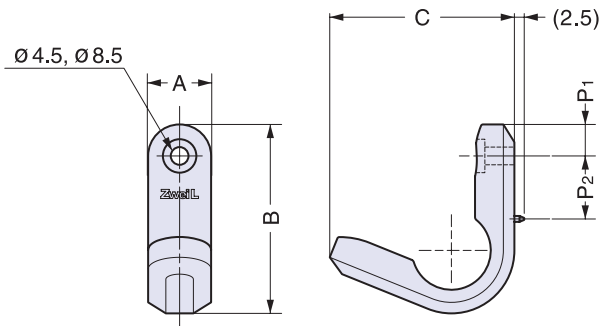

Zwei L Hook

ZL-2103

• Supplied with stainless steel wood screws (4.1 × 32), anchor plug and 3 mm allen key.

No.	Part Name	Material	Finish/Color
①	Hook	316 Stainless Steel	Zwei L
②	Cover		
③	Pin		Plain
④	Base Plate		
⑤	Cap	Silicone Rubber	Clear
⑥	Screws	316 Stainless Steel	Plain

Item No.	Weight (g)	Box (pcs)
ZL-2103	841	1

Zwei L Hook

ZL-2104

• Supplied with stainless steel wood screw (4.1 × 32).

Part Name	Material	Finish/Color
Body	316 Stainless Steel	Zwei L

Item No.	A	B	C	P ₁	P ₂	Load Capacity (kg)	Weight (g)	Box (pcs)
ZL-2104-10	10 (3/8")	29 (1-1/8")	29 (1-1/8")	5	7	16.3 (36 lbs)	-	1
ZL-2104-16	16 (5/8")	47 (1-7/8")	47 (1-7/8")	8	10	48.4 (107 lbs)	-	1