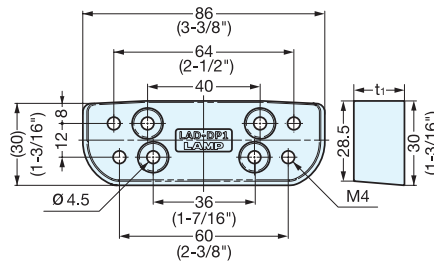

SPACER FOR THICKER PANEL

LAD-DP

• Optional spacer for LAD-ST.

Item No.	t ₁	Panel Thickness (t)	Box	Carton (pcs)	Material	Color
LAD-DP1	18 (3/4")	25~35 mm	50	200	Polyacetal	Grey
LAD-DP2	25 (1")	30~40 mm				

UNDER MOUNTING BRACKET

LAD-BKT

• Optional under mounting bracket for LAD-ST.

Item No.	Material	Box	Carton (pcs)	Color
LAD-BKT	Steel	20	100	Nickel