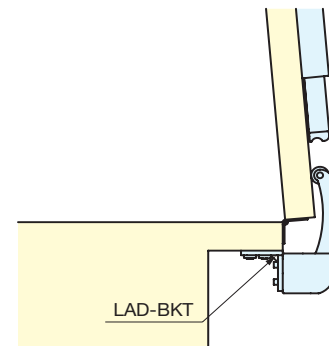

SPACER FOR THICKER PANEL

LAD-DP

• Optional spacer for LAD-ST.

Item No.	t ₁	Panel Thickness (t)	Box	Carton (pcs)	Material	Color
LAD-DP1	18 (3/4")	25~35 mm	50	200	Polyacetal	Grey
LAD-DP2	25 (1")	30~40 mm				

UNDER MOUNTING BRACKET

LAD-BKT

• Optional under mounting bracket for LAD-ST.

Item No.	Material	Box	Carton (pcs)	Color
LAD-BKT	Steel	20	100	Nickel