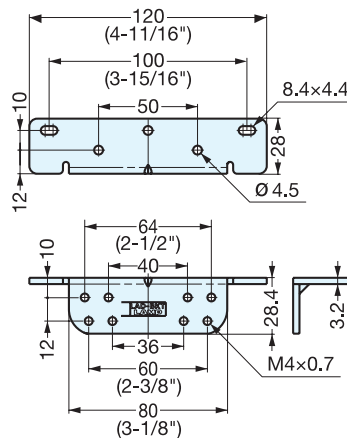

SPACER FOR THICKER PANEL

LAD-DP

• Optional spacer for LAD-ST.

Item No.	t ₁	Panel Thickness (t)	Box	Carton (pcs)	Material	Color
LAD-DP1	18 (3/4")	25~35 mm	50	200	Polyacetal	Grey
LAD-DP2	25 (1")	30~40 mm				

UNDER MOUNTING BRACKET

LAD-BKT

• Optional under mounting bracket for LAD-ST.

Item No.	Material	Box	Carton (pcs)	Color
LAD-BKT	Steel	20	100	Nickel