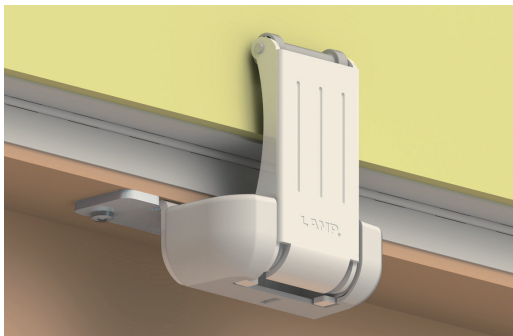

SPACER FOR THICKER PANEL

LAD-DP

• Optional spacer for LAD-ST.

Item No.	t ₁	Panel Thickness (t)	Box	Carton (pcs)	Material	Color
LAD-DP1	18 (3/4")	25~35 mm	50	200	Polyacetal	Grey
LAD-DP2	25 (1")	30~40 mm				

UNDER MOUNTING BRACKET

LAD-BKT

• Optional under mounting bracket for LAD-ST.

Item No.	Material	Box	Carton (pcs)	Color
LAD-BKT	Steel	20	100	Nickel