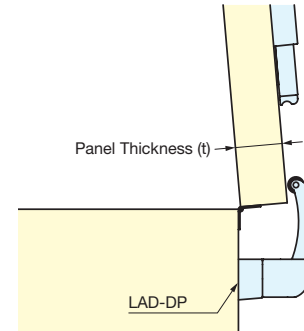

SPACER FOR THICKER PANEL

LAD-DP

• Optional spacer for LAD-ST.

Item No.	t ₁	Panel Thickness (t)	Box	Carton (pcs)	Material	Color
LAD-DP1	18 (3/4")	25~35 mm	50	200	Polyacetal	Grey
LAD-DP2	25 (1")	30~40 mm				