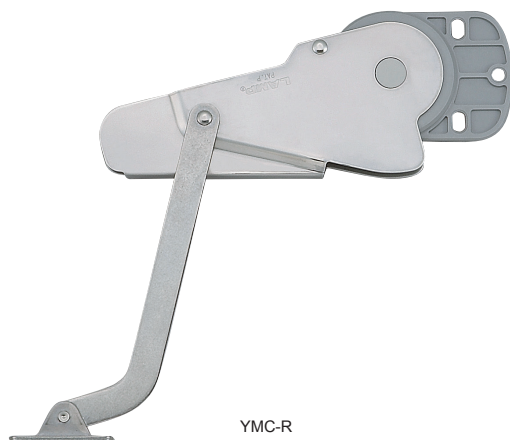

# MINI-DOOR CLOSER (W/DAMPER)

YMC

YMC-R

- Low profile door closer for small, horizontally swinging doors.
- Equipped with dampening mechanism for soft close.
- Stay will hold the door in 90° open position.
- Push the door to close. Once pushed, stay will gently pull the door and close.
- Thin body designed to be installed on top panel.
- Durable stainless steel construction.
- Handed: Specific left and right hand mounting.
- \*Recommended screws : M4

YMC-R model

Installation (With Concealed Hinge)

Installation (With Piano/Butt Hinge)

Item No.		Opening Angle	Door Weight (kg) (0.66~1.54 lbs)	Door Width (mm) (11-13/16")	Weight (g)	Box (pcs)	Carton (pcs)	Material	Finish/Color
Left	Right								
YMC-L	YMC-R	0°~90°			103	50	500	PBT, 304 Stainless Steel	Grey, Plain