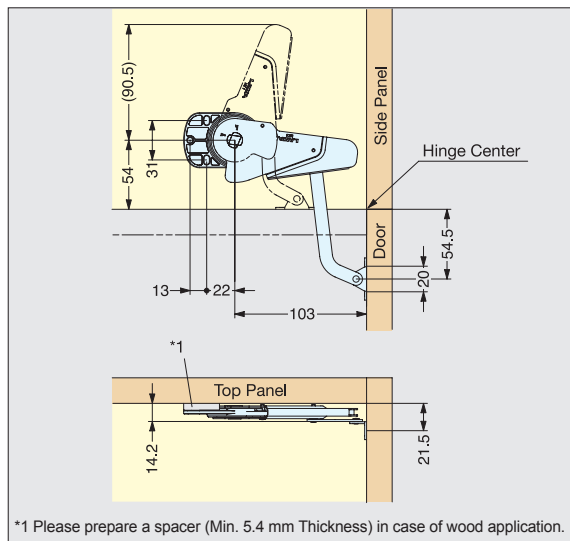

# MINI-DOOR CLOSER (W/DAMPER)

YMC

YMC-R

- Low profile door closer for small, horizontally swinging doors.
- Equipped with dampening mechanism for soft close.
- Stay will hold the door in 90° open position.
- Push the door to close. Once pushed, stay will gently pull the door and close.
- Thin body designed to be installed on top panel.
- Durable stainless steel construction.
- Handed: Specific left and right hand mounting.
- \*Recommended screws : M4

YMC-R model

Installation (With Concealed Hinge)

Installation (With Piano/Butt Hinge)

Item No.		Opening Angle	Door Weight (kg) (0.66~1.54 lbs)	Door Width (mm) (11-13/16")	Weight (g)	Box (pcs)	Carton (pcs)	Material	Finish/Color
Left	Right								
YMC-L	YMC-R	0°~90°			103	50	500	PBT, 304 Stainless Steel	Grey, Plain