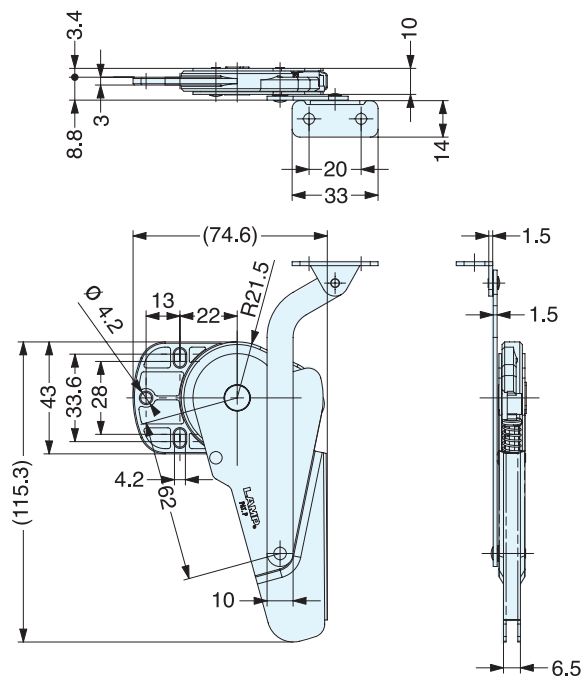

# MINI-DOOR CLOSER (W/DAMPER)

YMC

YMC-R

- Low profile door closer for small, horizontally swinging doors.
- Equipped with dampening mechanism for soft close.
- Stay will hold the door in 90° open position.
- Push the door to close. Once pushed, stay will gently pull the door and close.
- Thin body designed to be installed on top panel.
- Durable stainless steel construction.
- Handed: Specific left and right hand mounting.
- \*Recommended screws : M4

YMC-R model

Installation (With Concealed Hinge)

Installation (With Piano/Butt Hinge)

Item No.		Opening Angle	Door Weight (kg) (0.66~1.54 lbs)	Door Width (mm) (11-13/16")	Weight (g)	Box (pcs)	Carton (pcs)	Material	Finish/Color
Left	Right								
YMC-L	YMC-R	0°~90°			103	50	500	PBT, 304 Stainless Steel	Grey, Plain