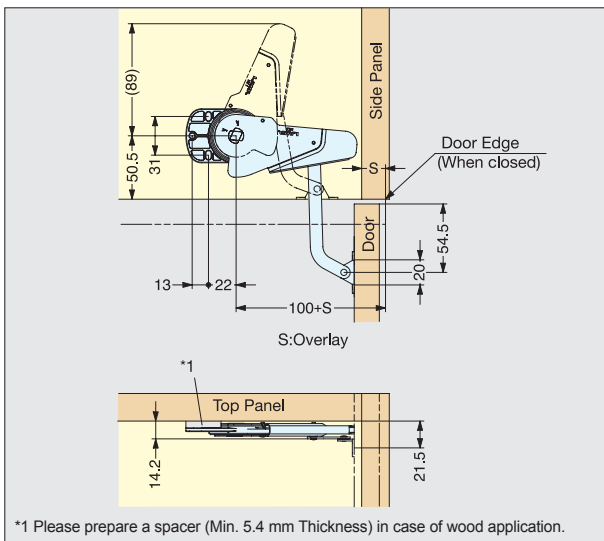

# MINI-DOOR CLOSER (W/DAMPER)

YMC

YMC-R

- Low profile door closer for small, horizontally swinging doors.
- Equipped with dampening mechanism for soft close.
- Stay will hold the door in 90° open position.
- Push the door to close. Once pushed, stay will gently pull the door and close.
- Thin body designed to be installed on top panel.
- Durable stainless steel construction.
- Handed: Specific left and right hand mounting.
- \*Recommended screws : M4

YMC-R model

Installation (With Concealed Hinge)

Installation (With Piano/Butt Hinge)

Item No.		Opening Angle	Door Weight (kg) (0.66~1.54 lbs)	Door Width (mm) (11-13/16")	Weight (g)	Box (pcs)	Carton (pcs)	Material	Finish/Color
Left	Right								
YMC-L	YMC-R	0°~90°			103	50	500	PBT, 304 Stainless Steel	Grey, Plain