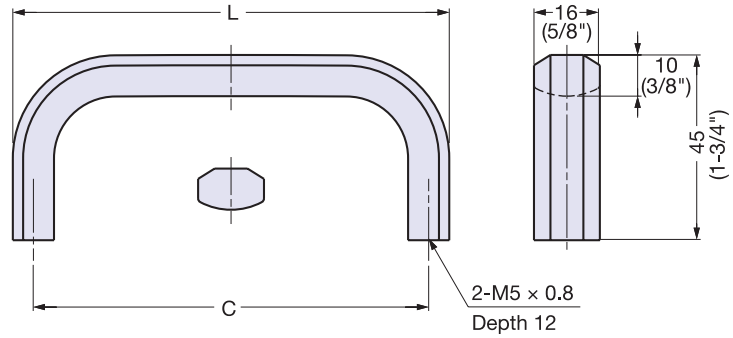

Zwei L Handle

ZL-2002

• Includes 1-3/16" long stainless steel screws (M5 × 30).

Item No.	Material	Finish/Color	L	C	Weight (g)	Box (pcs)
ZL-2002-96	316 Stainless Steel	Zwei L	106	96 (3-25/32")	165	12
ZL-2002-128			138	128 (5-1/32")	194	12
ZL-2002-160			170	160 (6-10/64")	233	12
ZL-2002-192			202	192 (7-9/16")	265	6
ZL-2002-256			266	256 (10-5/64")	332	6
ZL-2002-320			330	320 (12-19/32")	395	6

Zwei L Handle Base

ZL-2301

Plate/Screw Set for Handle (M4)

Item No.	Part Name	Material	Finish/Color
ZL-2301-2016	Screw (M4 × 16)	Stainless Steel	Zwei L
	Base Plate (ø16)	316 Stainless Steel	Zwei L
	Gasket (ø14)	Elastmoer	Plain

*2 pieces each included.

Plate/Screw Set for Handle (ø16)

Item No.	Part Name	Material	Finish/Color
ZL-2302-1916	Screw (M4 × 16)	Stainless Steel	Zwei L
	Base Plate (ø16)	316 Stainless Steel	Zwei L
	Gasket (ø14)	Elastomer	Plain

*2 pieces each included

Plate/Screw Set for Handle (ø25)

Item No.	Part Name	Material	Finish/Color
ZL-2302-1925	Screw (M4 × 16)	Stainless Steel	Zwei L
	Base Plate (ø25)	316 Stainless Steel	Zwei L
	Gasket (ø14)	Elastomer	Plain
	Gasket (ø20)	Elastomer	Plain