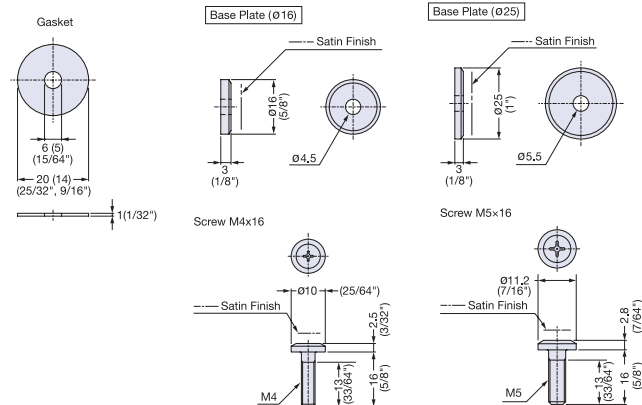

Zwei L Handle

ZL-2002

• Includes 1-3/16" long stainless steel screws (M5 × 30).

Item No.	Material	Finish/Color	L	C	Weight (g)	Box (pcs)
ZL-2002-96	316 Stainless Steel	Zwei L	106	96 (3-25/32")	165	12
ZL-2002-128			138	128 (5-1/32")	194	12
ZL-2002-160			170	160 (6-10/64")	233	12
ZL-2002-192			202	192 (7-9/16")	265	6
ZL-2002-256			266	256 (10-5/64")	332	6
ZL-2002-320			330	320 (12-19/32")	395	6

Zwei L Handle Base

ZL-2301

Plate/Screw Set for Handle (M4)

Item No.	Part Name	Material	Finish/Color
ZL-2301-2016	Screw (M4 × 16)	Stainless Steel	Zwei L
	Base Plate (ø16)	316 Stainless Steel	Zwei L
	Gasket (ø14)	Elastmoer	Plain

*2 each of screws, base plates, and 4 gaskets included.

Plate/Screw Set for Handle (M4)

Item No.	Part Name	Material	Finish/Color
ZL-2301-2025	Screw (M5 × 16)	Stainless Steel	Zwei L
	Base Plate (ø25)	316 Stainless Steel	Zwei L
	Gasket (ø14)	Elastomer	Plain
	Gasket (ø20)	Elastomer	Plain

*2 pieces each included.

Plate/Screw Set for Handle (ø16)

Item No.	Part Name	Material	Finish/Color
ZL-2302-1916	Screw (M4 × 16)	Stainless Steel	Zwei L
	Base Plate (ø16)	316 Stainless Steel	Zwei L
	Gasket (ø14)	Elastomer	Plain