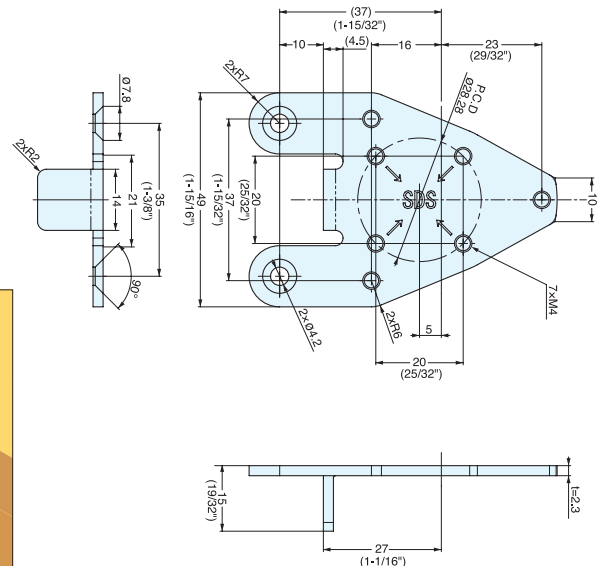

Material	Finish
Steel	Chromate