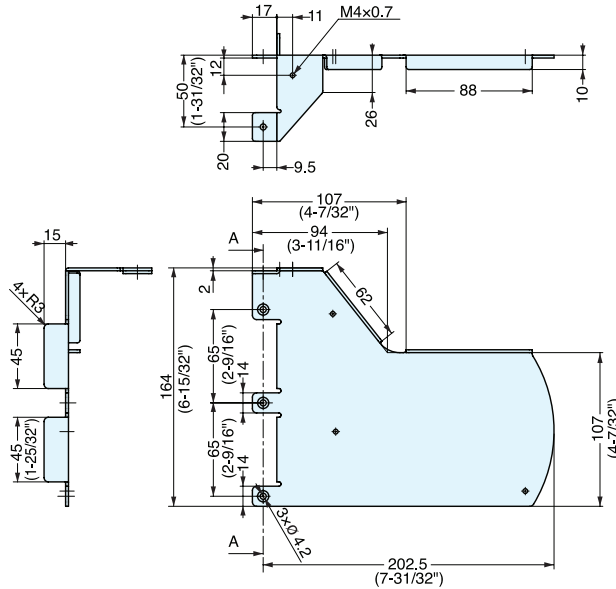

# FACE FRAME BRACKET

## FFCB-SLU

- Works with SLU-ELAN Series on face frame cabinets.
- Sold per pair.

Material	Finish
Steel	Chromate

## FFCB-SD-1

- Works with NSDX/SDS Series on face frame cabinets.
- Sold per piece.
- Please specify the quantity of brackets necessary when ordering: 1 bracket is needed for each stay.

Material	Finish
Steel	Chromate