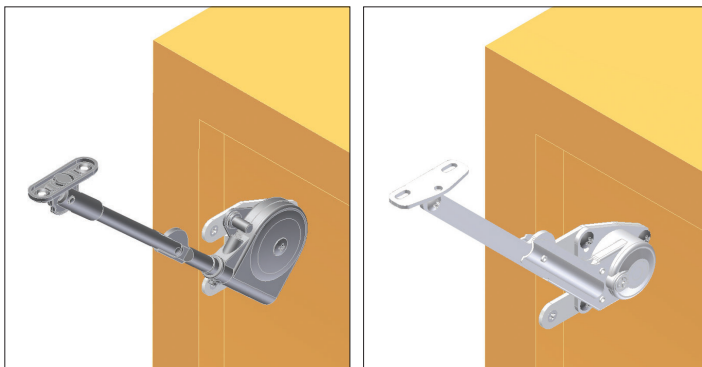

# FACE FRAME BRACKET

## FFCB-SLU

- Works with SLU-ELAN Series on face frame cabinets.
- Sold per pair.

Material	Finish
Steel	Chromate

## FFCB-SD-1

- Works with NSDX/SDS Series on face frame cabinets.
- Sold per piece.
- Please specify the quantity of brackets necessary when ordering: 1 bracket is needed for each stay.

Material	Finish
Steel	Chromate