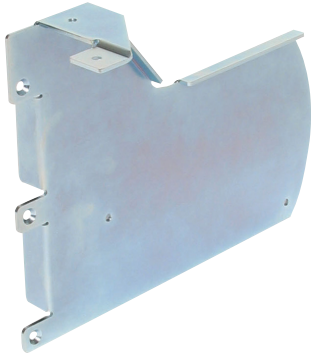

# FACE FRAME BRACKET

## FFCB-SLU

- Works with SLU-ELAN Series on face frame cabinets.
- Sold per pair.

Material	Finish
Steel	Chromate

## FFCB-SD-1

- Works with NSDX/SDS Series on face frame cabinets.
- Sold per piece.
- Please specify the quantity of brackets necessary when ordering: 1 bracket is needed for each stay.

Material	Finish
Steel	Chromate