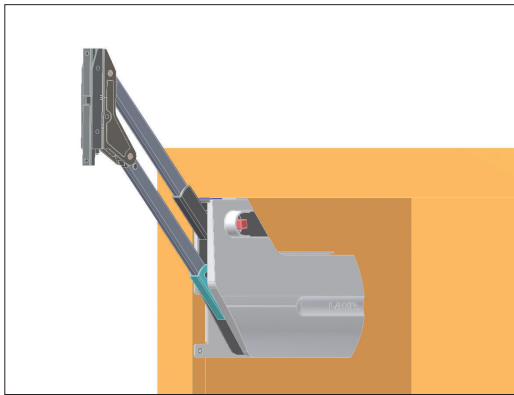

# FACE FRAME BRACKET

## FFCB-SLU

- Works with SLU-ELAN Series on face frame cabinets.
- Sold per pair.

Material	Finish
Steel	Chromate

## FFCB-SD-1

- Works with NSDX/SDS Series on face frame cabinets.
- Sold per piece.
- Please specify the quantity of brackets necessary when ordering: 1 bracket is needed for each stay.

Material	Finish
Steel	Chromate