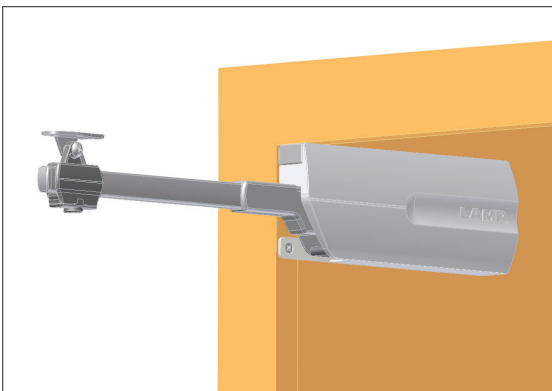

## FFCB-SLS

- Works with SLS-ELAN Series on face frame cabinets.
- Sold per piece.
- Please specify the quantity of brackets necessary when ordering: 1 bracket is needed for each stay.

Material	Finish
Steel	Chromate