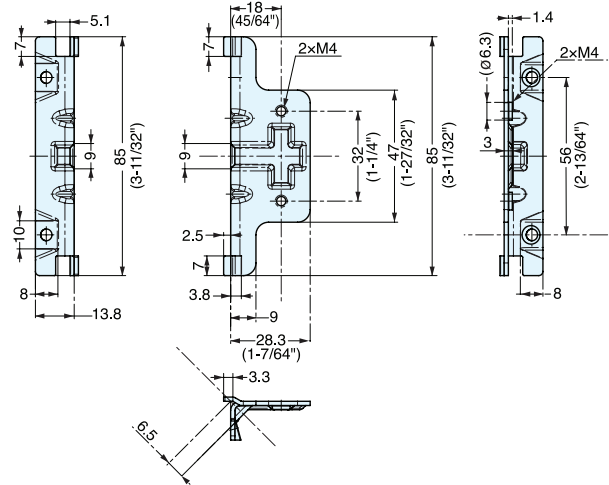

# FACE FRAME BRACKET

## FFCB-HG-1

- Works with items below on face frame cabinets:
  - LIN-X
  - 360 Olympia Hinges: only for overlay models
  - 304B Hinges (with 304B-P4A-32)
  - 230 Hinges (with 230-P4W-32T): only for overlay models
- Sold per piece.
- Please specify the quantity of brackets necessary when ordering: 1 bracket is needed for each arm (LIN-X) or hinge (360, 304B, 230).