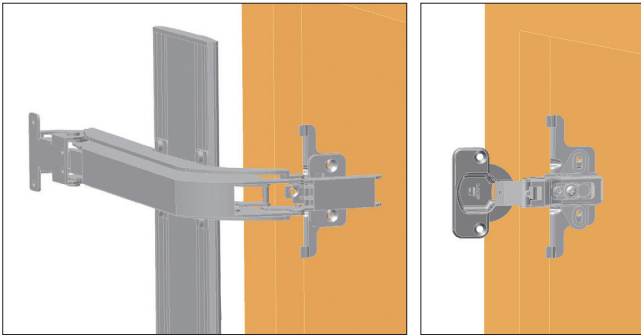

# FACE FRAME BRACKET

## FFCB-HG-1

- Works with items below on face frame cabinets:
  - LIN-X
  - 360 Olympia Hinges: only for overlay models
  - 304B Hinges (with 304B-P4A-32)
  - 230 Hinges (with 230-P4W-32T): only for overlay models
- Sold per piece.
- Please specify the quantity of brackets necessary when ordering: 1 bracket is needed for each arm (LIN-X) or hinge (360, 304B, 230).

## FFCB-SLS

- Works with SLS-ELAN Series on face frame cabinets.
- Sold per piece.
- Please specify the quantity of brackets necessary when ordering: 1 bracket is needed for each stay.

Material	Finish
Steel	Chromate