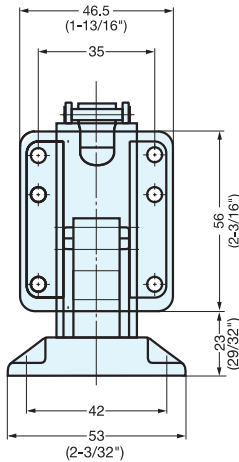

# CONCEALED HINGE (CLIP-ON)

# HT-160T

HINGES

CONCEALED HINGES (CLIP-ON)

- 95° opening concealed hinge.
- Door opens without hitting adjacent cabinets.
- Ideal when 2 doors are close together.
- Clip-on feature allows easy door installation/removal.
- Hinge body and mounting plate sold separately.

HT-160THV2

HT-160TZ (Mounting Plate)

Item No.	Weight (g)	Box (pcs)
HT-160THV2	205	100
HT-160TZ	68	200

Item No.	Part Name	Material	Finish/Color
HT-160THV2	Plate	Zinc Alloy	Nickel
	Body	Steel	
	Spacer	Polycetal	Black
HT-160TZ	Mounting Plate	Steel	Nickel