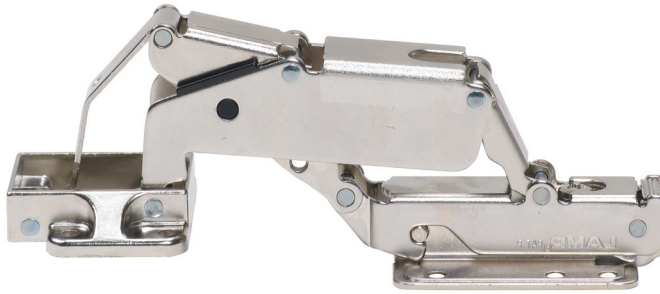

# CONCEALED HINGE (CLIP-ON)

# HT-160T

HINGES

CONCEALED HINGES (CLIP-ON)

- 95° opening concealed hinge.
- Door opens without hitting adjacent cabinets.
- Ideal when 2 doors are close together.
- Clip-on feature allows easy door installation/removal.
- Hinge body and mounting plate sold separately.

HT-160THV2

HT-160TZ (Mounting Plate)

Item No.	Weight (g)	Box (pcs)
HT-160THV2	205	100
HT-160TZ	68	200

Item No.	Part Name	Material	Finish/Color
HT-160THV2	Plate	Zinc Alloy	Nickel
	Body	Steel	
	Spacer	Polycetal	Black
HT-160TZ	Mounting Plate	Steel	Nickel