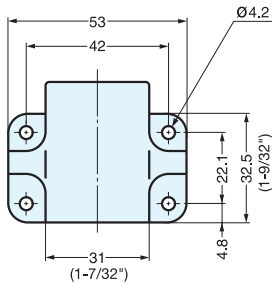

# HT-160T

HINGES

CONCEALED HINGES (CLIP-ON)

- 95° opening concealed hinge.
- Door opens without hitting adjacent cabinets.
- Ideal when 2 doors are close together.
- Clip-on feature allows easy door installation/removal.
- Hinge body and mounting plate sold separately.

HT-160THV2

HT-160TZ (Mounting Plate)

Item No.	Weight (g)	Box (pcs)
HT-160THV2	205	100
HT-160TZ	68	200

Item No.	Part Name	Material	Finish/Color
HT-160THV2	Plate	Zinc Alloy	Nickel
	Body	Steel	
	Spacer	Polycetal	Black
HT-160TZ	Mounting Plate	Steel	Nickel