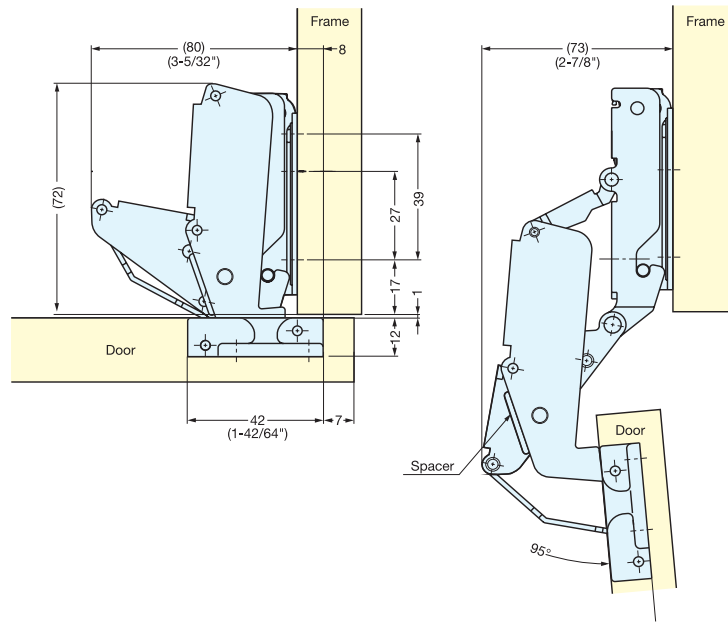

# HT-160T

HINGES

CONCEALED HINGES (CLIP-ON)

- 95° opening concealed hinge.
- Door opens without hitting adjacent cabinets.
- Ideal when 2 doors are close together.
- Clip-on feature allows easy door installation/removal.
- Hinge body and mounting plate sold separately.

HT-160THV2

HT-160TZ (Mounting Plate)

Item No.	Weight (g)	Box (pcs)
HT-160THV2	205	100
HT-160TZ	68	200

Item No.	Part Name	Material	Finish/Color
HT-160THV2	Plate	Zinc Alloy	Nickel
	Body	Steel	
	Spacer	Polycetal	Black
HT-160TZ	Mounting Plate	Steel	Nickel