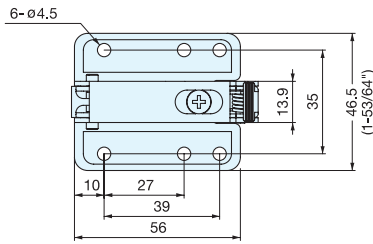

# HT-160T

HINGES

CONCEALED HINGES (CLIP-ON)

- 95° opening concealed hinge.
- Door opens without hitting adjacent cabinets.
- Ideal when 2 doors are close together.
- Clip-on feature allows easy door installation/removal.
- Hinge body and mounting plate sold separately.

HT-160THV2

HT-160TZ (Mounting Plate)

Item No.	Weight (g)	Box (pcs)
HT-160THV2	205	100
HT-160TZ	68	200

Item No.	Part Name	Material	Finish/Color
HT-160THV2	Plate	Zinc Alloy	Nickel
	Body	Steel	
	Spacer	Polycetal	Black
HT-160TZ	Mounting Plate	Steel	Nickel