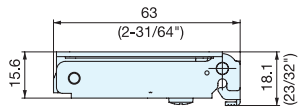

# HT-160T

HINGES

CONCEALED HINGES (CLIP-ON)

- 95° opening concealed hinge.
- Door opens without hitting adjacent cabinets.
- Ideal when 2 doors are close together.
- Clip-on feature allows easy door installation/removal.
- Hinge body and mounting plate sold separately.

HT-160THV2

HT-160TZ (Mounting Plate)

Item No.	Weight (g)	Box (pcs)
HT-160THV2	205	100
HT-160TZ	68	200

Item No.	Part Name	Material	Finish/Color
HT-160THV2	Plate	Zinc Alloy	Nickel
	Body	Steel	
	Spacer	Polycetal	Black
HT-160TZ	Mounting Plate	Steel	Nickel