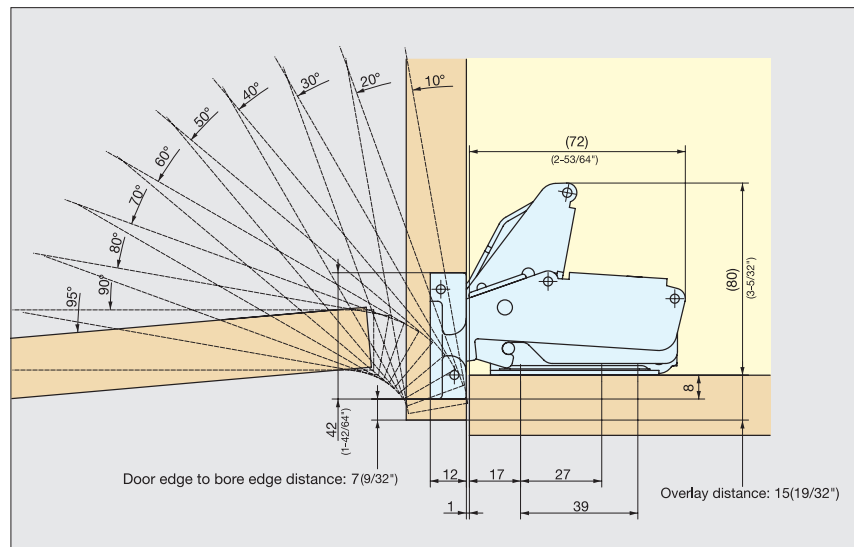

Item No.	Weight (g)	Box (pcs)
HT-160THV2	205	100
HT-160TZ	68	200

Item No.	Part Name	Material	Finish/Color
HT-160THV2	Plate	Zinc Alloy	Nickel
	Body	Steel	
	Spacer	Polycetal	Black
HT-160TZ	Mounting Plate	Steel	Nickel