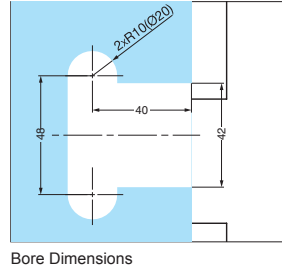

## GH-J95FP

Chrome (CR)

Satin Nickel (SN)

Black (BL)

- Glass faceplates for J95 series.
- Specify finish when ordering.

Item No.	Weight (g)	Box (pcs)	Carton (pcs)
GH-J95FP/CR	320	1	20
GH-J95FP/SN			
GH-J95FP/BL			

No.	Part Name	Material	Finish
①	Face Plate	ZDC	Chrome (CR), Satin Nickel (SN), Black (BL)
②	Face Plate Spacer	Plastic (POM)	
③	Socket Spacer		Black