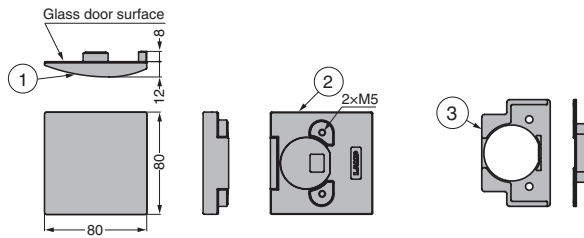

## GH-J95FP

Chrome (CR)

Satin Nickel (SN)

Black (BL)

- Glass faceplates for J95 series.
- Specify finish when ordering.

Item No.	Weight (g)	Box (pcs)	Carton (pcs)
GH-J95FP/CR	320	1	20
GH-J95FP/SN			
GH-J95FP/BL			

No.	Part Name	Material	Finish
①	Face Plate	ZDC	Chrome (CR), Satin Nickel (SN), Black (BL)
②	Face Plate Spacer	Plastic (POM)	
③	Socket Spacer		Black