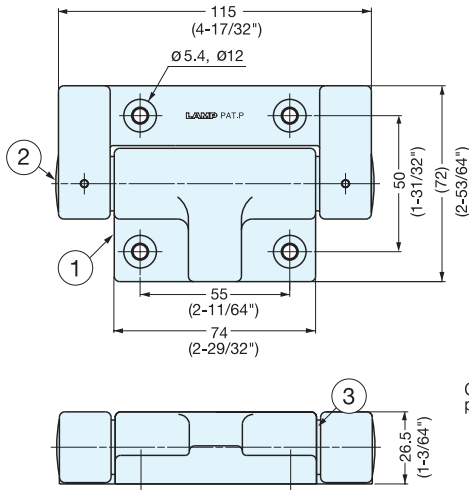

SOFT-CLOSE HINGE

HG-JHW / HG-JHWG

HINGES

SOFT-CLOSE HINGES

- Soft-Close damper keeps lid from slamming shut.
- Surface mount type.
- Two different damper direction available for various application.
- Operating temperature: 0~40°C (32~104°F)
- Operating angle: 115°/Dead angle 5°

HG-JHW

HG-JHWG

Installation

HG-JHW

HG-JHWG

| Item No. | Torque per pair (kgf·cm) | Weight (g) | Box (pcs) | Carton (pcs) |
|-----------|---------------------------|------------|-----------|--------------|
| HG-JHW50 | 61~102 (53~88 lbs·in) | 200 | 4 | 64 |
| HG-JHW70 | 102~143 (88~124 lbs·in) | | | |
| HG-JHWG50 | 61~102 (53~88 lbs·in) | | | |
| HG-JHWG70 | 102~143 (88~124 lbs·in) | | | |