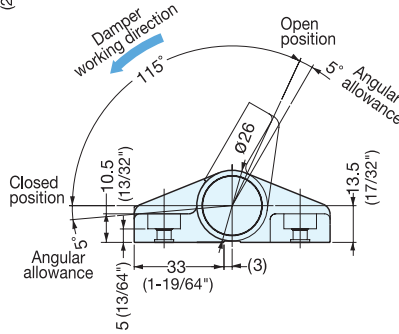

SOFT-CLOSE HINGE

HG-JHW / HG-JHWG

HINGES

SOFT-CLOSE HINGES

- Soft-Close damper keeps lid from slamming shut.
- Surface mount type.
- Two different damper direction available for various application.
- Operating temperature: 0~40°C (32~104°F)
- Operating angle: 115°/Dead angle 5°

HG-JHW

HG-JHWG

Installation

HG-JHW

HG-JHWG

| Item No. | Torque per pair (kgf·cm) | Weight (g) | Box (pcs) | Carton (pcs) |
|-----------|---------------------------|------------|-----------|--------------|
| HG-JHW50 | 61~102 (53~88 lbs·in) | 200 | 4 | 64 |
| HG-JHW70 | 102~143 (88~124 lbs·in) | | | |
| HG-JHWG50 | 61~102 (53~88 lbs·in) | | | |
| HG-JHWG70 | 102~143 (88~124 lbs·in) | | | |