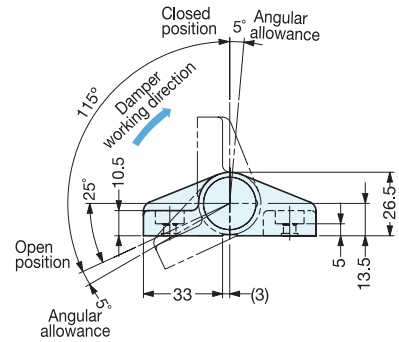

SOFT-CLOSE HINGE

HG-JHW / HG-JHWG

HINGES

SOFT-CLOSE HINGES

- Soft-Close damper keeps lid from slamming shut.
- Surface mount type.
- Two different damper direction available for various application.
- Operating temperature: 0~40°C (32~104°F)
- Operating angle: 115°/Dead angle 5°

HG-JHW

HG-JHWG

Installation

HG-JHW

HG-JHWG

| Item No. | Torque per pair (kgf·cm) | Weight (g) | Box (pcs) | Carton (pcs) |
|-----------|---------------------------|------------|-----------|--------------|
| HG-JHW50 | 61~102 (53~88 lbs·in) | 200 | 4 | 64 |
| HG-JHW70 | 102~143 (88~124 lbs·in) | | | |
| HG-JHWG50 | 61~102 (53~88 lbs·in) | | | |
| HG-JHWG70 | 102~143 (88~124 lbs·in) | | | |