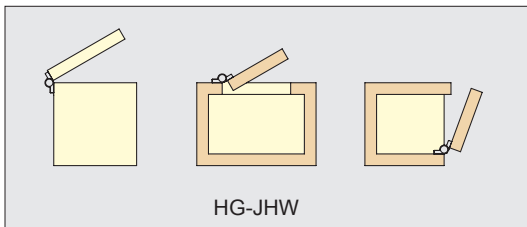

SOFT-CLOSE HINGE

HG-JHW / HG-JHWG

HINGES

SOFT-CLOSE HINGES

- Soft-Close damper keeps lid from slamming shut.
- Surface mount type.
- Two different damper direction available for various application.
- Operating temperature: 0~40°C (32~104°F)
- Operating angle: 115°/Dead angle 5°

HG-JHW

HG-JHWG

Installation

HG-JHW

HG-JHWG

| Item No. | Torque per pair (kgf·cm) | Weight (g) | Box (pcs) | Carton (pcs) |
|-----------|---------------------------|------------|-----------|--------------|
| HG-JHW50 | 61~102 (53~88 lbs·in) | 200 | 4 | 64 |
| HG-JHW70 | 102~143 (88~124 lbs·in) | | | |
| HG-JHWG50 | 61~102 (53~88 lbs·in) | | | |
| HG-JHWG70 | 102~143 (88~124 lbs·in) | | | |