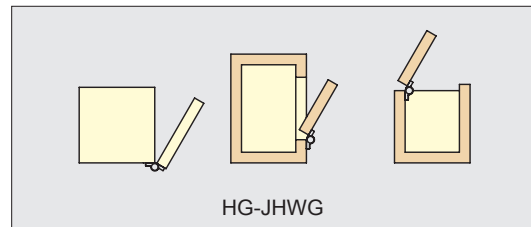

SOFT-CLOSE HINGE

HG-JHW / HG-JHWG

HINGES

SOFT-CLOSE HINGES

- Soft-Close damper keeps lid from slamming shut.
- Surface mount type.
- Two different damper direction available for various application.
- Operating temperature: 0~40°C (32~104°F)
- Operating angle: 115°/Dead angle 5°

HG-JHW

HG-JHWG

Installation

HG-JHW

HG-JHWG

| Item No. | Torque per pair (kgf·cm) | Weight (g) | Box (pcs) | Carton (pcs) |
|-----------|---------------------------|------------|-----------|--------------|
| HG-JHW50 | 61~102 (53~88 lbs·in) | 200 | 4 | 64 |
| HG-JHW70 | 102~143 (88~124 lbs·in) | | | |
| HG-JHWG50 | 61~102 (53~88 lbs·in) | | | |
| HG-JHWG70 | 102~143 (88~124 lbs·in) | | | |