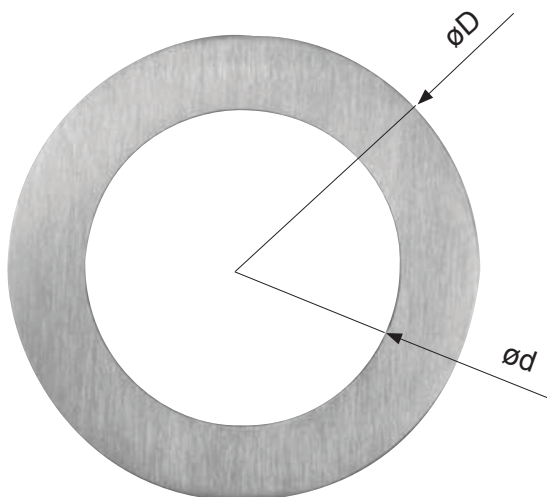

SLIDING DOOR HANDLE

DSI-3020

DSI-4020

SLIDING DOOR HANDLE

DSI-3010

- Surface-mount handle.
- Sold as a set. Each set includes 2 metal handles and 1 edge-mounted recessed pull (for use with wood doors).

Item No.	D	d	Thickness (mm)	Weight (g)	Box (sets)	Carton (sets)
DSI-3010-40	40 (1-9/16")	24 (15/16")	6 (1/4")	80	1	10
DSI-3010-70	70 (2-3/4")	46 (1-13/16")		140		
DSI-3010-100	100 (3-15/16")	68 (2-11/16")		200		

Material	Finish
304 Stainless Steel	Satin