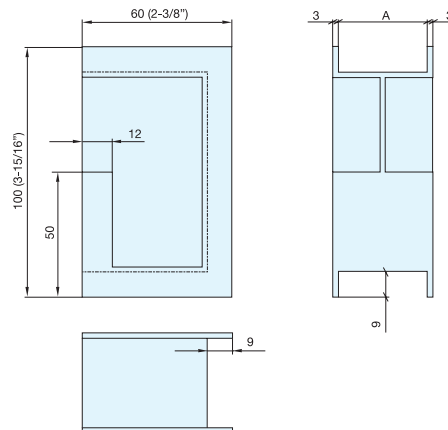

# SLIDING DOOR HANDLE

## DSI-4253

Satin

Black

- Contemporary handle design that can be accessed from door front, back, or edge.
- Requires adhesive for installation (Such as 2-part epoxy, not supplied.)

Item No.	Finish	A	Weight (g)	Box (pcs)	Carton (pcs)
DSI-4253-35	Satin	35.0 ( 1-3/8" )	495 (1.09 lbs)	1	10
DSI-4253-35-BL	Black	35.0 ( 1-3/8" )	495 (1.09 lbs)		
DSI-4253-38	Satin	38.0( 1-1/2" )	505 (1.11 lbs)		
DSI-4253-40	Satin	40.0 ( 1-9/16" )	515 (1.14 lbs)		
DSI-4253-43	Satin	43.0 (1-11/16")	530 (1.17 lbs)		
DSI-4253-45	Satin	44.5 ( 1-3/4" )	545 (1.20 lbs)		
DSI-4253-45-BL	Black	44.5 ( 1-3/4" )	545 (1.20 lbs)		