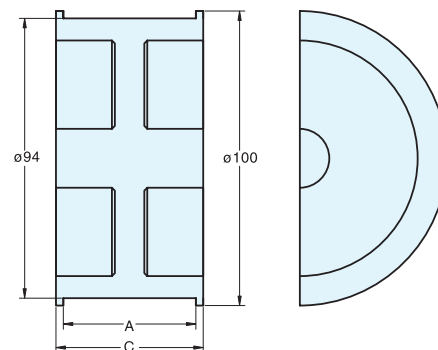

## DSI-3250

Matte Black

Satin

Antique Brass

- Contemporary handle design that can be accessed from door front, back, or edge.
- Requires adhesive for installation (Such as 2-part epoxy, not supplied.)

Item No.	C	A	Weight (g)	Box (pcs)	Carton (pcs)
DSI-3250-12-1	17 ( 11/16" )	12.7 ( 1/2" )	280 (0.6 lbs)	1	10
DSI-3250-35	39 (1-17/32")	35.0 ( 1-3/8" )	440 (0.9 lbs)		
DSI-3250-35-AB					
DSI-3250-35-BL					
DSI-3250-45	49 (1-15/16")	45.0 (1-49/64")	550 (1.2 lbs)		
DSI-3250-45-AB					
DSI-3250-45-BL					
DSI-3250-50	54 ( 2-1/8" )	50.0 (1-31/32")	670 (1.5 lbs)		