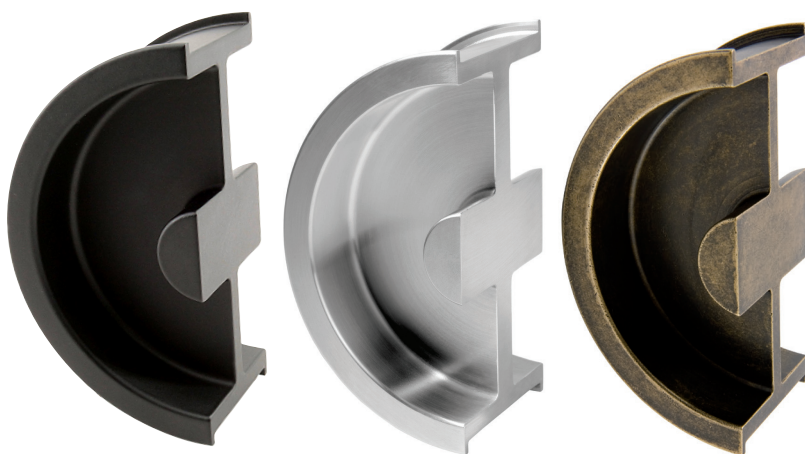

# SLIDING DOOR HANDLE

## DSI-4253

Satin

Black

- Contemporary handle design that can be accessed from door front, back, or edge.
- Requires adhesive for installation (Such as 2-part epoxy, not supplied.)

Item No.	Finish	A	Weight (g)	Box (pcs)	Carton (pcs)
DSI-4253-35	Satin	35.0 ( 1-3/8" )	495 (1.09 lbs)	1	10
DSI-4253-35-BL	Black	35.0 ( 1-3/8" )	495 (1.09 lbs)		
DSI-4253-38	Satin	38.0( 1-1/2" )	505 (1.11 lbs)		
DSI-4253-40	Satin	40.0 ( 1-9/16" )	515 (1.14 lbs)		
DSI-4253-43	Satin	43.0 (1-11/16")	530 (1.17 lbs)		
DSI-4253-45	Satin	44.5 ( 1-3/4" )	545 (1.20 lbs)		
DSI-4253-45-BL	Black	44.5 ( 1-3/4" )	545 (1.20 lbs)		

Material	Finish
304 Stainless Steel	Satin, Black (BL)

## DSI-3250

Matte Black

Satin

Antique Brass

- Contemporary handle design that can be accessed from door front, back, or edge.
- Requires adhesive for installation (Such as 2-part epoxy, not supplied.)

Item No.	C	A	Weight (g)	Box (pcs)	Carton (pcs)
DSI-3250-12-1	17 ( 11/16" )	12.7 ( 1/2" )	280 (0.6 lbs)	1	10
DSI-3250-35	39 (1-17/32")	35.0 ( 1-3/8" )	440 (0.9 lbs)		
DSI-3250-35-AB					
DSI-3250-35-BL					
DSI-3250-45	49 (1-15/16")	45.0 (1-49/64")	550 (1.2 lbs)		
DSI-3250-45-AB					
DSI-3250-45-BL					
DSI-3250-50	54 ( 2-1/8" )	50.0 (1-31/32")	670 (1.5 lbs)		