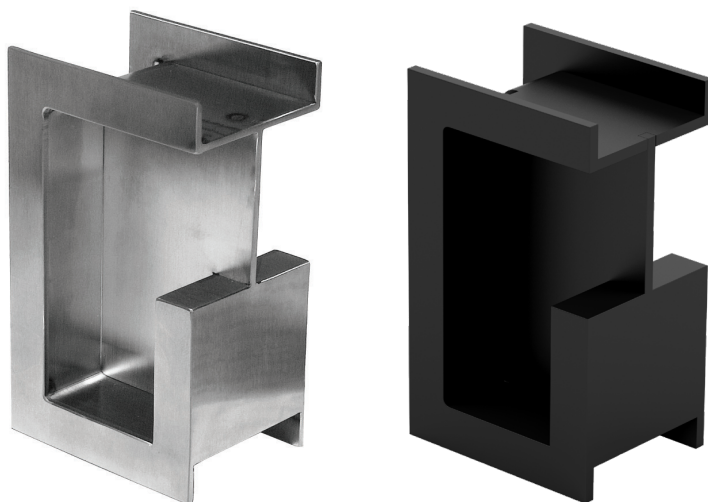

# SLIDING DOOR HANDLE

## DSI-4253

Satin

Black

- Contemporary handle design that can be accessed from door front, back, or edge.
- Requires adhesive for installation (Such as 2-part epoxy, not supplied.)

Item No.	Finish	A	Weight (g)	Box (pcs)	Carton (pcs)
DSI-4253-35	Satin	35.0 ( 1-3/8" )	495 (1.09 lbs)	1	10
DSI-4253-35-BL	Black	35.0 ( 1-3/8" )	495 (1.09 lbs)		
DSI-4253-38	Satin	38.0( 1-1/2" )	505 (1.11 lbs)		
DSI-4253-40	Satin	40.0 ( 1-9/16" )	515 (1.14 lbs)		
DSI-4253-43	Satin	43.0 (1-11/16")	530 (1.17 lbs)		
DSI-4253-45	Satin	44.5 ( 1-3/4" )	545 (1.20 lbs)		
DSI-4253-45-BL	Black	44.5 ( 1-3/4" )	545 (1.20 lbs)		

Material	Finish
304 Stainless Steel	Satin, Black (BL)

## DSI-3250

Matte Black

Satin

Antique Brass

- Contemporary handle design that can be accessed from door front, back, or edge.
- Requires adhesive for installation (Such as 2-part epoxy, not supplied.)

Item No.	C	A	Weight (g)	Box (pcs)	Carton (pcs)
DSI-3250-12-1	17 ( 11/16" )	12.7 ( 1/2" )	280 (0.6 lbs)	1	10
DSI-3250-35	39 (1-17/32")	35.0 ( 1-3/8" )	440 (0.9 lbs)		
DSI-3250-35-AB					
DSI-3250-35-BL					
DSI-3250-45	49 (1-15/16")	45.0 (1-49/64")	550 (1.2 lbs)		
DSI-3250-45-AB					
DSI-3250-45-BL					
DSI-3250-50	54 ( 2-1/8" )	50.0 (1-31/32")	670 (1.5 lbs)		