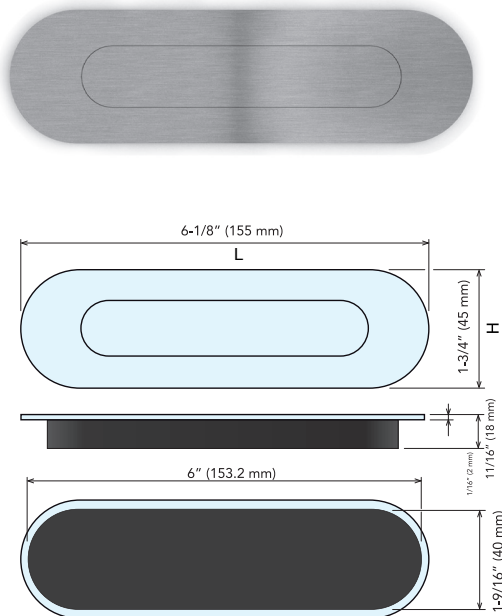

## RECESSED PULL

**STAINLESS  
304  
STEEL**
**DSI-4503**

- Modern, unobtrusive design.
- 1/16" (2mm) projection, ideal for furniture or pocket doors.

Item No.	L	H	D	Weight (g)	Box (pcs)	Carton (pcs)
DSI-4503-155	6-1/8" (155)	1-3/4" (45)	11/16" (18)	173	10	40

Part Name	Material	Finish
Faceplate, Ring	304 Stainless Steel	Satin
Cup	Plastic	Black
Spring	Steel	-

## RECESSED PULL

**STAINLESS  
304  
STEEL**
**DSI-4504**

- Modern, unobtrusive design.
- 1/16" (2mm) projection, ideal for furniture or pocket doors.

Item No.	L	H	D	Weight (g)	Box (pcs)	Carton (pcs)
DSI-4504-155	6-1/8" (155)	1-3/4" (45)	11/16" (18)	170	10	40