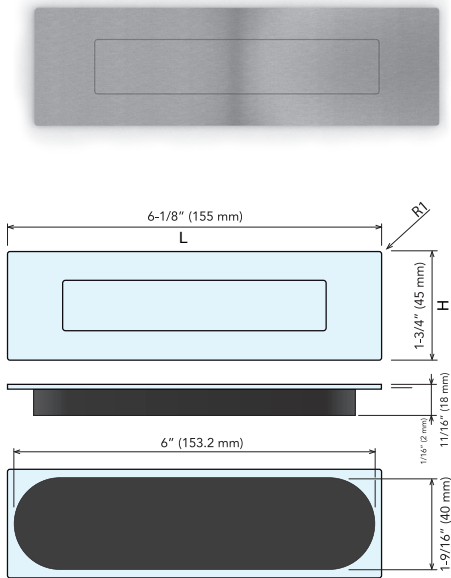

## RECESSED PULL

**STAINLESS  
304  
STEEL**
**DSI-4503**

- Modern, unobtrusive design.
- 1/16" (2mm) projection, ideal for furniture or pocket doors.

Item No.	L	H	D	Weight (g)	Box (pcs)	Carton (pcs)
DSI-4503-155	6-1/8" (155)	1-3/4" (45)	11/16" (18)	173	10	40

Part Name	Material	Finish
Faceplate, Ring	304 Stainless Steel	Satin
Cup	Plastic	Black
Spring	Steel	-

## RECESSED PULL

**STAINLESS  
304  
STEEL**
**DSI-4504**

- Modern, unobtrusive design.
- 1/16" (2mm) projection, ideal for furniture or pocket doors.

Item No.	L	H	D	Weight (g)	Box (pcs)	Carton (pcs)
DSI-4504-155	6-1/8" (155)	1-3/4" (45)	11/16" (18)	170	10	40