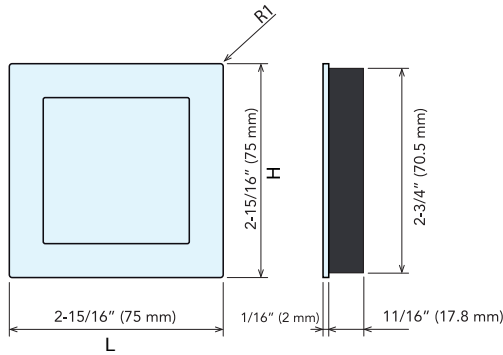

RECESSED PULL

DSI-4501

- Modern, unobtrusive design.
- 1/16" (2mm) projection, ideal for furniture or pocket doors.

| Part Name | Material | Finish |
|-----------------|---------------------|--------|
| Faceplate, Ring | 304 Stainless Steel | Satin |
| Cup | Plastic | Black |
| Spring | Steel | - |

| Item No. | L | H | D | Weight (g) | Box (pcs) | Carton (pcs) |
|-------------|---------------|---------------|---------------|------------|-----------|--------------|
| DSI-4501-75 | 2-15/16" (75) | 2-15/16" (75) | 11/16" (17.8) | 141 | 10 | 40 |

RECESSED PULL

DSI-4502

- Modern, unobtrusive design.
- 1/16" (2mm) projection, ideal for furniture or pocket doors.

| Part Name | Material | Finish |
|-----------------|---------------------|--------|
| Faceplate, Ring | 304 Stainless Steel | Satin |
| Cup | Plastic | Black |
| Spring | Steel | - |

| Item No. | L | H | D | Weight (g) | Box (pcs) | Carton (pcs) |
|-------------|---------------|---------------|---------------|------------|-----------|--------------|
| DSI-4502-75 | 2-15/16" (75) | 2-15/16" (75) | 11/16" (17.8) | 122 | 10 | 40 |