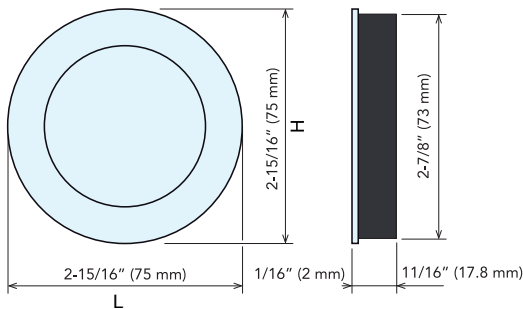

RECESSED PULL

DSI-4501

- Modern, unobtrusive design.
- 1/16" (2mm) projection, ideal for furniture or pocket doors.

| Part Name | Material | Finish |
|-----------------|---------------------|--------|
| Faceplate, Ring | 304 Stainless Steel | Satin |
| Cup | Plastic | Black |
| Spring | Steel | - |

| Item No. | L | H | D | Weight (g) | Box (pcs) | Carton (pcs) |
|-------------|---------------|---------------|---------------|------------|-----------|--------------|
| DSI-4501-75 | 2-15/16" (75) | 2-15/16" (75) | 11/16" (17.8) | 141 | 10 | 40 |

RECESSED PULL

DSI-4502

- Modern, unobtrusive design.
- 1/16" (2mm) projection, ideal for furniture or pocket doors.

| Part Name | Material | Finish |
|-----------------|---------------------|--------|
| Faceplate, Ring | 304 Stainless Steel | Satin |
| Cup | Plastic | Black |
| Spring | Steel | - |

| Item No. | L | H | D | Weight (g) | Box (pcs) | Carton (pcs) |
|-------------|---------------|---------------|---------------|------------|-----------|--------------|
| DSI-4502-75 | 2-15/16" (75) | 2-15/16" (75) | 11/16" (17.8) | 122 | 10 | 40 |