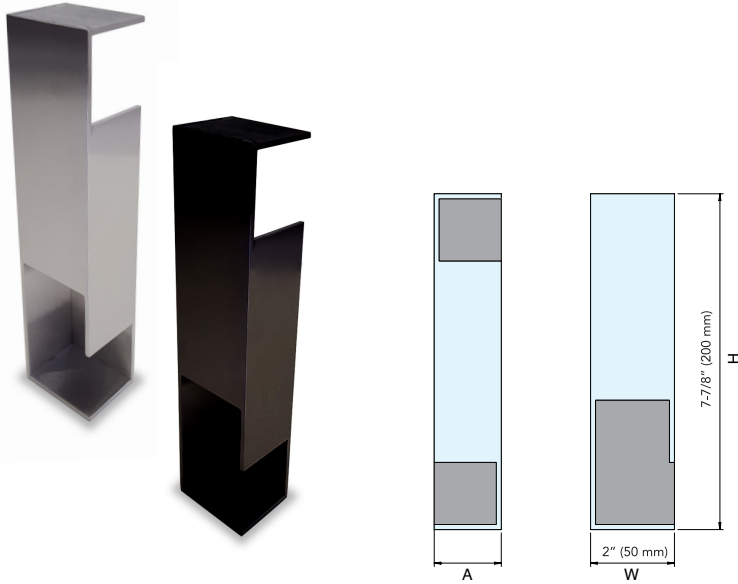

SLIDING DOOR HANDLE

STAINLESS
304
STEEL

DSI-4257

- Contemporary handle design that can be accessed from door front, back, or edge.
- Requires adhesive for installation (such as 2-part epoxy, not supplied.)

Item No.	Finish	W	H	A	Weight (g)	Box (pcs)	Carton (pcs)
DSI-4257-35	Satin	2" (50)	7-7/8" (200)	1-3/8" (35)	528	1	8
DSI-4257-35-BL	Black						
DSI-4257-45	Satin			1-3/4" (45)	625		
DSI-4257-45-BL	Black						

Material	Finish
304 Stainless Steel	Satin, Black (BL)

SLIDING DOOR HANDLE

STAINLESS
304
STEEL

DSI-4258

- Contemporary handle design that can be accessed from door front, back, or edge.
- Requires adhesive for installation (such as 2-part epoxy, not supplied.)
- Unique, horizontal design for more natural movement.