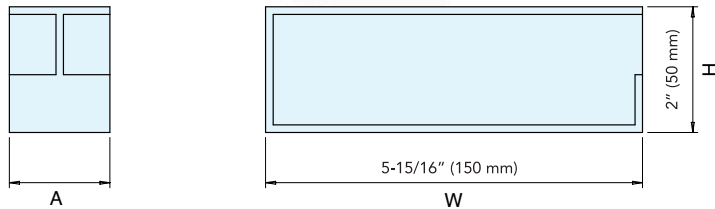

SLIDING DOOR HANDLE

STAINLESS
304
STEEL

DSI-4258