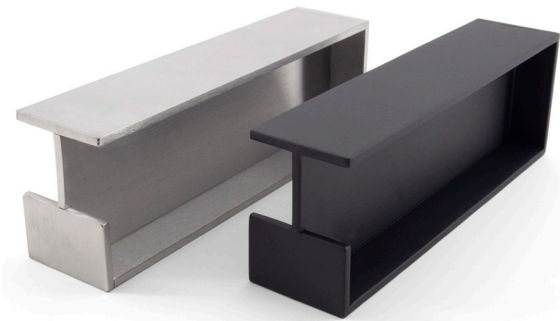

SLIDING DOOR HANDLE

STAINLESS
304
STEEL

DSI-4257

- Contemporary handle design that can be accessed from door front, back, or edge.
- Requires adhesive for installation (such as 2-part epoxy, not supplied.)

Item No.	Finish	W	H	A	Weight (g)	Box (pcs)	Carton (pcs)
DSI-4257-35	Satin	2" (50)	7-7/8" (200)	1-3/8" (35)	528	1	8
DSI-4257-35-BL	Black						
DSI-4257-45	Satin			1-3/4" (45)	625		
DSI-4257-45-BL	Black						

Material	Finish
304 Stainless Steel	Satin, Black (BL)

SLIDING DOOR HANDLE

STAINLESS
304
STEEL

DSI-4258

- Contemporary handle design that can be accessed from door front, back, or edge.
- Requires adhesive for installation (such as 2-part epoxy, not supplied.)
- Unique, horizontal design for more natural movement.