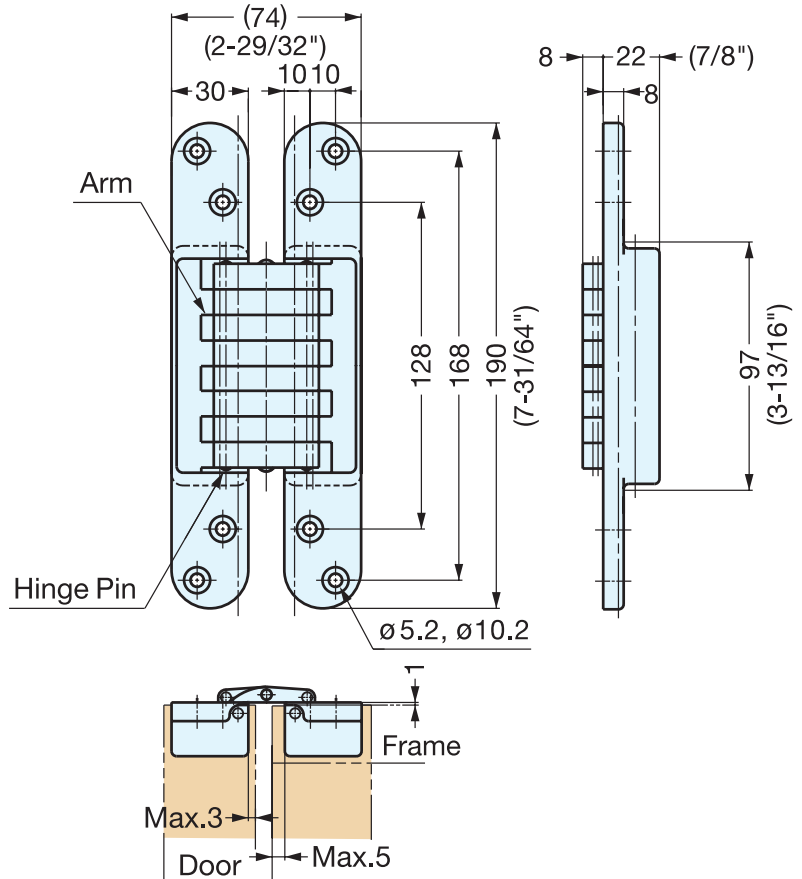

CONCEALED HINGE

Meets  @ SPECS.

HES-3030BR

HINGES

CONCEALED HINGES

- Door weight: Max. 50 kg (110 lbs)/3 pcs
- Door thickness: Min. 36 mm (1-7/16")
- Suitable door size: H2000 mm x W900 mm (H78-3/4" x W35-7/16")
- Successfully passed 200,000 open/close private cycle tests.

HES-3030BR/PB

HES-3030BR/SC

Bore Dimensions

Item No.	Weight (g)	Box (pcs)	Carton (pcs)
HES-3030BR/PB	1030	2	20

Material	Finish/Color
Brass	Polished Brass (PB) Satin Chrome (SC)