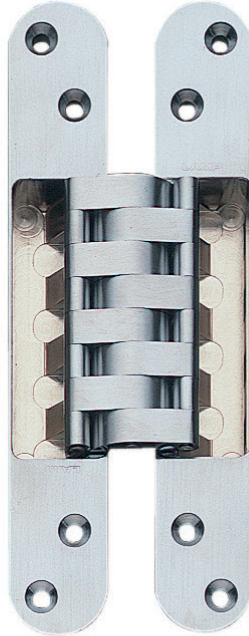

CONCEALED HINGE

Meets  @ SPECS.

HES-3030BR

HINGES

CONCEALED HINGES

- Door weight: Max. 50 kg (110 lbs)/3 pcs
- Door thickness: Min. 36 mm (1-7/16")
- Suitable door size: H2000 mm x W900 mm (H78-3/4" x W35-7/16")
- Successfully passed 200,000 open/close private cycle tests.

HES-3030BR/PB

HES-3030BR/SC

Bore Dimensions

Item No.	Weight (g)	Box (pcs)	Carton (pcs)
HES-3030BR/PB	1030	2	20

Material	Finish/Color
Brass	Polished Brass (PB) Satin Chrome (SC)