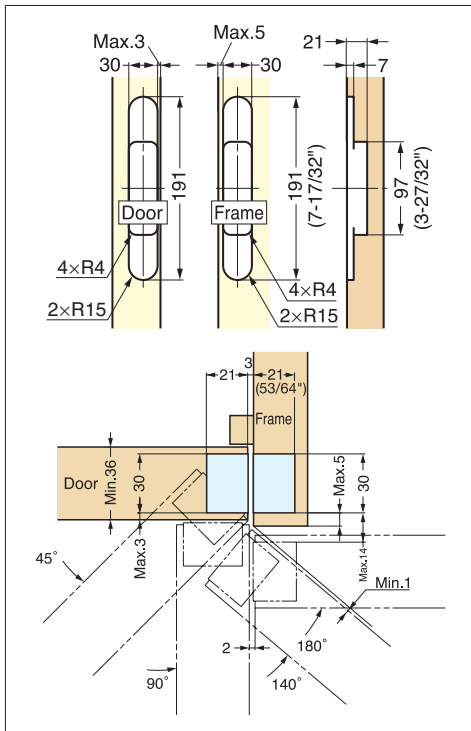

CONCEALED HINGE

Meets  @ SPECS.

HES-3030BR

HINGES

CONCEALED HINGES

- Door weight: Max. 50 kg (110 lbs)/3 pcs
- Door thickness: Min. 36 mm (1-7/16")
- Suitable door size: H2000 mm x W900 mm (H78-3/4" x W35-7/16")
- Successfully passed 200,000 open/close private cycle tests.

HES-3030BR/PB

HES-3030BR/SC

Bore Dimensions

Item No.	Weight (g)	Box (pcs)	Carton (pcs)
HES-3030BR/PB	1030	2	20

Material	Finish/Color
Brass	Polished Brass (PB) Satin Chrome (SC)