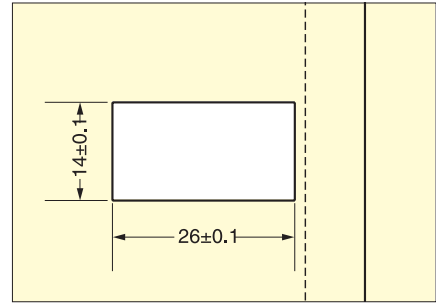

QUICK RELEASE PANEL LATCH (w/LOCK)

LC-PK32

CATCHES & LATCHES

QUICK RELEASE PANEL LATCHES

- Keylocking style restricts access.
- Single-hole, snap-in installation.
- UL94-VO rated flame retardant material.
- Non-corrosive materials.
- Key is removable in locked position only.
- No key changes are available.

Cut Out Dimensions

■ One Touch Installation

■ Easy Latching

Cut Out Dimensions

■ Latch Body

Item No.	Color	Door Thickness (mm)	Weight (g)	Box (pcs)	Carton (pcs)
LC-PK32-L-BL	Black	1.2, 1.5, 1.6	6	72	720
LC-PK32-L-GR	Grey	1.2, 1.5, 1.6			