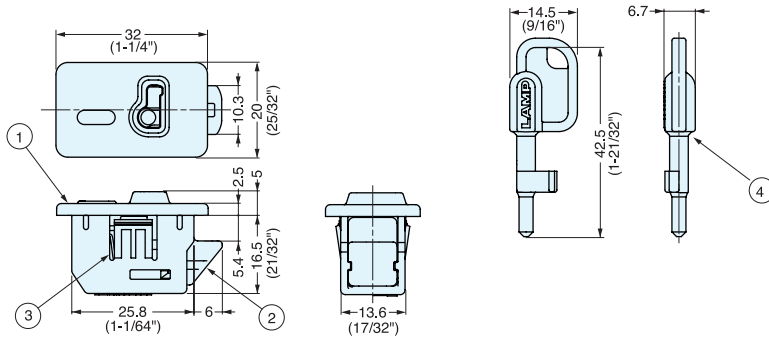

QUICK RELEASE PANEL LATCH (w/LOCK)

LC-PK32

CATCHES & LATCHES

QUICK RELEASE PANEL LATCHES

- Keylocking style restricts access.
- Single-hole, snap-in installation.
- UL94-VO rated flame retardant material.
- Non-corrosive materials.
- Key is removable in locked position only.
- No key changes are available.

Cut Out Dimensions

■ One Touch Installation

■ Easy Latching

Cut Out Dimensions

■ Latch Body

Item No.	Color	Door Thickness (mm)	Weight (g)	Box (pcs)	Carton (pcs)
LC-PK32-L-BL	Black	1.2, 1.5, 1.6	6	72	720
LC-PK32-L-GR	Grey	1.2, 1.5, 1.6			

■ Key (Sold Separately)

Item No.	Color	Finish	Weight (g)	Box (pcs)	Carton (pcs)
LC-PK32-K	Black	Nickel	7	200	2000