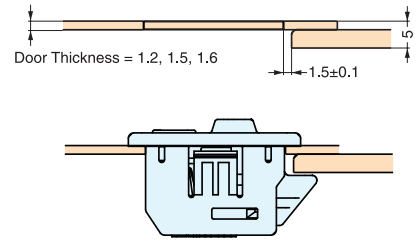

QUICK RELEASE PANEL LATCH (w/LOCK)

LC-PK32

CATCHES & LATCHES

QUICK RELEASE PANEL LATCHES

- Keylocking style restricts access.
- Single-hole, snap-in installation.
- UL94-VO rated flame retardant material.
- Non-corrosive materials.
- Key is removable in locked position only.
- No key changes are available.

Cut Out Dimensions

■ One Touch Installation

■ Easy Latching

Cut Out Dimensions

■ Latch Body

Item No.	Color	Door Thickness (mm)	Weight (g)	Box (pcs)	Carton (pcs)
LC-PK32-L-BL	Black	1.2, 1.5, 1.6	6	72	720
LC-PK32-L-GR	Grey	1.2, 1.5, 1.6			