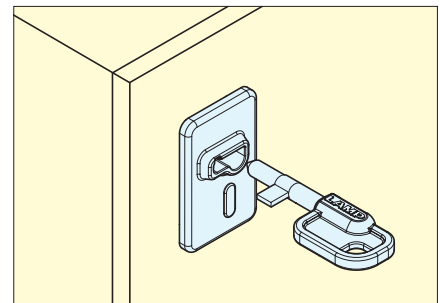

QUICK RELEASE PANEL LATCH (w/LOCK)

LC-PK32

CATCHES & LATCHES

QUICK RELEASE PANEL LATCHES

- Keylocking style restricts access.
- Single-hole, snap-in installation.
- UL94-VO rated flame retardant material.
- Non-corrosive materials.
- Key is removable in locked position only.
- No key changes are available.

Cut Out Dimensions

■ One Touch Installation

■ Easy Latching

Cut Out Dimensions

■ Latch Body

Item No.	Color	Door Thickness (mm)	Weight (g)	Box (pcs)	Carton (pcs)
LC-PK32-L-BL	Black	1.2, 1.5, 1.6	6	72	720
LC-PK32-L-GR	Grey	1.2, 1.5, 1.6			