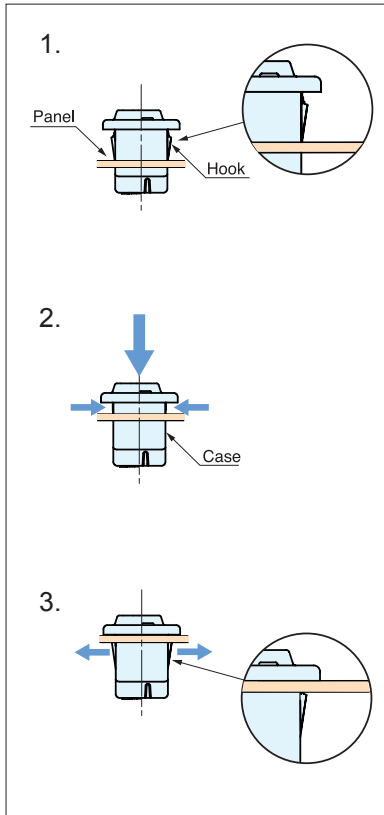

QUICK RELEASE PANEL LATCH (w/LOCK)

LC-PK32

CATCHES & LATCHES

QUICK RELEASE PANEL LATCHES

- Keylocking style restricts access.
- Single-hole, snap-in installation.
- UL94-VO rated flame retardant material.
- Non-corrosive materials.
- Key is removable in locked position only.
- No key changes are available.

Cut Out Dimensions

■ One Touch Installation

■ Easy Latching

Cut Out Dimensions

■ Latch Body

Item No.	Color	Door Thickness (mm)	Weight (g)	Box (pcs)	Carton (pcs)
LC-PK32-L-BL	Black	1.2, 1.5, 1.6	6	72	720
LC-PK32-L-GR	Grey	1.2, 1.5, 1.6			