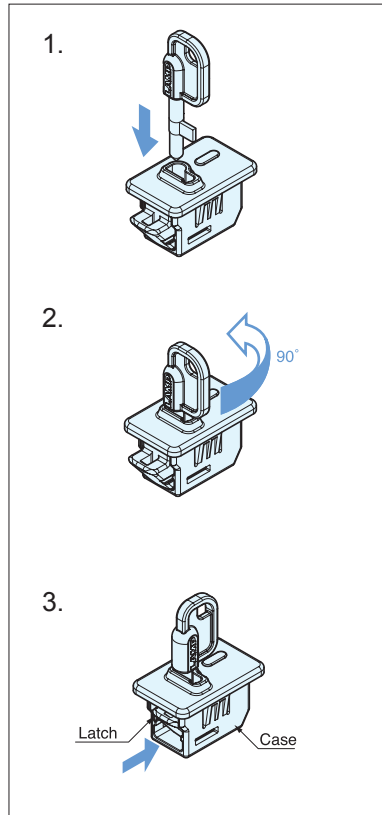

QUICK RELEASE PANEL LATCH (w/LOCK)

LC-PK32

CATCHES & LATCHES

QUICK RELEASE PANEL LATCHES

- Keylocking style restricts access.
- Single-hole, snap-in installation.
- UL94-VO rated flame retardant material.
- Non-corrosive materials.
- Key is removable in locked position only.
- No key changes are available.

Cut Out Dimensions

■ One Touch Installation

■ Easy Latching

Cut Out Dimensions

■ Latch Body

Item No.	Color	Door Thickness (mm)	Weight (g)	Box (pcs)	Carton (pcs)
LC-PK32-L-BL	Black	1.2, 1.5, 1.6	6	72	720
LC-PK32-L-GR	Grey	1.2, 1.5, 1.6			

■ Key (Sold Separately)

Item No.	Color	Finish	Weight (g)	Box (pcs)	Carton (pcs)
LC-PK32-K	Black	Nickel	7	200	2000