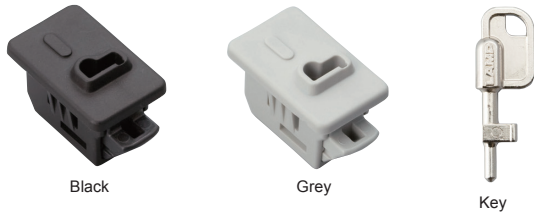

QUICK RELEASE PANEL LATCH (w/LOCK)

LC-PK32

CATCHES & LATCHES

QUICK RELEASE PANEL LATCHES

- Keylocking style restricts access.
- Single-hole, snap-in installation.
- UL94-VO rated flame retardant material.
- Non-corrosive materials.
- Key is removable in locked position only.
- No key changes are available.

Cut Out Dimensions

■ One Touch Installation

■ Easy Latching

Cut Out Dimensions

■ Latch Body

Item No.	Color	Door Thickness (mm)	Weight (g)	Box (pcs)	Carton (pcs)
LC-PK32-L-BL	Black	1.2, 1.5, 1.6	6	72	720
LC-PK32-L-GR	Grey	1.2, 1.5, 1.6			

■ Key (Sold Separately)

Item No.	Color	Finish	Weight (g)	Box (pcs)	Carton (pcs)
LC-PK32-K	Black	Nickel	7	200	2000