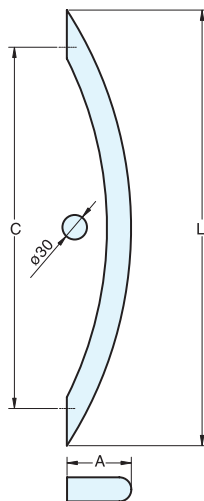

DSI-1630

- For use with DSI mounting kits (sold separately, See P.10).
- Please specify Interior/Exterior type when ordering:
  - Posts for Exterior handles are threaded to accept screws.
  - Posts for Interior handles have set screws for DSI mounting kits.
- Similar style to 30 series cabinet handles. (P.38)