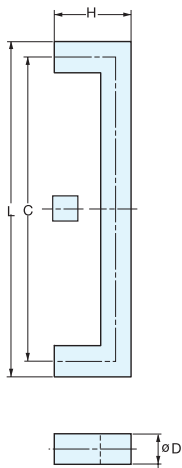

DOOR HANDLE

STAINLESS
304
STEEL

DSI-4400

- For use with DSI mounting kits (sold separately, See P.10).
- Please specify Interior/Exterior type when ordering:
  - Posts for Exterior handles are threaded to accept screws.
  - Posts for Interior handles have set screws for DSI mounting kits.
- Similar style to KPH series cabinet handles. (P.45)

Material	Finish
304 Stainless Steel	Satin

Item No.		D	L	C	H	Weight (kg)		Box (pcs)	Carton (pcs)
Interior	Exterior					Interior	Exterior		
DSI-4400-15-15I	DSI-4400-15-15E	15	165 (6-1/2")	150 (5-29/32")	55 (2-3/16")	0.41 (0.9 lbs)	0.42 (0.9 lbs)	1	10
DSI-4400-15-20I	DSI-4400-15-20E		215 (8-1/2")	200 (7-7/8")		0.48 (1.1 lbs)	0.50 (1.1 lbs)		
DSI-4400-15-30I	DSI-4400-15-30E		315 (12-3/8")	300 (11-13/16")		0.67 (1.5 lbs)	0.68 (1.5 lbs)		
DSI-4400-20-20I	DSI-4400-20-20E	20	220 (8-11/16")	200 (7-7/8")	65 (2-9/16")	0.18 (0.4 lbs)	0.23 (0.5 lbs)		
DSI-4400-20-25I	DSI-4400-20-25E		270 (10-5/8")	250 (9-27/32")		0.22 (0.5 lbs)	0.24 (0.5 lbs)		
DSI-4400-20-30I	DSI-4400-20-30E		320 (12-5/8")	300 (11-13/16")		0.26 (0.6 lbs)	0.26 (0.6 lbs)		
DSI-4400-30-25I	DSI-4400-30-25E	30	280 (11")	250 (9-27/32")	90 (3-9/16")	0.56 (1.2 lbs)	0.59 (1.3 lbs)		
DSI-4400-30-30I	DSI-4400-30-30E		330 (12")	300 (11-13/16")		0.51 (1.1 lbs)	0.50 (1.1 lbs)		
DSI-4400-30-35I	DSI-4400-30-35E		380 (14-15/16")	350 (13-25/32")		0.71 (1.6 lbs)	0.57 (1.3 lbs)		
DSI-4400-30-60I	DSI-4400-30-60E		630 (24-13/16")	600 (23-5/8")		1.09 (2.4 lbs)	1.09 (2.4 lbs)		

DOOR HANDLE

STAINLESS
304
STEEL