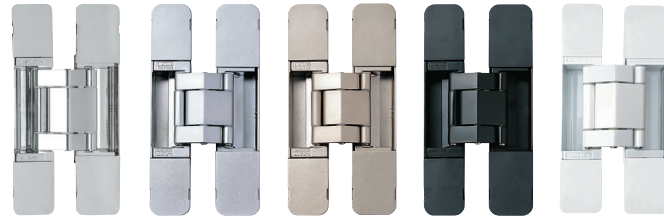

CONCEALED HINGE FOR FULL SIZE DOORS HES3D-E190*

Min. Door Thickness: 1-1/2" (38 mm)
Max. Door Dimensions: 94-1/2" x 36" (2400 x 915 mm)
Max. Door Weight: 220 lbs (99 kg)/2 pcs or 275 lbs (125 kg)/3 pcs
Finishes: Dull Chrome, Polished Nickel, Dull Nickel, Matte Black, White

*UL Listed with 3 Hour Fire Rating