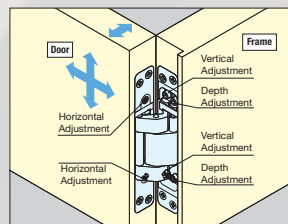

### EASY INSTALLATION

Here's Why:

The HES3D hinges incorporate a feature that allow the hinge leaves to separate. One leaf is installed on the frame, while the other is installed into the door. You can then install and adjust the door at any time.

### 3-WAY ADJUSTABLE FEATURE

Explained:

HES3D series hinges have vertical, horizontal, and depth adjustment features, so if your door isn't perfectly aligned on the first try, this feature allows adjustments in each direction.