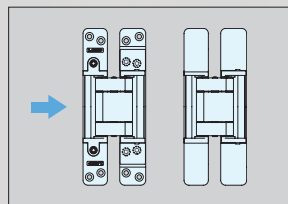

### EASY INSTALLATION

Here's Why:

The HES3D hinges incorporate a feature that allow the hinge leaves to separate. One leaf is installed on the frame, while the other is installed into the door. You can then install and adjust the door at any time.

### 3-WAY ADJUSTABLE FEATURE

Explained:

HES3D series hinges have vertical, horizontal, and depth adjustment features, so if your door isn't perfectly aligned on the first try, this feature allows adjustments in each direction.

### OVERALL LOOK

HES3D series hinges come with cover caps to hide all screws on the face of the hinge. So when your hinge is installed, it has a clean, sleek appearance.

LIT-HES3D-MINI-2025

sugatsune.com • 800-562-5267