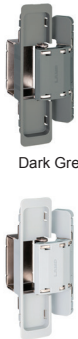

## SURFACE MOUNT HES2S-150-A110

Min. Door Thickness: 1-3/8" (35 mm)  
 Max. Door Dimensions: 106-5/16" x 35-7/16"  
 (2700 x 900 mm)  
 Max. Door Weight: 88 lbs (40 kg)/2 pcs  
 110 lbs (50 kg)/3 pcs

Finish: Matte Black, White, Warm Grey.  
 Opens to 110°, requires door stopper.

**SURFACE MOUNT ON FRAME SIDE**

www.sugatsune.com

Matte Black

Dark Grey

Light Grey

## SURFACE MOUNT HES2S-140-A125

Min. Door Thickness: 1-1/2" (38 mm)  
 Max. Door Dimensions: 106-5/16" x 35-7/16"  
 (2700 x 900 mm)  
 Max. Door Weight: 110 lbs (50 kg)/2 pcs  
 143 lbs (66 kg)/3 pcs

Finish: Matte Black, Dark Grey, Light Grey.  
 Opens to 125°, requires door stopper.

### 3-WAY ADJUSTABLE FEATURE

Explained:

HES3D series hinges have vertical, horizontal, and depth adjustment features, so if your door isn't perfectly aligned on the first try, this feature allows adjustments in each direction.