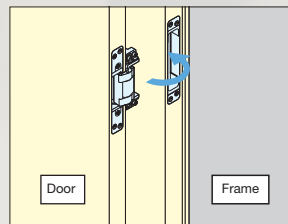

### EASY INSTALLATION

Here's Why:

The HES3D hinges incorporate a feature that allow the hinge leaves to separate. One leaf is installed on the frame, while the other is installed into the door. You can then install and adjust the door at any time.