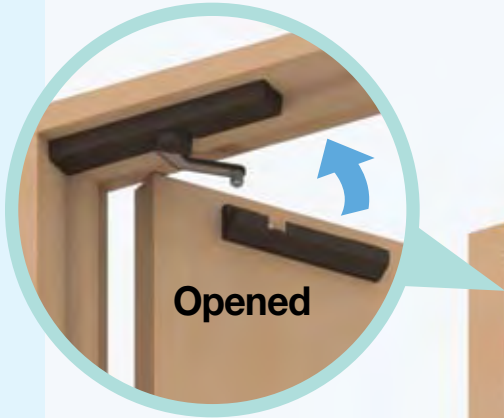

4040/SS

4545B/SS

● Pivot hinges

PH-01

LAPCON DOOR DAMPER LDD-S (Retrofit design type)

Finish

White

Light Gray

Light Brown

Dark Brown

■ Door weight : 15~40kg (33~88lbs)

■ Door width : Max. 900mm (35-7/16")

PAT.P

1 Slim Design

2 Greater Pull-in Range (than LDD-V)

3 Simple Installation