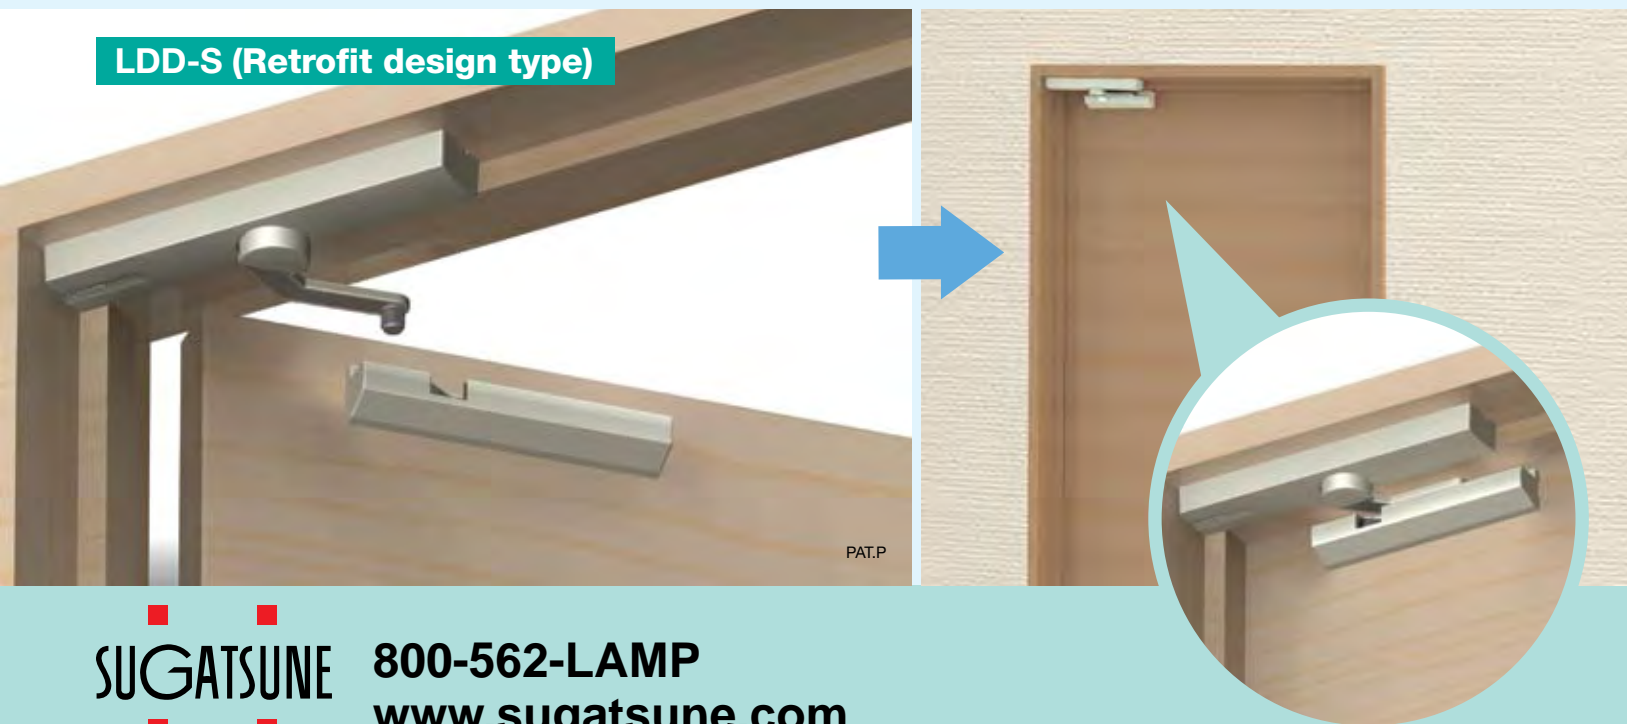

LAPCON DOOR DAMPER

Silence your slamming door! **SERIES**

LDD-V (Recessed type)

LDD-S (Retrofit design type)

SUGATSUNE

800-562-LAMP
www.sugatsune.com

LAPCON DOOR DAMPER

1 Mortise Design - Invisible

Damper Adjustment Dial

2 Self & Soft - Closing Motion with LDD-V

- Door weight : 15~40kg (33~88 lbs)
- Door width : Max. 900mm (35-7/16")

PAT.P

3 Hinge Options

● Concealed hinges

HES3D-190/SL

HES3D-160/SL

Light Brown

Dark Brown

■ Door weight : 15~40kg (33~88lbs)

■ Door width : Max. 900mm (35-7/16")

PAT.P

1 Slim Design

2 Greater Pull-in Range (than LDD-V)

3 Simple Installation