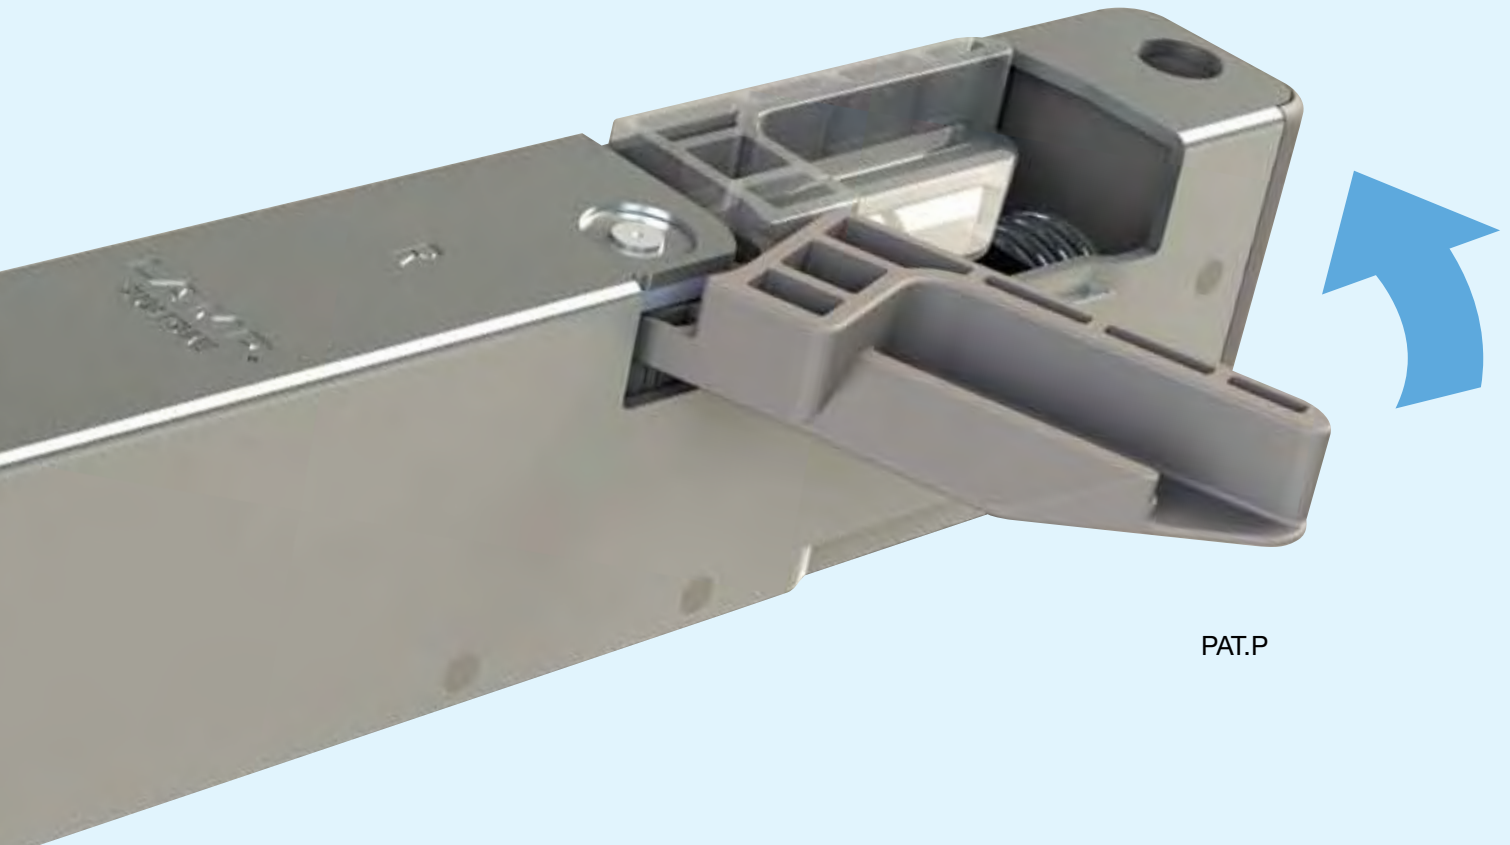

LAPCON DOOR DAMPER

Silence your slamming door! **SERIES**

LDD-V (Recessed type)

LDD-S (Retrofit design type)

SUGATSUNE

800-562-LAMP
www.sugatsune.com

LAPCON DOOR DAMPER

1 Mortise Design - Invisible

Damper Adjustment Dial

2 Self & Soft - Closing Motion with LDD-V

- Door weight : 15~40kg (33~88 lbs)
- Door width : Max. 900mm (35-7/16")

PAT.P

3 Hinge Options

● Concealed hinges

HES3D-190/SL

HES3D-160/SL

HES-3030BR/PB

HES3D-V135/GR

HES3D-190/BL

HES3D-160/GL

HES-3038BK/SC

PAT

● Butt hinges

3535/SS

Light Brown

Dark Brown

■ Door weight : 15~40kg (33~88lbs)

■ Door width : Max. 900mm (35-7/16")

PAT.P

1 Slim Design

2 Greater Pull-in Range (than LDD-V)

3 Simple Installation