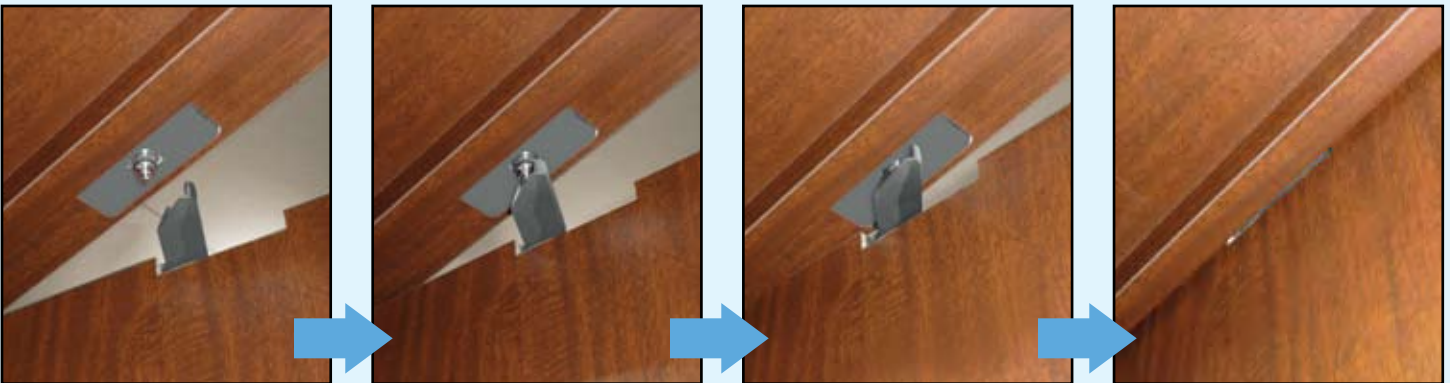

LAPCON DOOR DAMPER

Silence your slamming door! **SERIES**

LDD-V (Recessed type)

LDD-S (Retrofit design type)

SUGATSUNE

800-562-LAMP
www.sugatsune.com

LAPCON DOOR DAMPER

1 Mortise Design - Invisible

Damper Adjustment Dial

2 Self & Soft - Closing Motion with LDD-V

- Door weight : 15~40kg (33~88 lbs)
- Door width : Max. 900mm (35-7/16")

PAT.P

3 Hinge Options

● Concealed hinges

HES3D-190/SL

HES3D-160/SL

Light Brown

Dark Brown

■ Door weight : 15~40kg (33~88lbs)

■ Door width : Max. 900mm (35-7/16")

PAT.P

1 Slim Design

2 Greater Pull-in Range (than LDD-V)

3 Simple Installation