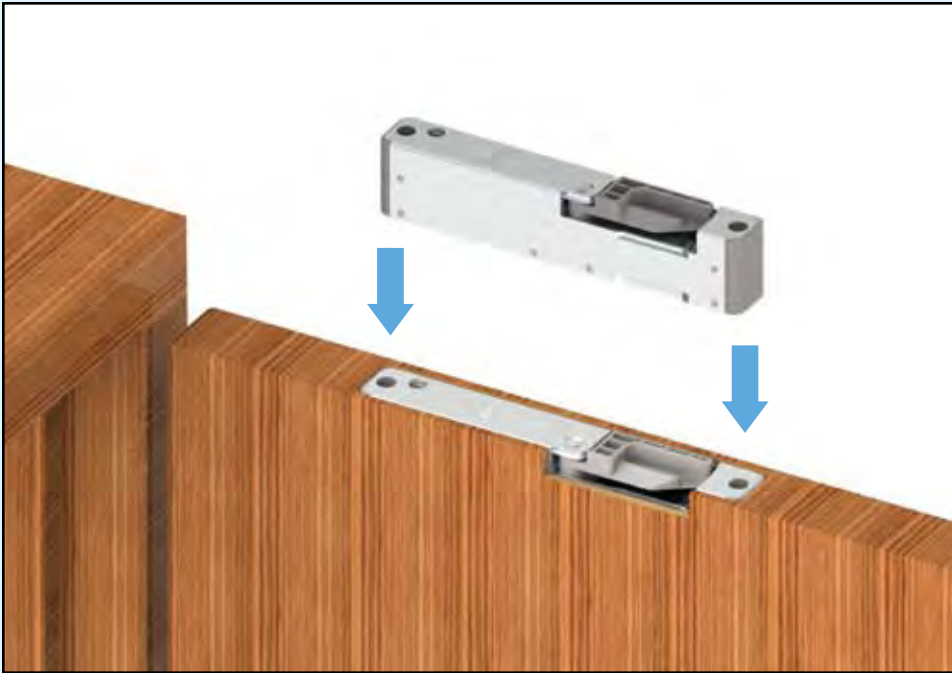

LAPCON DOOR DAMPER

Silence your slamming door! **SERIES**

LDD-V (Recessed type)

LDD-S (Retrofit design type)

SUGATSUNE

800-562-LAMP
www.sugatsune.com

LAPCON DOOR DAMPER

1 Mortise Design - Invisible

Damper Adjustment Dial

2 Self & Soft - Closing Motion with LDD-V

- Door weight : 15~40kg (33~88 lbs)
- Door width : Max. 900mm (35-7/16")

PAT.P

3 Hinge Options

● Concealed hinges

HES3D-190/SL

HES3D-160/SL

HES-3030BR/PB

HES3D-V135/GR

HES3D-190/BL

HES3D-160/GL

HES-3038BK/SC

PAT

● Butt hinges

3535/SS

Light Brown

Dark Brown

■ Door weight : 15~40kg (33~88lbs)

■ Door width : Max. 900mm (35-7/16")

PAT.P

1 Slim Design

2 Greater Pull-in Range (than LDD-V)

3 Simple Installation