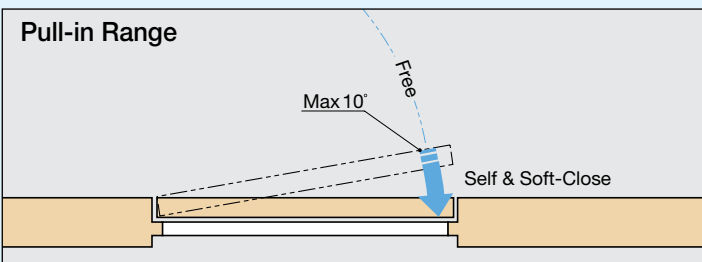

LAPCON DOOR DAMPER

Silence your slamming door! **SERIES**

LDD-V (Recessed type)

LDD-S (Retrofit design type)

SUGATSUNE

800-562-LAMP
www.sugatsune.com

LAPCON DOOR DAMPER

1 Mortise Design - Invisible

Damper Adjustment Dial

2 Self & Soft - Closing Motion with LDD-V

- Door weight : 15~40kg (33~88 lbs)
- Door width : Max. 900mm (35-7/16")

PAT.P

3 Hinge Options

● Concealed hinges

HES3D-190/SL

HES3D-160/SL

Light Brown

Dark Brown

■ Door weight : 15~40kg (33~88lbs)

■ Door width : Max. 900mm (35-7/16")

PAT.P

1 Slim Design

2 Greater Pull-in Range (than LDD-V)

3 Simple Installation