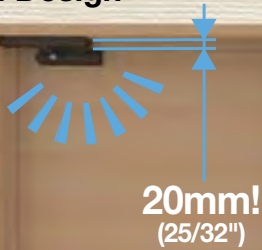

Damper Adjustment Dial

2 Self & Soft - Closing Motion with LDD-V

- Door weight : 15~40kg (33~88 lbs)
- Door width : Max. 900mm (35-7/16")

PAT.P

3 Hinge Options

● Concealed hinges

HES3D-190/SL

HES3D-160/SL

Light Brown

Dark Brown

■ Door weight : 15~40kg (33~88lbs)

■ Door width : Max. 900mm (35-7/16")

PAT.P

1 Slim Design

2 Greater Pull-in Range (than LDD-V)

3 Simple Installation