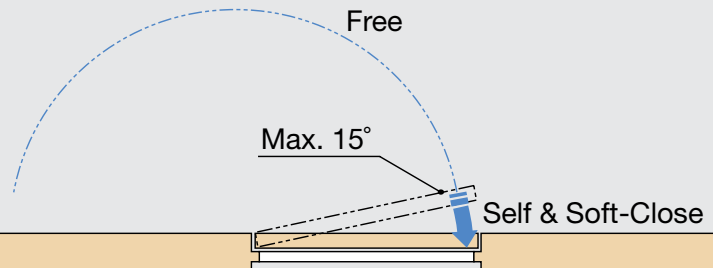

Light Brown

Dark Brown

■ Door weight : 15~40kg (33~88lbs)

■ Door width : Max. 900mm (35-7/16")

PAT.P

1 Slim Design

2 Greater Pull-in Range (than LDD-V)

3 Simple Installation