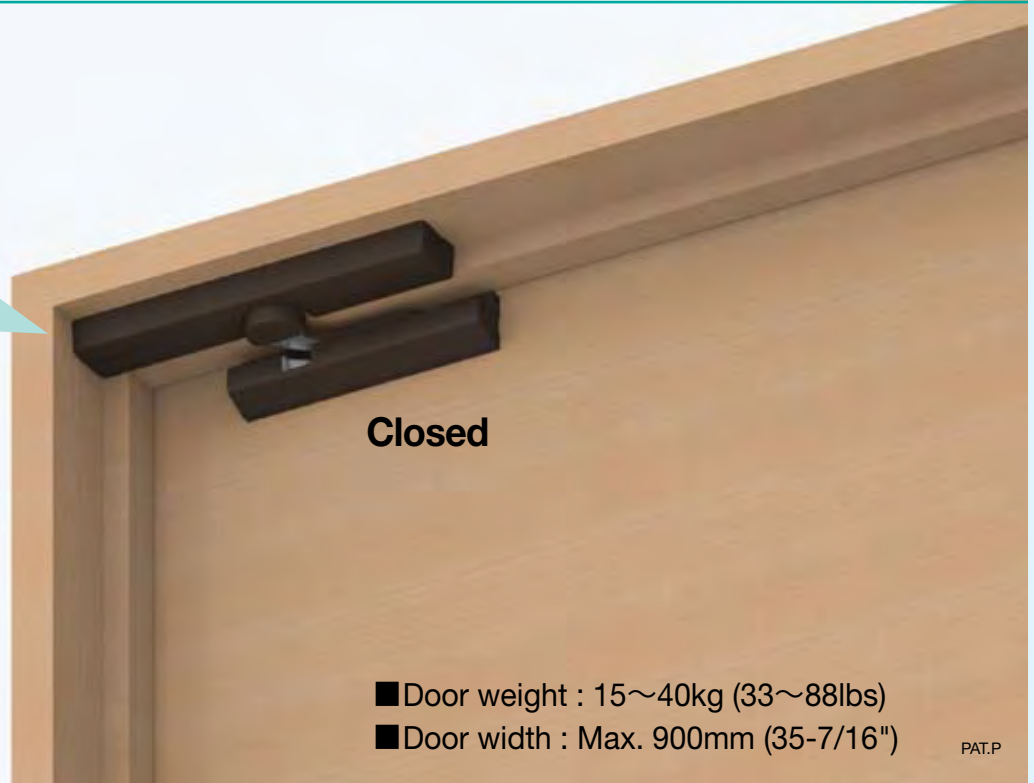

LAPCON DOOR DAMPER LDD-S (Retrofit design type)