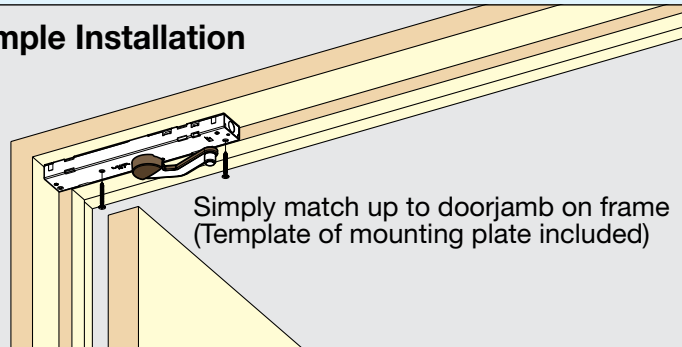

Light Brown

Dark Brown

■ Door weight : 15~40kg (33~88lbs)

■ Door width : Max. 900mm (35-7/16")

PAT.P

1 Slim Design

2 Greater Pull-in Range (than LDD-V)

3 Simple Installation