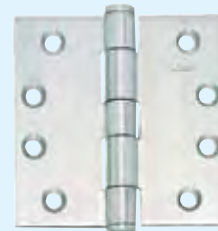

Damper Adjustment Dial

2 Self & Soft - Closing Motion with LDD-V

- Door weight : 15~40kg (33~88 lbs)
- Door width : Max. 900mm (35-7/16")

PAT.P

3 Hinge Options

● Concealed hinges

HES3D-190/SL

HES3D-160/SL

HES-3030BR/PB

HES3D-V135/GR

HES3D-190/BL

HES3D-160/GL

HES-3038BK/SC

PAT

● Butt hinges

3535/SS

4040/SS

4545B/SS

● Pivot hinges

PH-01

LAPCON DOOR DAMPER LDD-S (Retrofit design type)

Finish

White

Light Gray