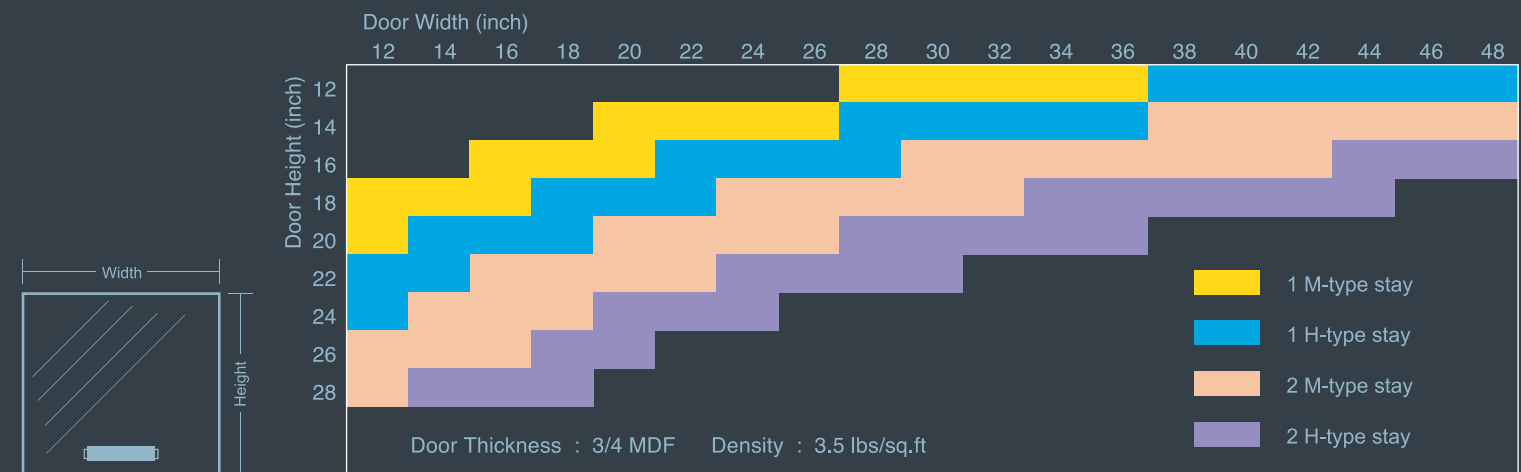

## FEATURES

Multi Function Stay for Upward-opening flap doors.

3 functions on 1 stay - Lift-assist / Free stop / Soft close.

Easy Installation

Simply align the body to the inside cabinet corner and attach using only 2 screws.

Slim design allows maximum space inside cabinet.

Application flexibility

Lift mechanism supports a variety of door (s) sizes in single or pair configuration.

## DOOR SIZE RANGES

Soft-close Lift-assist Stay

## SPECIFICATIONS

Door Width	23-1/2" ~ 47-1/4"
Door Height	19-43/64" ~ 29-17/32"
Door Weight	11 ~ 27.5lbs
Horizontal adjustability	± 3/64"
Vertical adjustability	± 5/64"