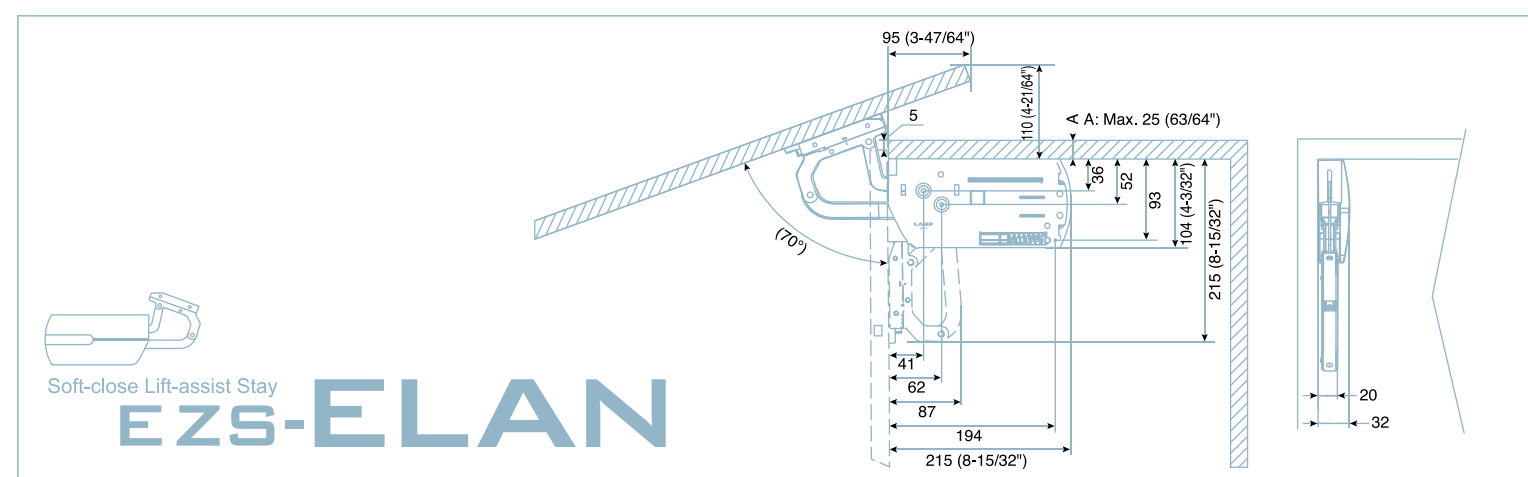

PRODUCT SIZE INFORMATION

**SUGATSUNE**

**INNOVATIVE DOOR SYSTEMS**

Lateral Opening Hinge

Soft-close Lift-assist Stay

Soft-close Lift-assist Stay