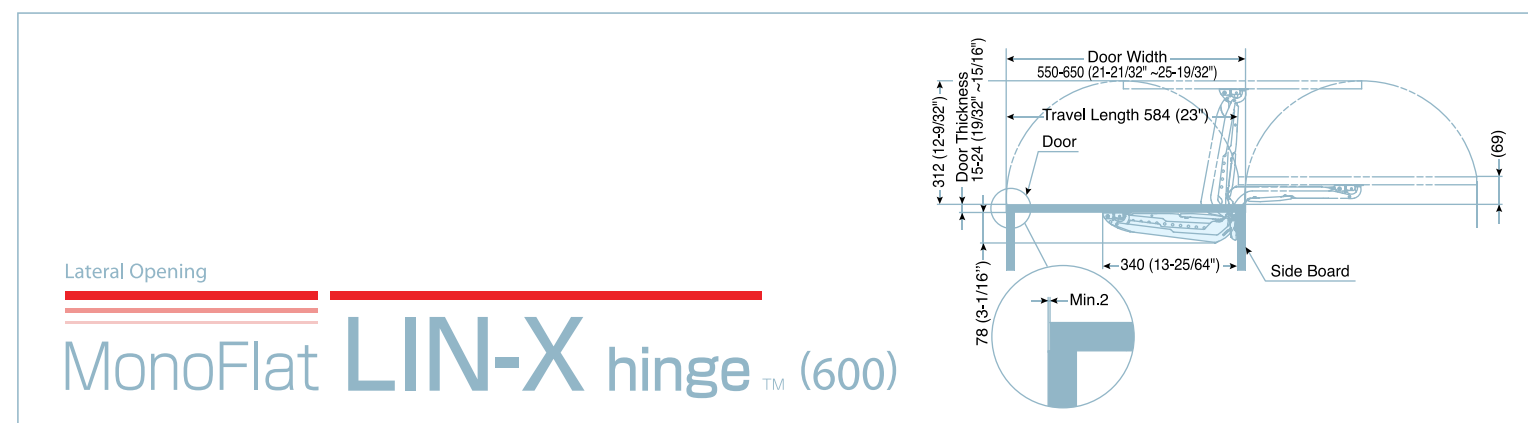

PRODUCT SIZE INFORMATION

**SUGATSUNE**

**INNOVATIVE DOOR SYSTEMS**

Lateral Opening Hinge

Soft-close Lift-assist Stay

Soft-close Lift-assist Stay

## SPECIFICATIONS

Door Width	23-1/2" ~ 47-1/4"
Door Height	19-43/64" ~ 29-17/32"
Door Weight	11 ~ 27.5lbs
Horizontal adjustability	± 3/64"
Vertical adjustability	± 5/64"