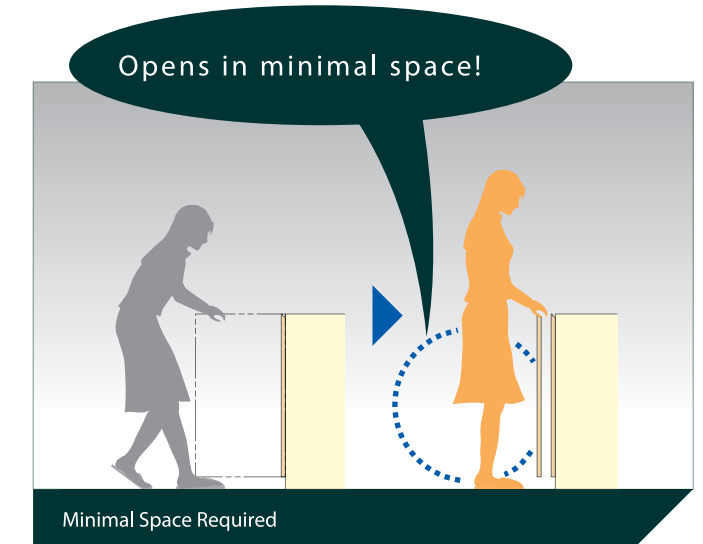

## SPECIFICATIONS

Door Width	23-1/2" ~ 47-1/4"
Door Height	19-43/64" ~ 29-17/32"
Door Weight	11 ~ 27.5lbs
Horizontal adjustability	± 3/64"
Vertical adjustability	± 5/64"

## FEATURES

- Multi Function Stay for Upward-opening flap doors  
3 function on 1 stay (Free stop / Lift assist / Soft close)
- Easy Installation  
Simply align and attach the body to the inside cabinet corner
- Minimal range of motion above the cabinet (4-21/64")
- No connecting bar or hinges are required
- Application flexibility  
Lift mechanism supports a variety of door (s) sizes
- Slim design allows maximum space inside cabinet

## DOOR SIZES RANGES

Lateral Opening

## FEATURES

- Lateral Opening      Allows doors to swing out laterally in small radius, ideal for tight front space applications
- Easy Installation      Snap-In installation on 32 pitch mounting plate
- Free Stop / Soft Closing
- Door can be pulled open from any position
- Maximum Space Availability
- Fully Adjustability
- Space Saving