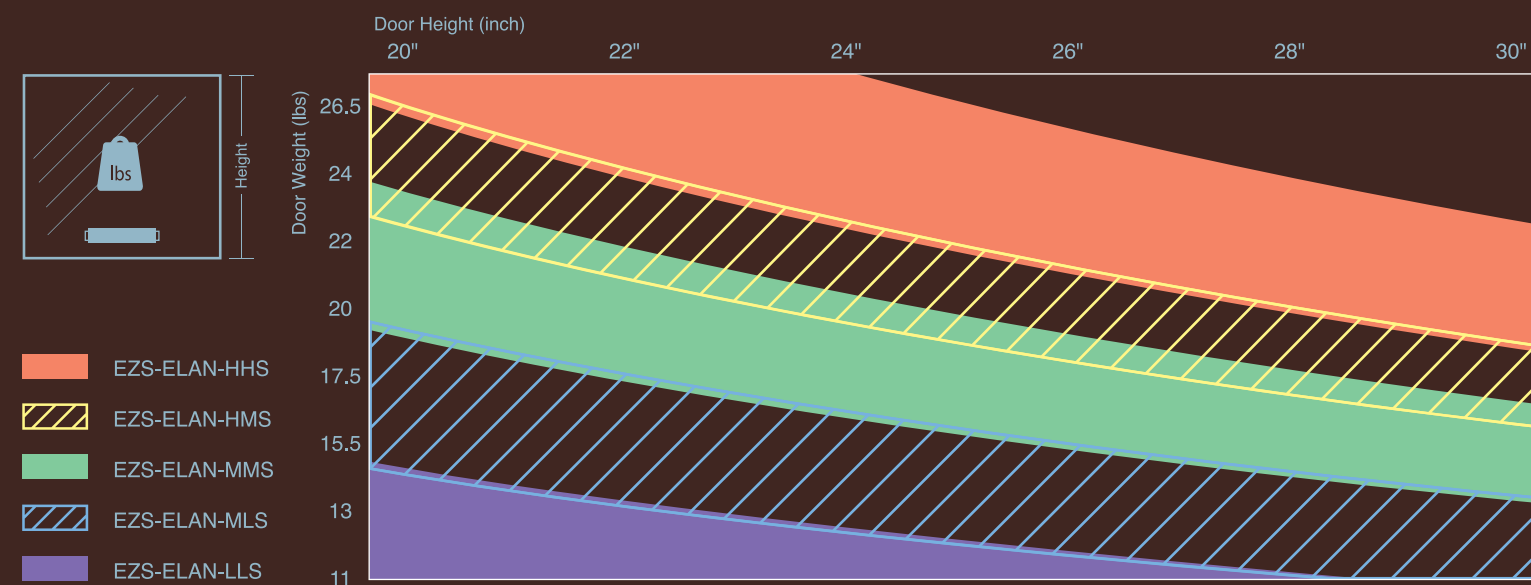

## INSTALLATION

## SPECIFICATIONS

Door Width	23-1/2" ~ 47-1/4"
Door Height	19-43/64" ~ 29-17/32"
Door Weight	11 ~ 27.5lbs
Horizontal adjustability	± 3/64"
Vertical adjustability	± 5/64"

## FEATURES

- Multi Function Stay for Upward-opening flap doors  
3 function on 1 stay (Free stop / Lift assist / Soft close)
- Easy Installation  
Simply align and attach the body to the inside cabinet corner
- Minimal range of motion above the cabinet (4-21/64")
- No connecting bar or hinges are required
- Application flexibility  
Lift mechanism supports a variety of door (s) sizes
- Slim design allows maximum space inside cabinet

## DOOR SIZES RANGES

Lateral Opening