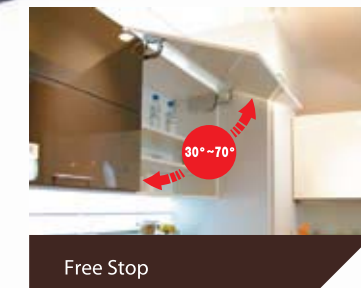

FEATURES

- Multi Function Stay for Upward-opening flap doors
  3 function on 1 stay (Free stop / Lift assist / Soft close)
- Easy Installation
  Simply align and attach the body to the inside cabinet corner
- Minimal range of motion above the cabinet (4-21/64")
- No connecting bar or hinges are required
- Application flexibility
  Lift mechanism supports a variety of door (s) sizes
- Slim design allows maximum space inside cabinet