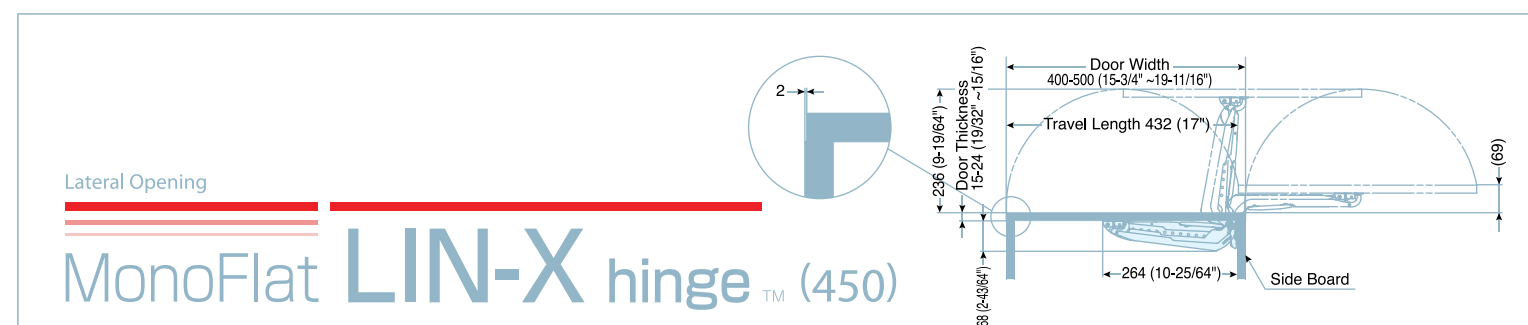

PRODUCT SIZE INFORMATION

**SUGATSUNE**

**INNOVATIVE DOOR SYSTEMS**

Lateral Opening Hinge

Soft-close Lift-assist Stay

Soft-close Lift-assist Stay

Slim design allows maximum space inside cabinet.

Application flexibility

Lift mechanism supports a variety of door (s) sizes in single or pair configuration.

## SPECIFICATIONS

Door Width	23-1/2" ~ 47-1/4"
Door Height	19-43/64" ~ 29-17/32"
Door Weight	11 ~ 27.5lbs
Horizontal adjustability	± 3/64"
Vertical adjustability	± 5/64"