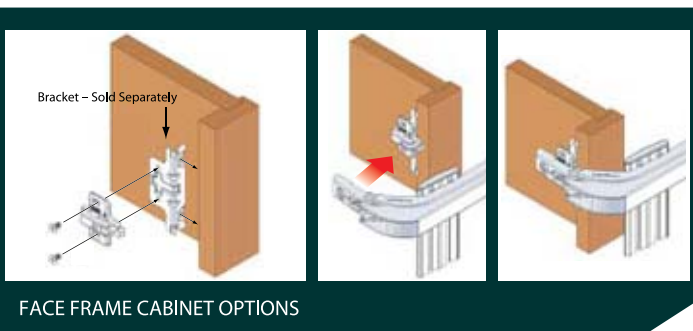

INSTALLATION

FEATURES

- Lateral Opening   Allows doors to swing out laterally in small radius, ideal for tight front space applications
- Easy Installation   Snap-In installation on 32 pitch mounting plate
- Free Stop / Soft Closing
- Door can be pulled open from any position
- Maximum Space Availability
- Fully Adjustability
- Space Saving

APPLICABLE DOOR SIZE

	LIN-X450			LIN-X600	
	Standard	Custom Set		Standard	Custom Set
Door Width	15-3/4" ~ 19-11/16"		Door Width	21-21/32" ~ 25-19/32"	
Door Height	23-5/8" ~ 35-7/16"	23-5/8" ~ 94-1/2"	Door Height	23-5/8" ~ 35-7/16"	23-5/8" ~ 94-1/2"
Door Thickness	19/32" ~ 61/64"		Door Thickness	19/32" ~ 61/64"	
Door Weight	Max. 15.4 lbs	Max. 37.4 lbs	Door Weight	Max. 19.8 lbs	Max. 52.8 lbs