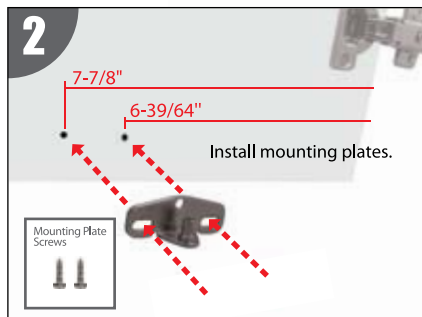

Soft-close Lift-assist Stay

SLS-ELAN

INSTALLATION

FINISH