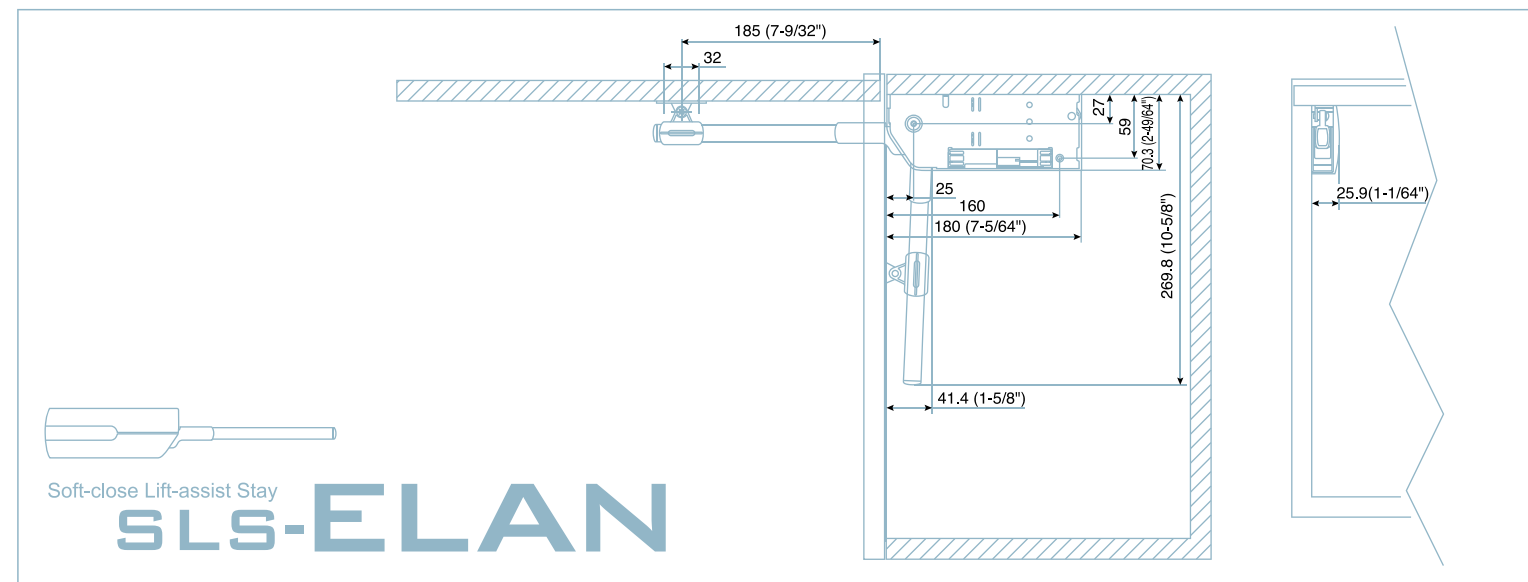

PRODUCT SIZE INFORMATION

**SUGATSUNE**

**INNOVATIVE DOOR SYSTEMS**

Lateral Opening Hinge

Soft-close Lift-assist Stay

Soft-close Lift-assist Stay

Slim design allows maximum space inside cabinet.

Application flexibility

Lift mechanism supports a variety of door (s) sizes in single or pair configuration.

## SPECIFICATIONS

Door Width	23-1/2" ~ 47-1/4"
Door Height	19-43/64" ~ 29-17/32"
Door Weight	11 ~ 27.5lbs
Horizontal adjustability	± 3/64"
Vertical adjustability	± 5/64"