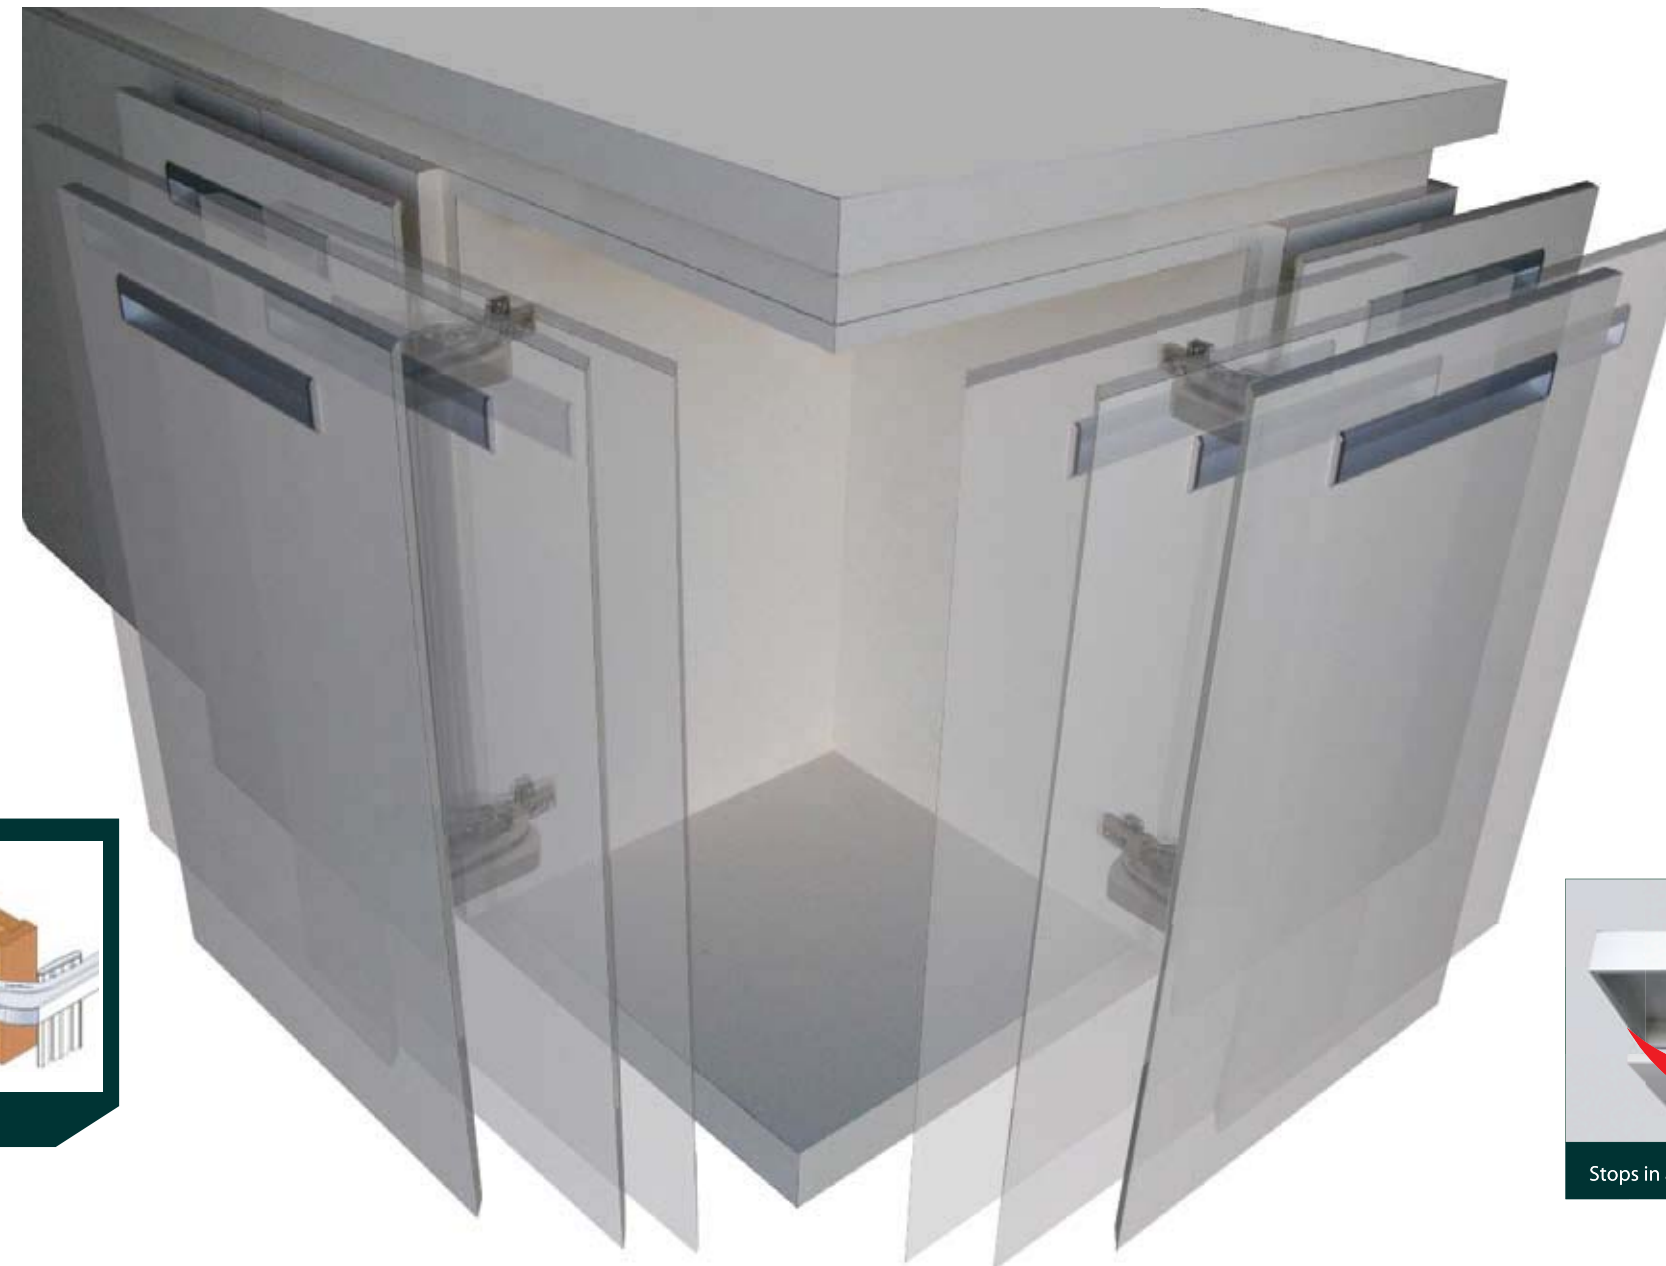

MonoFlat LIN-X hinge™