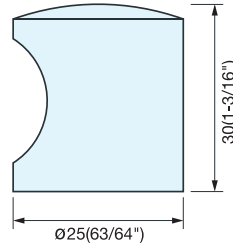

KNOB

EY-301

HANDLES, PULLS & KNOBS

KNOBS

| Item No. | Weight (g) | Box (pcs) | Carton (pcs) | Material | Finish |
|----------|------------|-----------|--------------|---------------------|--------|
| EY-301 | 103 | 25 | 250 | 304 Stainless Steel | Satin |

KNOB

EY-320

| Item No. | Weight (g) | Box (pcs) | Carton (pcs) | Material | Finish |
|----------|------------|-----------|--------------|---------------------|--------|
| EY-320 | 22 | 25 | 250 | 304 Stainless Steel | Satin |