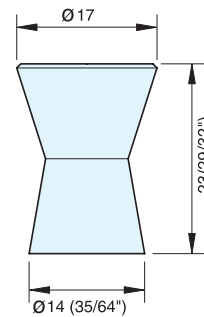

KNOB

EY-301

HANDLES, PULLS & KNOBS

KNOBS

| Item No. | Weight (g) | Box (pcs) | Carton (pcs) | Material | Finish |
|----------|------------|-----------|--------------|---------------------|--------|
| EY-301 | 103 | 25 | 250 | 304 Stainless Steel | Satin |

KNOB

EY-320

| Item No. | Weight (g) | Box (pcs) | Carton (pcs) | Material | Finish |
|----------|------------|-----------|--------------|---------------------|--------|
| EY-320 | 22 | 25 | 250 | 304 Stainless Steel | Satin |