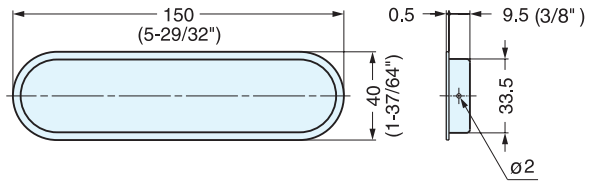

RECESSED PULL

STAINLESS
304
STEEL

RP

Installation

Item No.	L	H	h	D	Weight (g)	Box (pcs)	Carton (pcs)
RP-30	30 (1-3/16")	0.5	7.5 (19/64")	27.5	4	100	3600
RP-37	36 (1-27/64")		8.5 (21/64")	31.5	6		
RP-45	46 (1-13/16")		41	9.5	2400		
RP-60	60 (2-23/64")		53.5	15	50	1200	
RP-80	80 (3-5/32")		71	25.5	25	500	

Material	Finish
304 Stainless Steel	Satin

RECESSED PULL

STAINLESS
304
STEEL

OP-150

Installation

Item No.	Weight (g)	Box (pcs)	Carton (pcs)	Material	Finish
OP-150	30	30	720	304 Stainless Steel	Satin