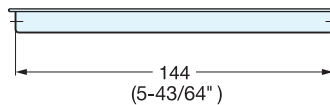

RECESSED PULL

STAINLESS
304
STEEL

RP

Installation

Item No.	L	H	h	D	Weight (g)	Box (pcs)	Carton (pcs)
RP-30	30 (1-3/16")	0.5	7.5 (19/64")	27.5	4	100	3600
RP-37	36 (1-27/64")		8.5 (21/64")	31.5	6		
RP-45	46 (1-13/16")		41	9.5	2400		
RP-60	60 (2-23/64")		53.5	15	50	1200	
RP-80	80 (3-5/32")		71	25.5	25	500	

Material	Finish
304 Stainless Steel	Satin

RECESSED PULL

STAINLESS
304
STEEL

OP-150

Installation

Item No.	Weight (g)	Box (pcs)	Carton (pcs)	Material	Finish
OP-150	30	30	720	304 Stainless Steel	Satin