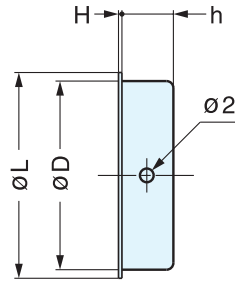

RECESSED PULL

STAINLESS
304
STEEL

RP

Installation

Item No.	L	H	h	D	Weight (g)	Box (pcs)	Carton (pcs)
RP-30	30 (1-3/16")	0.5	7.5 (19/64")	27.5	4	100	3600
RP-37	36 (1-27/64")		8.5 (21/64")	31.5	6		
RP-45	46 (1-13/16")		41	9.5	2400		
RP-60	60 (2-23/64")		53.5	15	50	1200	
RP-80	80 (3-5/32")		71	25.5	25	500	

Material	Finish
304 Stainless Steel	Satin

RECESSED PULL

STAINLESS
304
STEEL

OP-150

Installation

Item No.	Weight (g)	Box (pcs)	Carton (pcs)	Material	Finish
OP-150	30	30	720	304 Stainless Steel	Satin