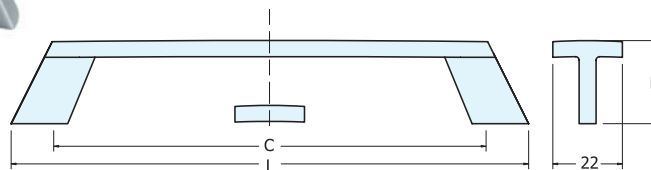

HANDLE

EG-24

Finish:

Matte Chrome (MC)

Matte Nickel (MNI)

Black (BLK)

Please specify the finish when ordering

Item No.	L	C	Weight (g)	Box (pcs)	Carton (pcs)	Material
EG-24064	81	64 (2-33/64")	66	25	250	Zinc Alloy
EG-24096	119	96 (3-25/32")	80			
EG-24128	170	128 (5-1/32")	105			

HANDLE

EG-28

Finish:

Matte Chrome (MC)

Matte Nickel (MNI)

Black (BLK)

Please specify the finish when ordering

Item No.	L	C	H	Weight (g)	Box (pcs)	Carton (pcs)	Material
EG-28064	96	64 (2-33/64")	22 (55/64")	82	25	250	Zinc Alloy
EG-28160	192	160 (6-19/64")	28 (1-7/64")	158			