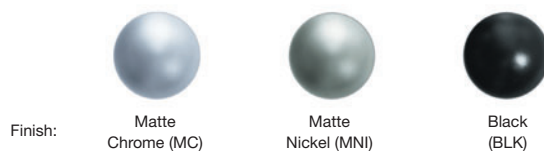

HANDLE

EG-24

Finish:

Matte Chrome (MC)

Matte Nickel (MNI)

Black (BLK)

Please specify the finish when ordering

Item No.	L	C	Weight (g)	Box (pcs)	Carton (pcs)	Material
EG-24064	81	64 (2-33/64")	66	25	250	Zinc Alloy
EG-24096	119	96 (3-25/32")	80			
EG-24128	170	128 (5-1/32")	105			

HANDLE

EG-28

Finish:

Matte Chrome (MC)

Matte Nickel (MNI)

Black (BLK)

Please specify the finish when ordering

Item No.	L	C	H	Weight (g)	Box (pcs)	Carton (pcs)	Material
EG-28064	96	64 (2-33/64")	22 (55/64")	82	25	250	Zinc Alloy
EG-28160	192	160 (6-19/64")	28 (1-7/64")	158			