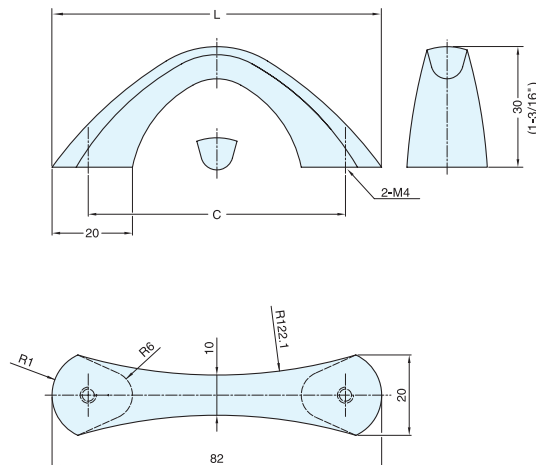

HANDLE

EG-24

Finish:

Matte Chrome (MC)

Matte Nickel (MNI)

Black (BLK)

Please specify the finish when ordering

Item No.	L	C	Weight (g)	Box (pcs)	Carton (pcs)	Material
EG-24064	81	64 (2-33/64")	66	25	250	Zinc Alloy
EG-24096	119	96 (3-25/32")	80			
EG-24128	170	128 (5-1/32")	105			

HANDLE

EG-28

Finish:

Matte Chrome (MC)

Matte Nickel (MNI)

Black (BLK)

Please specify the finish when ordering

Item No.	L	C	H	Weight (g)	Box (pcs)	Carton (pcs)	Material
EG-28064	96	64 (2-33/64")	22 (55/64")	82	25	250	Zinc Alloy
EG-28160	192	160 (6-19/64")	28 (1-7/64")	158			