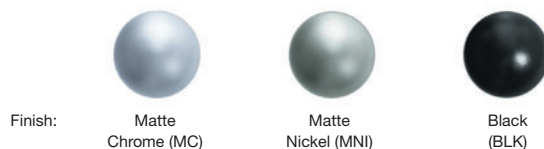

HANDLE

EG-24

Finish:

Matte Chrome (MC)

Matte Nickel (MNI)

Black (BLK)

Please specify the finish when ordering

Item No.	L	C	Weight (g)	Box (pcs)	Carton (pcs)	Material
EG-24064	81	64 (2-33/64")	66	25	250	Zinc Alloy
EG-24096	119	96 (3-25/32")	80			
EG-24128	170	128 (5-1/32")	105			

HANDLE

EG-28

Finish:

Matte Chrome (MC)

Matte Nickel (MNI)

Black (BLK)

Please specify the finish when ordering

Item No.	L	C	H	Weight (g)	Box (pcs)	Carton (pcs)	Material
EG-28064	96	64 (2-33/64")	22 (55/64")	82	25	250	Zinc Alloy
EG-28160	192	160 (6-19/64")	28 (1-7/64")	158			