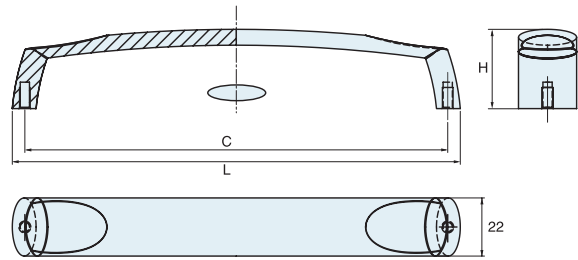

# HANDLE

EG-21

Matte Chrome (MC)

Matte Nickel (MNI)

Black (BLK)

Finish:

Please specify the finish when ordering

Item No.	L	C	Weight (g)	Box (pcs)	Carton (pcs)	Material
EG-21128	139	128 ( 5-1/32" )	117	25	250	Zinc Alloy
EG-21160	172	160 ( 6-19/64" )	170			Zinc Alloy

# HANDLE

EG-23

Matte Chrome (MC)

Matte Nickel (MNI)

Black (BLK)

Finish:

Please specify the finish when ordering

Item No.	L	C	H	Weight (g)	Box (pcs)	Carton (pcs)	Material
EG-23128	138	128 ( 5-1/32" )	28 ( 1-7/64" )	119	25	250	Zinc Alloy
EG-23160	170	160 ( 6-19/64" )	30 ( 1-3/16" )	138			Zinc Alloy