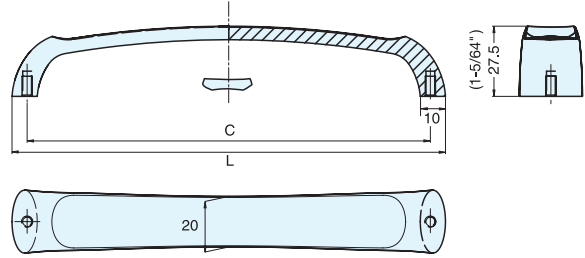

# HANDLE

EG-21

Matte Chrome (MC)

Matte Nickel (MNI)

Black (BLK)

Finish:

Please specify the finish when ordering

Item No.	L	C	Weight (g)	Box (pcs)	Carton (pcs)	Material
EG-21128	139	128 ( 5-1/32" )	117	25	250	Zinc Alloy
EG-21160	172	160 ( 6-19/64" )	170			Zinc Alloy

# HANDLE

EG-23

Matte Chrome (MC)

Matte Nickel (MNI)

Black (BLK)

Finish:

Please specify the finish when ordering

Item No.	L	C	H	Weight (g)	Box (pcs)	Carton (pcs)	Material
EG-23128	138	128 ( 5-1/32" )	28 ( 1-7/64" )	119	25	250	Zinc Alloy
EG-23160	170	160 ( 6-19/64" )	30 ( 1-3/16" )	138			Zinc Alloy