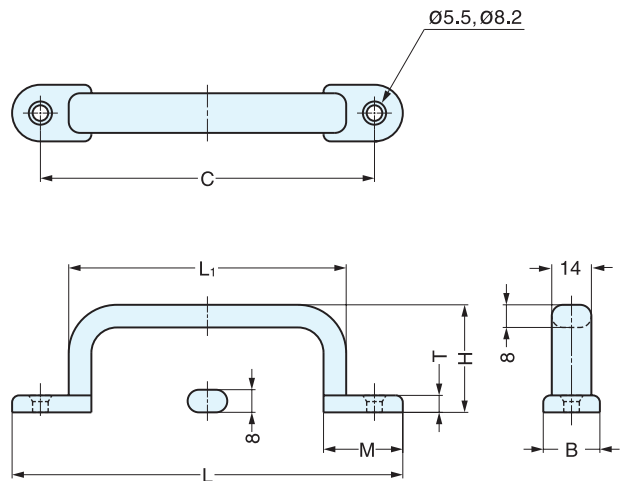

EG-24 (P78)

HANDLE

EC-Y

Material	Finish
303 Stainless Steel	Mirror

Item No.	L	L ₁	C	B	H	T	M	Weight (g)	Box (pcs)	Carton (pcs)
EC-Y-140	138	100 (3-15/16")	120 (4-23/32")		38 (1-1/2")	6	28	142	5	50
EC-Y-160	158	120 (4-23/32")	140 (5-33/64")	20	40 (1-37/64")			160	3	30
EC-Y-190	188	150 (5-29/32")	170 (6-11/16")		42 (1-42/64")			185	2	20