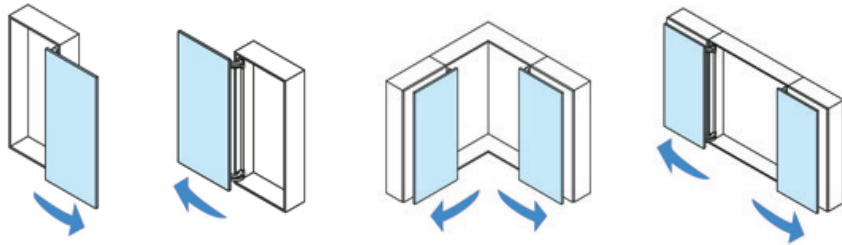

Sugatsune LIN-X Series

Features

- Easy Installation with 4-Way Adjustability
- Space-Saving with Lateral Movement
- Full Access to Corner Cabinets
- Soft, Self-Closing Movement
- No Track or Rails Needed
- Allows Door and Cabinets to Stop Freely

Configurations

Movement

VS

Which System Works Best for You?

For Cabinets

LIN-X450

Door Width: 15-3/4" ~ 19-11/16" (400~500 mm)
Door Height: Max. 94-1/2" (2400 mm)
Door Thickness: 5/8" ~ 15/16" (15~24 mm)
Door Weight: Max. 37.5 lbs (17kg) / Door

LIN-X600

Door Width: 21-5/8" ~ 25-9/16" (550~650 mm)
Door Height: Max. 94-1/2" (2400 mm)
Door Thickness: 5/8" ~ 15/16" (15~24 mm)
Door Weight: Max. 52.8 lbs (24kg) / Door

For Doors

LIN-X800/LIN-X800H

Door Width: 29-17/32" ~ 33 7/16" (750~850 mm)
Door Height: Max. 94-1/2" (2400 mm)/117-5/16" (2980 mm)
Door Thickness: 15/16" ~ 1-9/16" (24~40 mm)
Door Weight: Max. 88 lbs (40 kg) / Door

LIN-X1000

Door Width: 29-17/32" ~ 43-5/16" (750~1100 mm)
Door Height: Max. 117-21/64" (2980 mm)
Door Thickness: 15/16" ~ 1-37/64" (24~40 mm)
Door Weight: Max. 198 lbs (90 kg) / Door