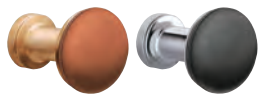

Premium Materials

From the shine of the stainless steel to the warmth of leather, or the soft-touch of silicon; we're committed to the finest materials available with aesthetics and functionality in mind.

Select Metals

Unique look and style, with chrome and gold plating, matte black and stainless steel finishes; our metal hooks are sure to deliver elegance to any environment.

Sleek Design

Classic look, aesthetics and functionality are achieved in the Urbanmetal and Nordic hooks. Design coupled with great materials bring luxury to any room.

Aged Metals

Our aged hooks hold a rustic style coupled with functionality. Great to compliment any room with a raw yet elegant element.