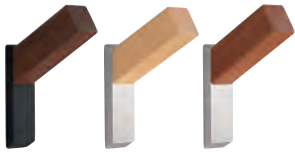

Premium Materials

From the shine of the stainless steel to the warmth of leather, or the soft-touch of silicon; we're committed to the finest materials available with aesthetics and functionality in mind.

PREMIUM WOOD
PXB-WM-5-111
Base: Zinc Alloy, Steel
W22 x H96 x D64.5 (mm)